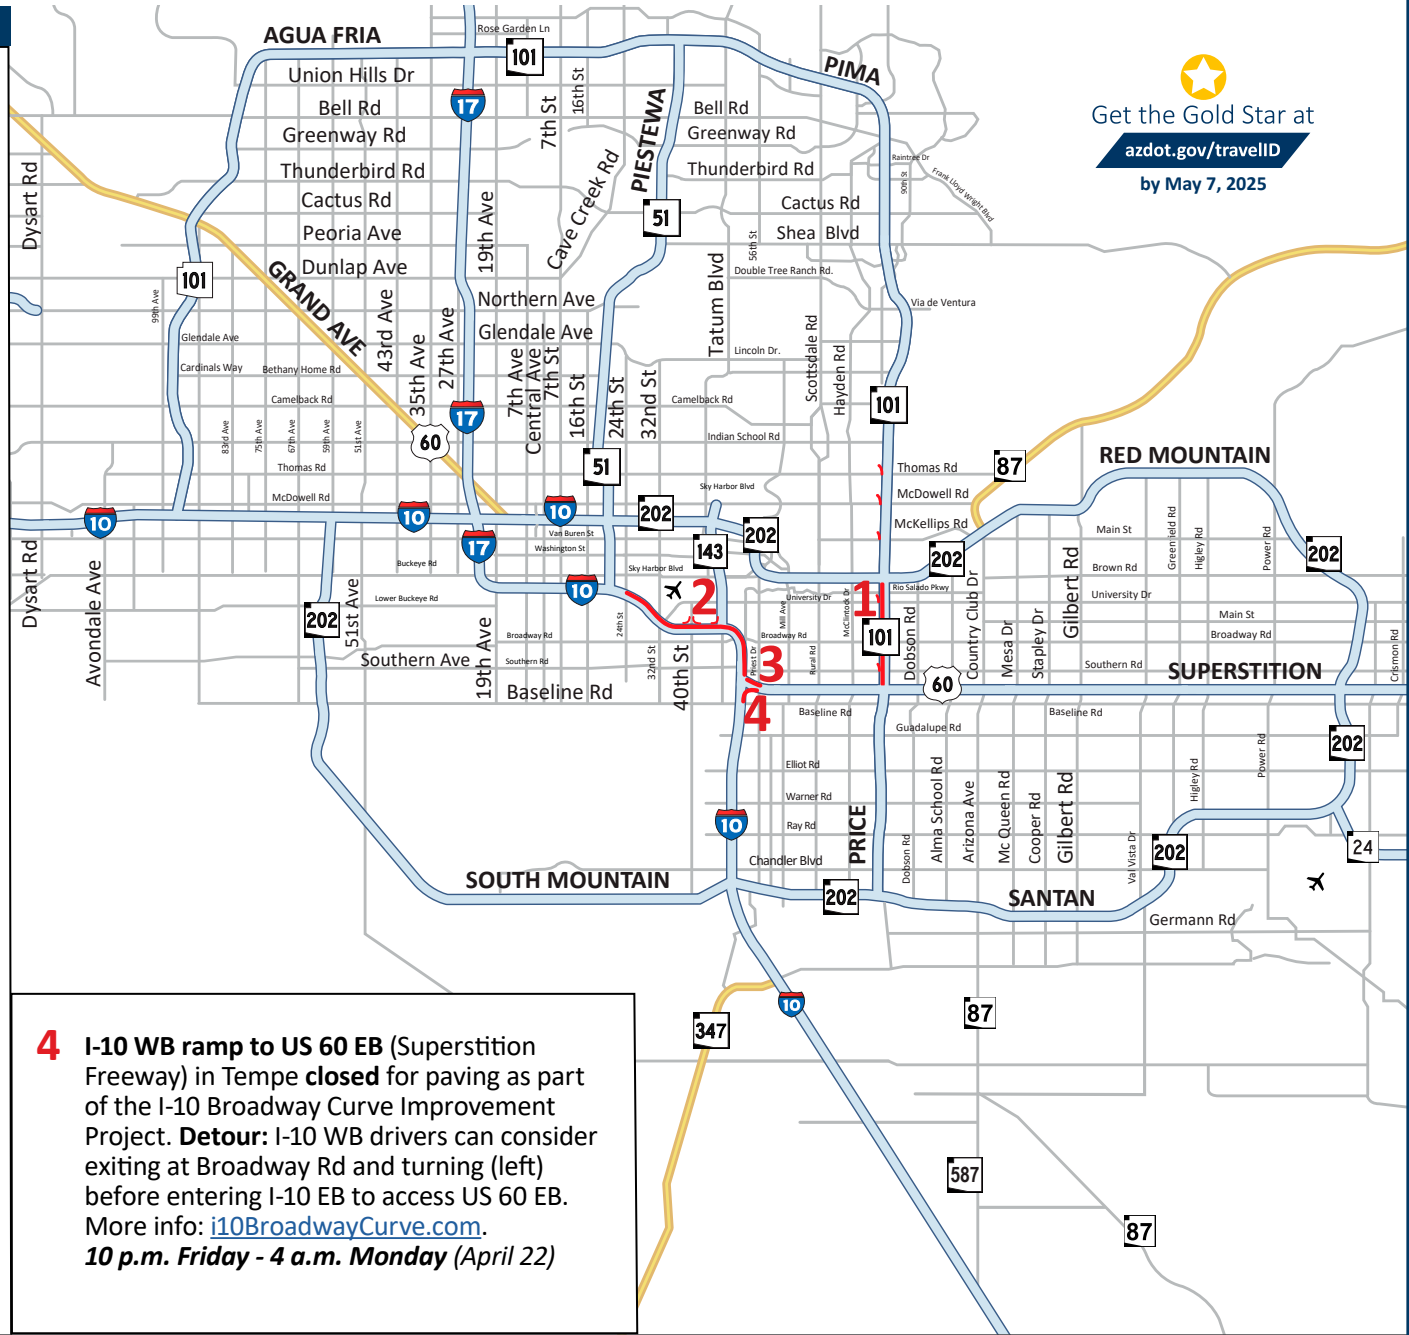

Phoenix Area Freeway Restrictions:

Please Note: Times listed are approximate and subject to change. Some restrictions may end ahead of schedule. Slow down and merge safely in work zones.

- 1 Loop 101 SB (Price Freeway) closed between Loop 202 (Red Mountain Freeway) and US 60 in Tempe for pavement improvement work. Loop 101 SB on-ramps at Thomas, McDowell and McKellips roads closed. Detour:** Consider using alternate routes including Loop 202 EB to SB Dobson Rd. Drivers who exit ahead of the closure also can consider using SB Hayden Rd/McClintock Dr before accessing Loop 101 SB beyond the closure (south of US 60). **9 p.m. Friday - 5 a.m. Monday (April 22)**
- 2 I-10 WB narrowed to two lanes between US 60 (Superstition Freeway) and 24th St near Sky Harbor Airport for bridge work. SR 143 SB ramp to I-10 WB closed. I-10 WB off- and on-ramps at 40th St closed. Detour:** I-10 WB drivers can consider using SR 143 NB to Loop 202 WB (Red Mountain Freeway). Drivers on I-10 WB also can access 40th St by exiting at 32nd St and turning right to reach EB University Dr (to 40th St). More info: i10BroadwayCurve.com. **3 a.m. Saturday - 4 a.m. Monday (April 22)**
Please Note: SB 32nd St closed between I-10 and Wood St from 8 p.m. Friday to 4 a.m. Monday (April 22). Plan on restrictions for travel on SB 32nd St at I-10.
- 3 US 60 WB (Superstition Freeway) narrowed to one lane between Priest Dr and I-10 for bridge work. Detour:** Consider using Loop 101 NB (Price Freeway) to Loop 202 WB (Red Mountain Freeway) to reach Sky Harbor Airport or the downtown Phoenix area. **3 a.m. Saturday - 4 a.m. Monday (April 22)**
- 4 I-10 WB ramp to US 60 EB (Superstition Freeway) in Tempe closed for paving as part of the I-10 Broadway Curve Improvement Project. Detour:** I-10 WB drivers can consider exiting at Broadway Rd and turning (left) before entering I-10 EB to access US 60 EB. More info: i10BroadwayCurve.com. **10 p.m. Friday - 4 a.m. Monday (April 22)**