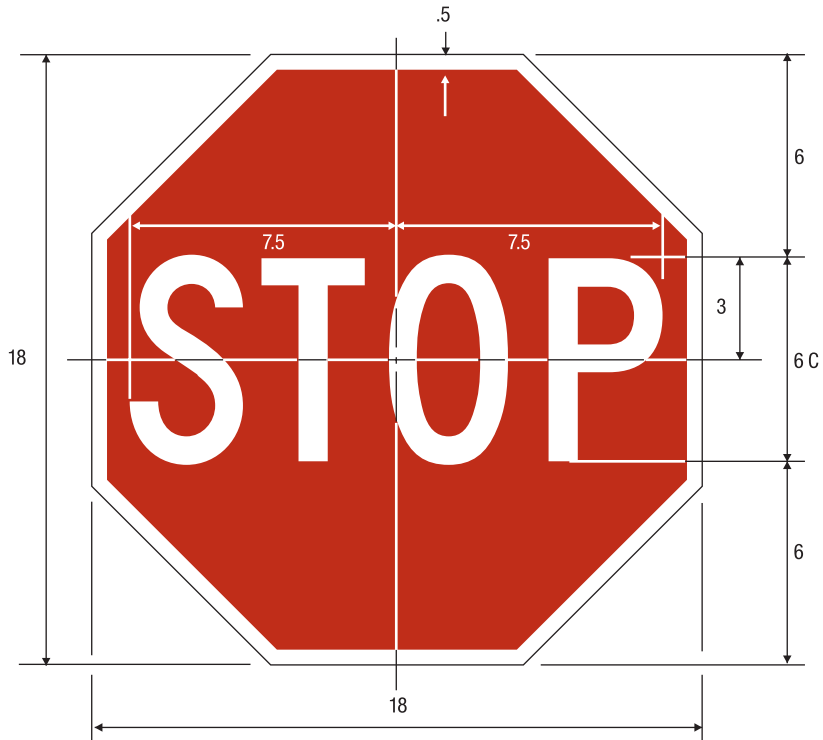

**W20-8**  
 STOP - SLOW PADDLE

COLORS: LEGEND — BLACK  
 BACKGROUND — ORANGE (RETROREFLECTIVE)  
 AREA OUTSIDE DIAMOND — BLACK

COLORS: LEGEND, BORDER — WHITE (RETROREFLECTIVE)  
 BACKGROUND — RED (RETROREFLECTIVE)