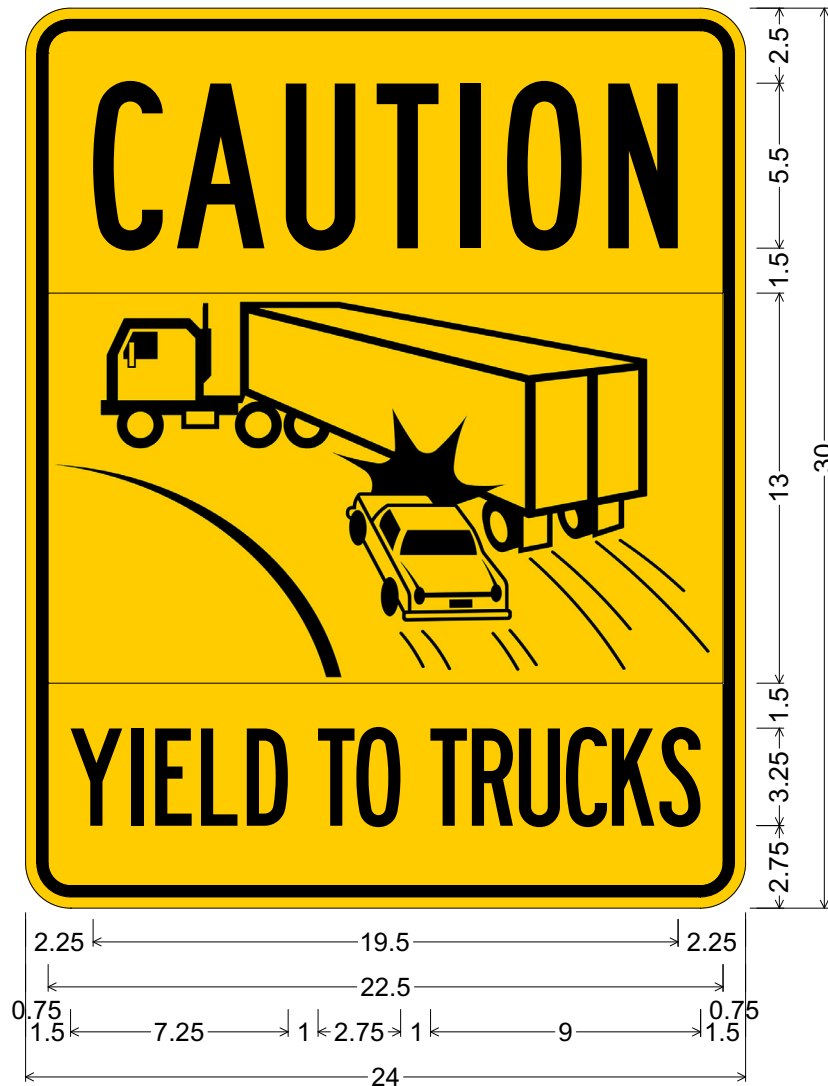

CODE: W16-18
 SIZE: 24" x 30"
 STANDARD

Graphic Image, Horizontal Limit Lines are for Dimensions Only and are Not Shown.

W16-18(24x30-STD)YEL;
 1.500" Radius, 0.375" Border, 0.375" Indent, Black on Yellow;
 "CAUTION", B specified length;
 Roundabout Yield To Trucks; "YIELD", B specified length;
 "TO", B specified length; "TRUCKS", B specified length;

Colors:

Graphic Image, Legend and Border: Black (Non-Reflective)
 Background: Yellow (Reflective)

All dimensions are in inches

Designed By: K. HAMMOND / L. LOPEZ

Issue Date: October 2023