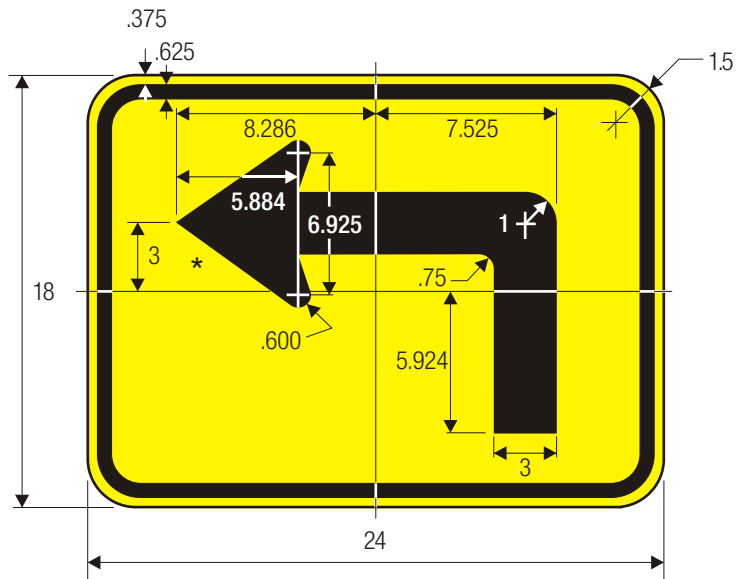

W16-6pR
ARROW PLAQUE

W16-6pL
ARROW PLAQUE

*See page 6-2 for arrow design.

COLORS: SYMBOL — BLACK
BACKGROUND — YELLOW (RETROREFLECTIVE)

STANDARD ARROW DETAILS

A	B	C	D	E
2	2.313	4.063	.313	.375
2.25	2.625	4.5	.375	.438
2.5	2.875	5.063	.375	.5
2.625	3	5.25	.375	.5
2.75	3	5.563	.438	.563
3	3.5	6.125	.438	.563
3.125	3.625	6.375	.5	.625
3.25	3.75	6.625	.5	.625
3.313	3.813	6.688	.5	.688
3.5	4	7.125	.563	.688
3.75	4.313	7.625	.563	.75
4	4.625	8.125	.625	.813
4.063	4.75	8.25	.625	.813
4.25	4.875	8.625	.625	.813
4.375	5	8.875	.688	.875
4.5	5.188	9.125	.688	.875

A	B	C	D	E
4.75	5.438	9.625	.75	1
4.875	5.625	9.875	.75	1
5	5.75	10.125	.75	1
5.25	6	10.625	.813	1.063
5.5	6.375	11.125	.875	1.125
5.75	6.625	11.688	.875	1.125
6	6.875	12.188	.938	1.188
6.5	7.5	13.188	1	1.625
7	8	14.188	1.063	1.375
7.5	8.625	15.188	1.125	1.5
8	9.188	16.25	1.25	1.625