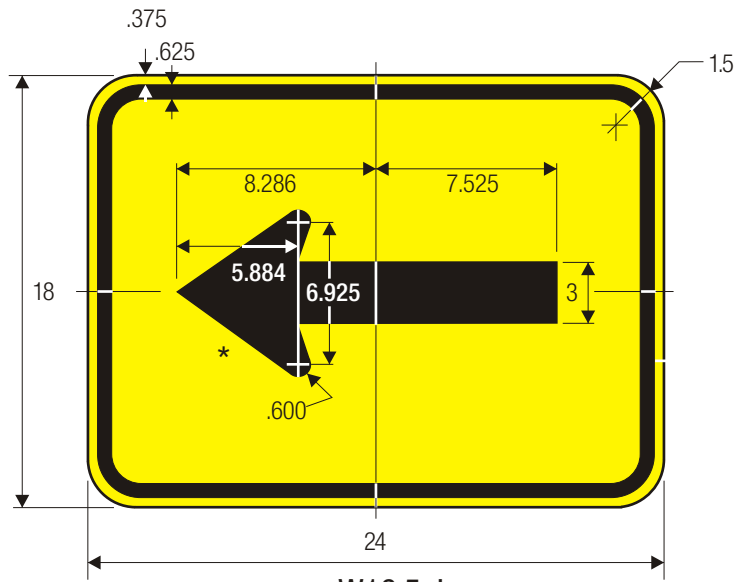

W16-5pR
ARROW PLAQUE

W16-5pL
ARROW PLAQUE

*See page 6-2 for arrow design.

COLORS: SYMBOL — BLACK
BACKGROUND — YELLOW (RETROREFLECTIVE)

STANDARD ARROW DETAILS

A	B	C	D	E
2	2.313	4.063	.313	.375
2.25	2.625	4.5	.375	.438
2.5	2.875	5.063	.375	.5
2.625	3	5.25	.375	.5
2.75	3	5.563	.438	.563
3	3.5	6.125	.438	.563
3.125	3.625	6.375	.5	.625
3.25	3.75	6.625	.5	.625
3.313	3.813	6.688	.5	.688
3.5	4	7.125	.563	.688
3.75	4.313	7.625	.563	.75
4	4.625	8.125	.625	.813
4.063	4.75	8.25	.625	.813
4.25	4.875	8.625	.625	.813
4.375	5	8.875	.688	.875
4.5	5.188	9.125	.688	.875

A	B	C	D	E
4.75	5.438	9.625	.75	1
4.875	5.625	9.875	.75	1
5	5.75	10.125	.75	1
5.25	6	10.625	.813	1.063
5.5	6.375	11.125	.875	1.125
5.75	6.625	11.688	.875	1.125
6	6.875	12.188	.938	1.188
6.5	7.5	13.188	1	1.625
7	8	14.188	1.063	1.375
7.5	8.625	15.188	1.125	1.5
8	9.188	16.25	1.25	1.625