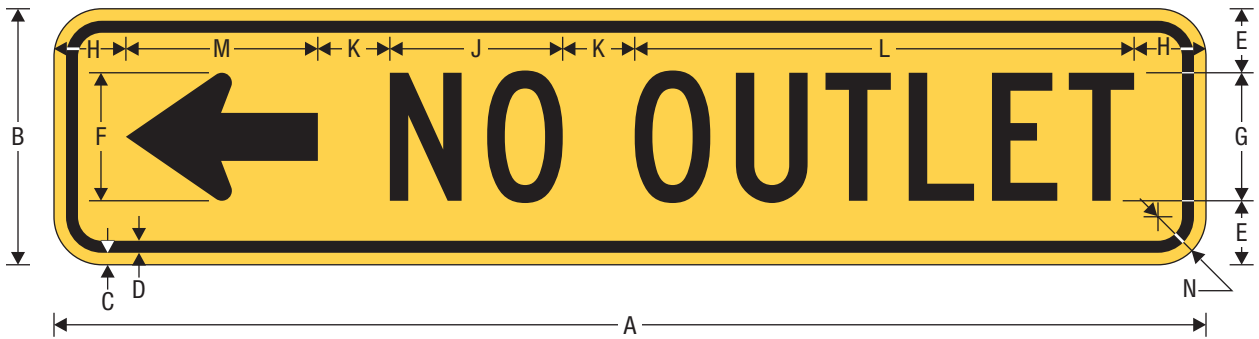

W14-2aR  
 NO OUTLET (DIRECTIONAL)

W14-2aL  
 NO OUTLET (DIRECTIONAL)

A	B	C	D	E	F	G	H	J	K	L	M	N
24	6	0.375	0.375	1.5	3	3 B	1.852	3.242	1.625	9.305	4.5	1.5
36	8	0.375	0.375	2	4	4 C	2.246	5.402	2.25	15.606	6	1.5

COLORS: LEGEND, BORDER — BLACK  
 BACKGROUND — YELLOW (RETROREFLECTIVE)

# STANDARD ARROW DETAILS

A	B	C	D	E
2	2.313	4.063	.313	.375
2.25	2.625	4.5	.375	.438
2.5	2.875	5.063	.375	.5
2.625	3	5.25	.375	.5
2.75	3	5.563	.438	.563
3	3.5	6.125	.438	.563
3.125	3.625	6.375	.5	.625
3.25	3.75	6.625	.5	.625
3.313	3.813	6.688	.5	.688
3.5	4	7.125	.563	.688
3.75	4.313	7.625	.563	.75
4	4.625	8.125	.625	.813
4.063	4.75	8.25	.625	.813
4.25	4.875	8.625	.625	.813
4.375	5	8.875	.688	.875
4.5	5.188	9.125	.688	.875