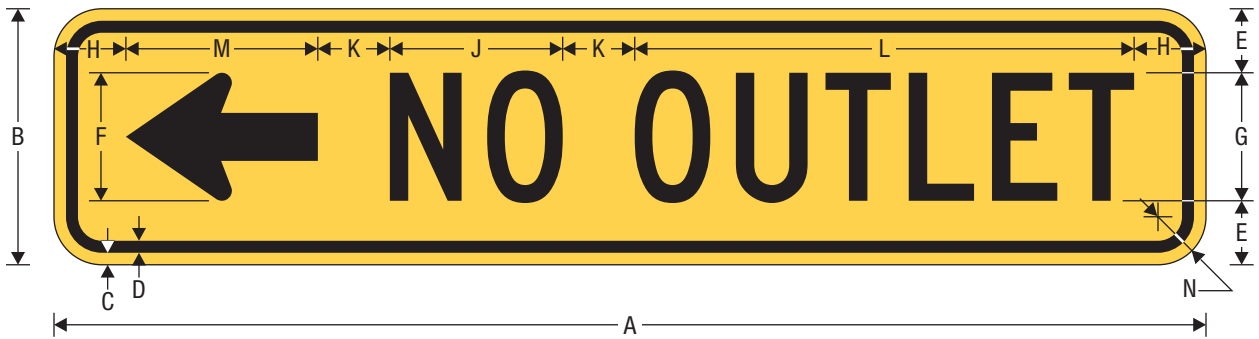

W14-2aR
 NO OUTLET (DIRECTIONAL)

W14-2aL
 NO OUTLET (DIRECTIONAL)

A	B	C	D	E	F	G	H	J	K	L	M	N
24	6	0.375	0.375	1.5	3	3 B	1.852	3.242	1.625	9.305	4.5	1.5
36	8	0.375	0.375	2	4	4 C	2.246	5.402	2.25	15.606	6	1.5

COLORS: LEGEND, BORDER — BLACK
 BACKGROUND — YELLOW (RETROREFLECTIVE)