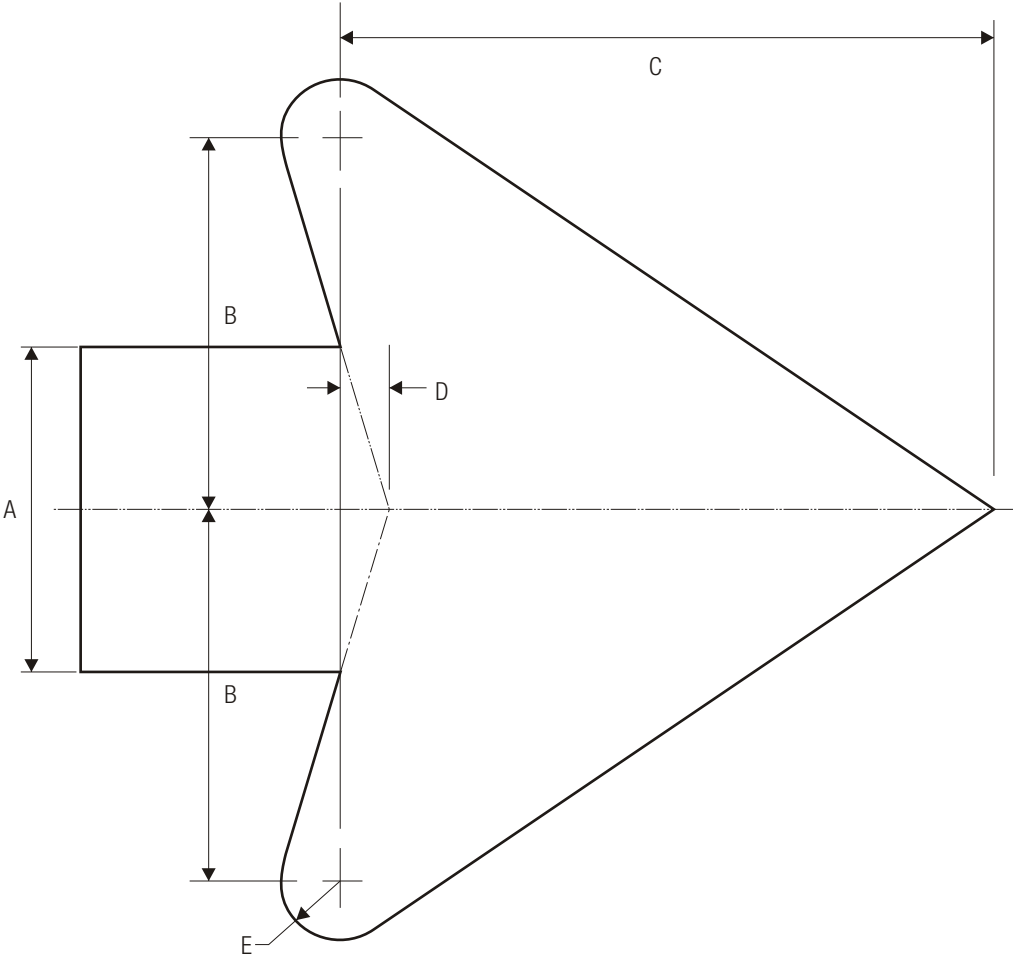

W14-1aR
 DEAD END (DIRECTIONAL)

W14-1aL
 DEAD END (DIRECTIONAL)

A	B	C	D	E	F	G	H	J	K	L	M	N
24	6	0.375	0.375	1.5	3	3 B	2.033	6.573	2	4.862	4.5	1.5
36	8	0.375	0.375	2	4	4 C	3.057	10.804	2.5	8.083	6	1.5

COLORS: LEGEND, BORDER — BLACK
 BACKGROUND — YELLOW (RETROREFLECTIVE)

STANDARD ARROW DETAILS

A	B	C	D	E
2	2.313	4.063	.313	.375
2.25	2.625	4.5	.375	.438
2.5	2.875	5.063	.375	.5
2.625	3	5.25	.375	.5
2.75	3	5.563	.438	.563
3	3.5	6.125	.438	.563
3.125	3.625	6.375	.5	.625
3.25	3.75	6.625	.5	.625
3.313	3.813	6.688	.5	.688
3.5	4	7.125	.563	.688
3.75	4.313	7.625	.563	.75
4	4.625	8.125	.625	.813
4.063	4.75	8.25	.625	.813
4.25	4.875	8.625	.625	.813
4.375	5	8.875	.688	.875
4.5	5.188	9.125	.688	.875