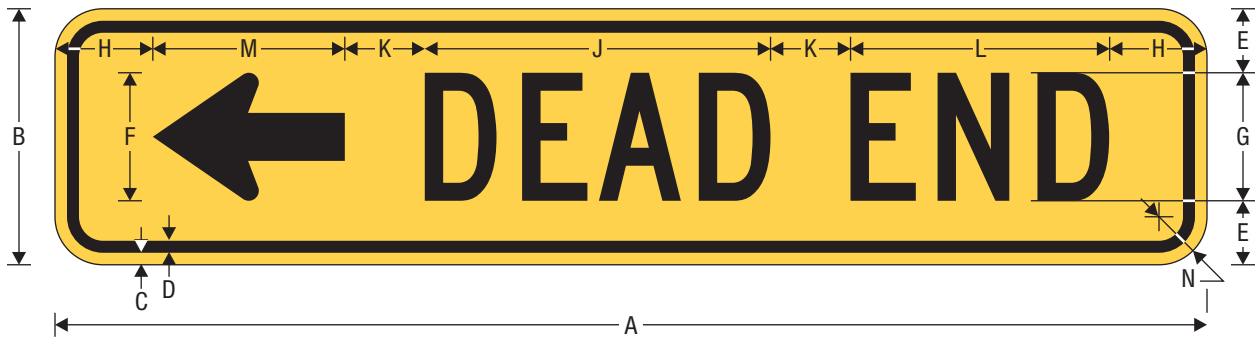

W14-1aR  
 DEAD END (DIRECTIONAL)

W14-1aL  
 DEAD END (DIRECTIONAL)

A	B	C	D	E	F	G	H	J	K	L	M	N
24	6	0.375	0.375	1.5	3	3 B	2.033	6.573	2	4.862	4.5	1.5
36	8	0.375	0.375	2	4	4 C	3.057	10.804	2.5	8.083	6	1.5

COLORS: LEGEND, BORDER — BLACK  
 BACKGROUND — YELLOW (RETROREFLECTIVE)