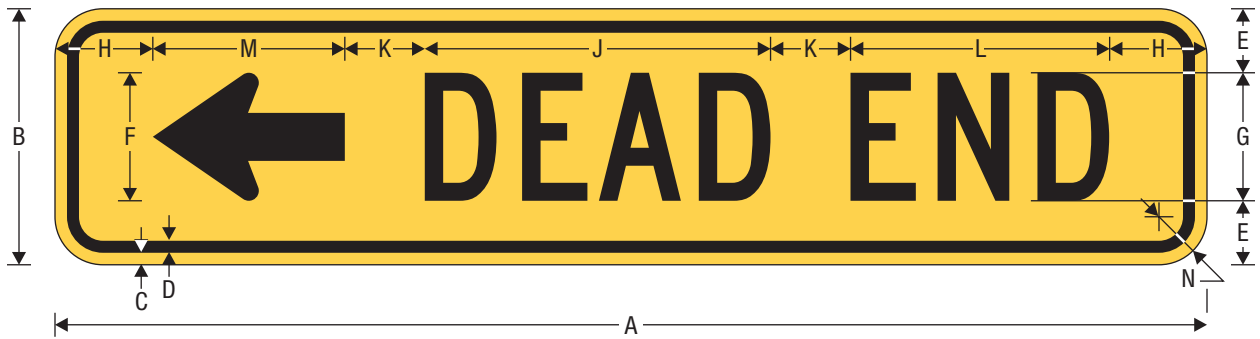

W14-1aR
 DEAD END (DIRECTIONAL)

W14-1aL
 DEAD END (DIRECTIONAL)

A	B	C	D	E	F	G	H	J	K	L	M	N
24	6	0.375	0.375	1.5	3	3 B	2.033	6.573	2	4.862	4.5	1.5
36	8	0.375	0.375	2	4	4 C	3.057	10.804	2.5	8.083	6	1.5

COLORS: LEGEND, BORDER — BLACK
 BACKGROUND — YELLOW (RETROREFLECTIVE)

STANDARD ARROW DETAILS

A	B	C	D	E
2	2.313	4.063	.313	.375
2.25	2.625	4.5	.375	.438
2.5	2.875	5.063	.375	.5
2.625	3	5.25	.375	.5
2.75	3	5.563	.438	.563
3	3.5	6.125	.438	.563
3.125	3.625	6.375	.5	.625
3.25	3.75	6.625	.5	.625
3.313	3.813	6.688	.5	.688
3.5	4	7.125	.563	.688
3.75	4.313	7.625	.563	.75
4	4.625	8.125	.625	.813
4.063	4.75	8.25	.625	.813
4.25	4.875	8.625	.625	.813
4.375	5	8.875	.688	.875
4.5	5.188	9.125	.688	.875