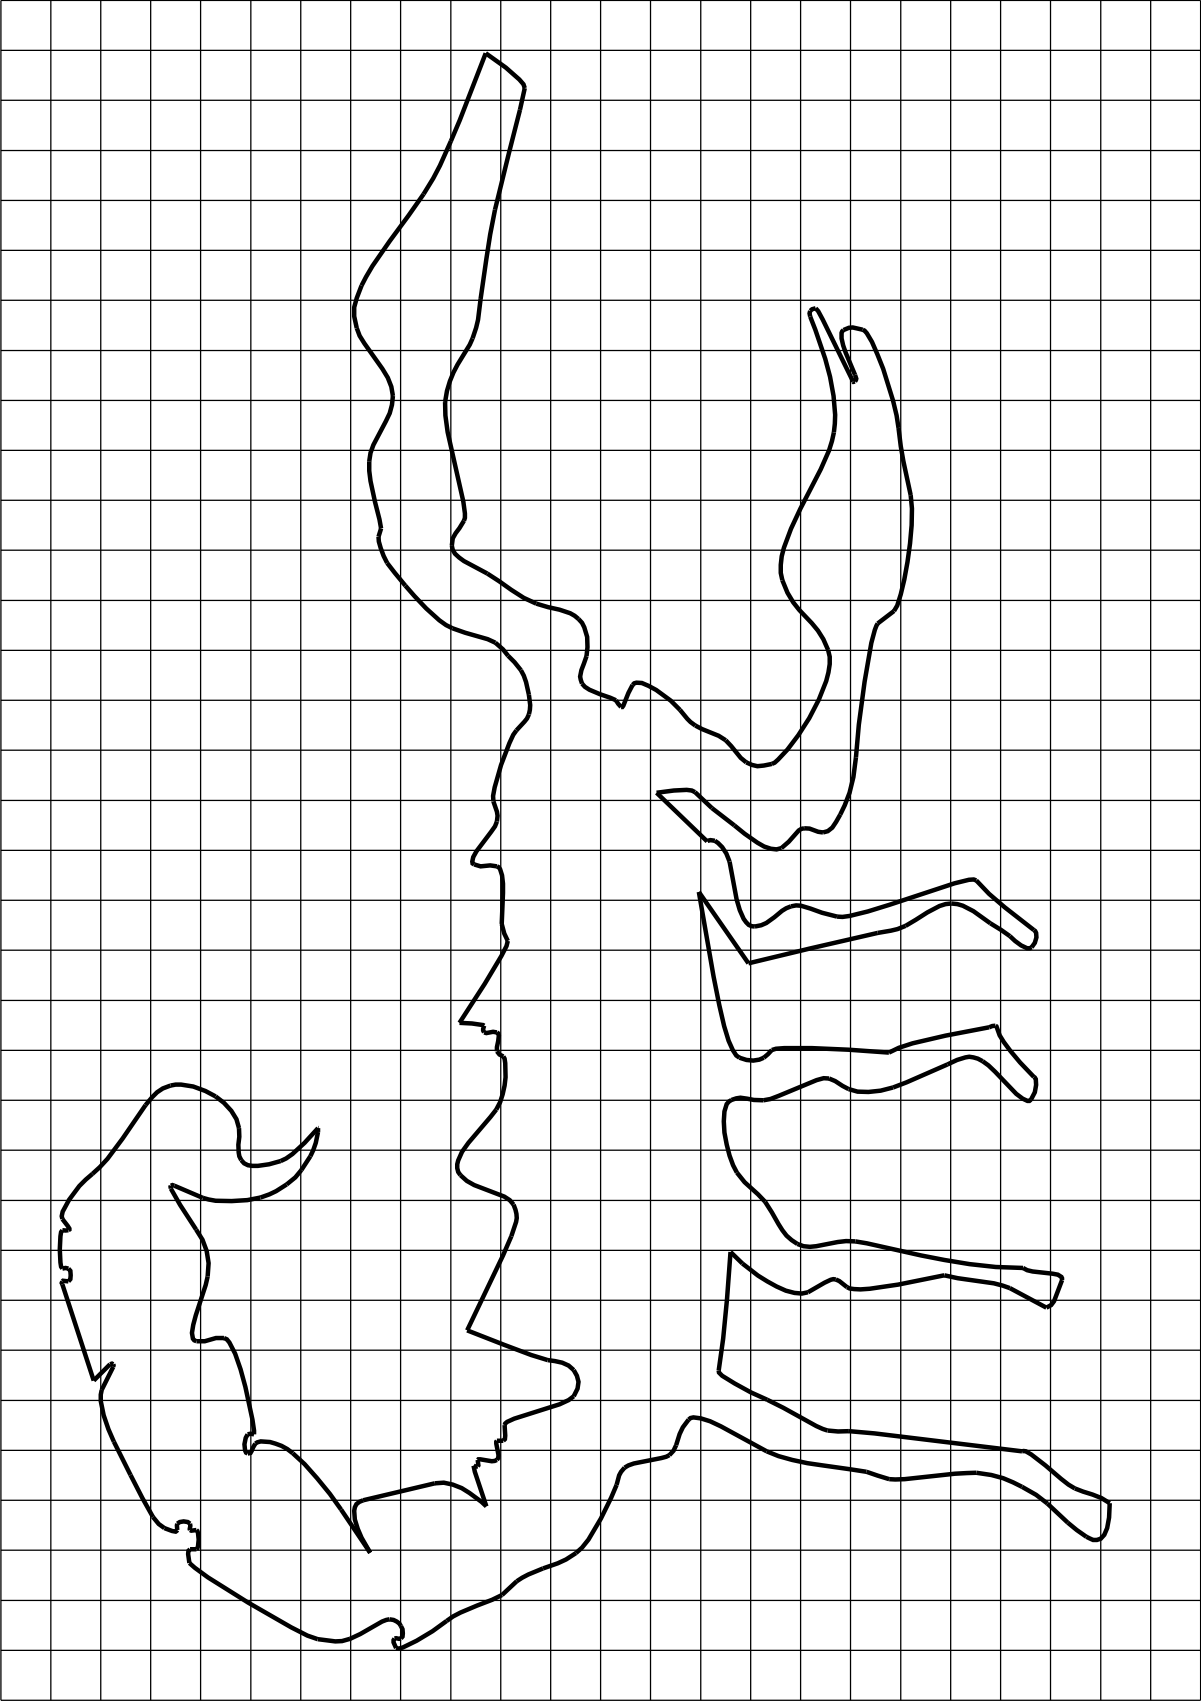

CODE: W11-103
 SIZE: 18" x 18"
 STANDARD

Identifier : W11-103(18x18-STD)YEL

Mounting :

Attach to :

18.000" across sides 1.500" Radius, 0.625" Border, 0.375" Indent, Black on Yellow;
 "POISONOUS" D; "SNAKES AND INSECTS" C specified length;
 "INHABIT THE AREA" C; Scorpion; Rattlesnake;

Colors:

Legend & Border: Black (Non-Reflective)

Background: Yellow (Reflective)

All dimensions are in inches

Designed By: L. Lopez

Issue Date: February 2018

ARIZONA DEPARTMENT OF TRANSPORTATION
TRAFFIC ENGINEERING GROUP

DRAWN:
L. LOPEZ

DATE:
JUNE/2013

ARIZONA DEPARTMENT OF TRANSPORTATION
TRAFFIC ENGINEERING GROUP

DRAWN:

L. LOPEZ

DATE:

JUNE/2013