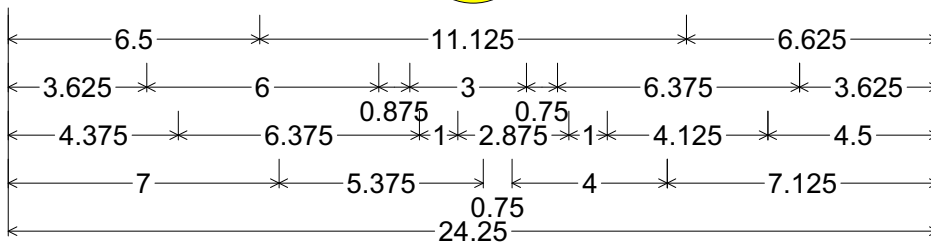

CODE: W11-103
 SIZE: 18" x 18"
 STANDARD

Identifier : W11-103(18x18-STD)YEL

Mounting :

Attach to :

18.000" across sides 1.500" Radius, 0.625" Border, 0.375" Indent, Black on Yellow;
 "POISONOUS" D; "SNAKES AND INSECTS" C specified length;
 "INHABIT THE AREA" C; Scorpion; Rattlesnake;

Colors:

Legend & Border: Black (Non-Reflective)

Background: Yellow (Reflective)

All dimensions are in inches

Designed By: L. Lopez

Issue Date: February 2018

ARIZONA DEPARTMENT OF TRANSPORTATION
TRAFFIC ENGINEERING GROUP