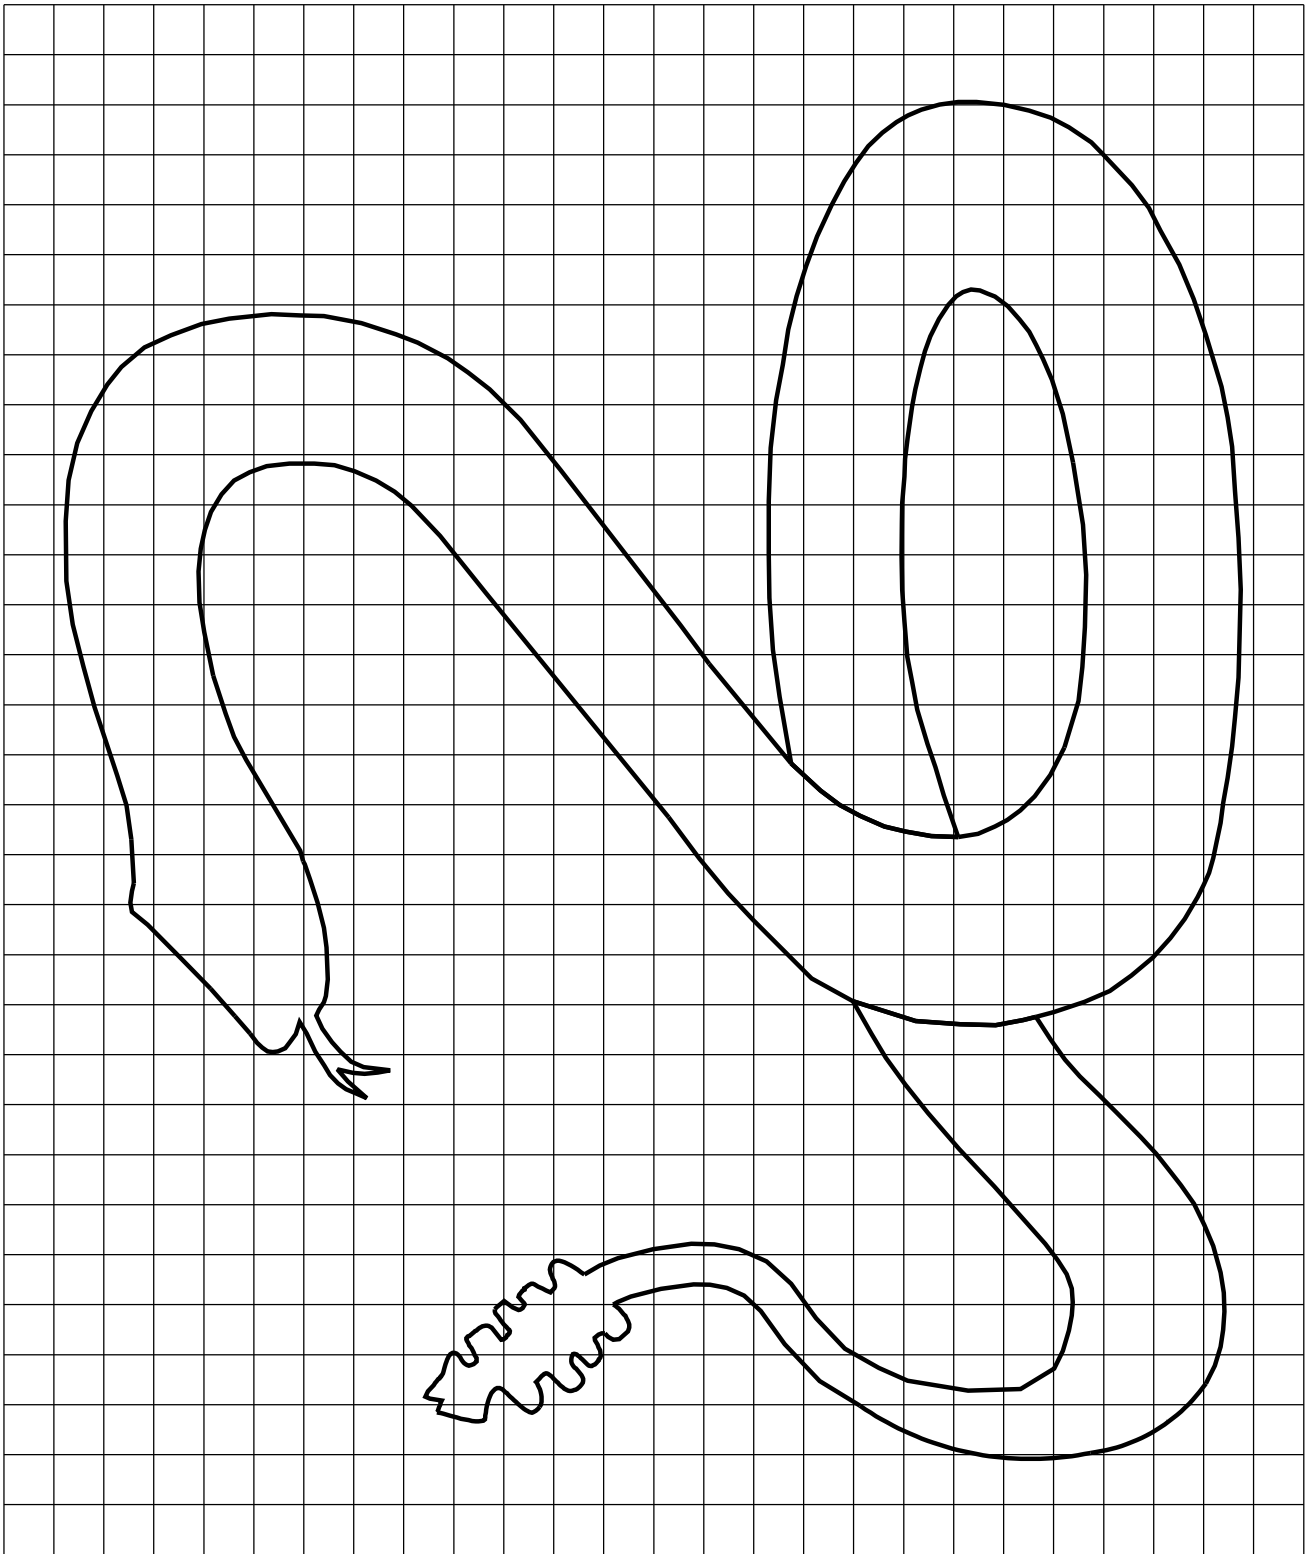

ARIZONA DEPARTMENT OF TRANSPORTATION
TRAFFIC ENGINEERING GROUP

DRAWN:

L. LOPEZ

DATE:

JUNE/2013