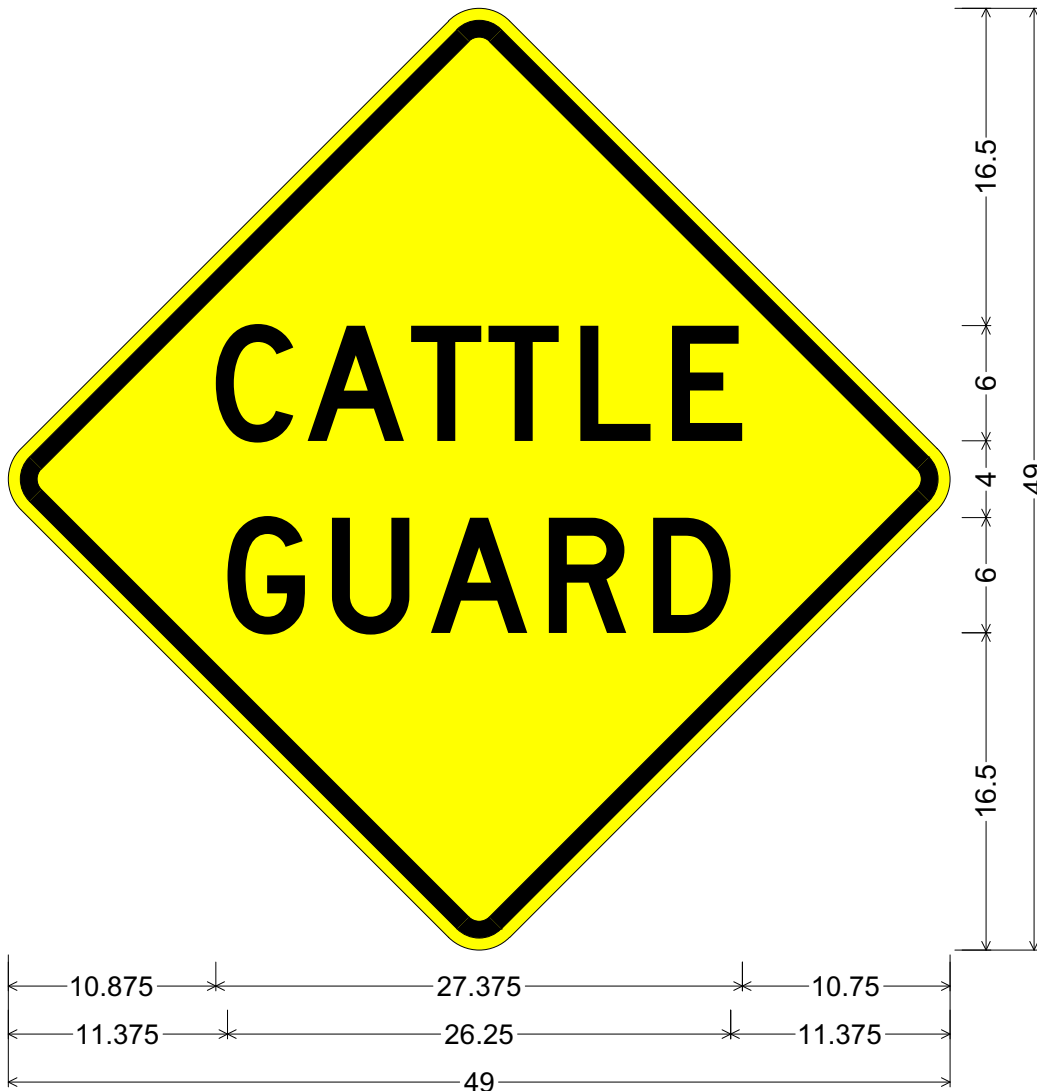

CODE: W8-108  
 SIZE: 30" x 30"  
 Minimum

W08-108(30x30-MIN)YLW;  
 30.000" across sides 1.875" Radius, 0.750" Border, 0.500" Indent, Black on Yellow;  
 "CATTLE" D; "GUARD" D;

**Colors:**

Legend & Border: Black (Non-Reflective)

Background: Yellow (Reflective)

**All dimensions are in inches**

**Designed By:** R. C. Moeur

**Issue Date:** March 2017

CODE: W8-108  
 SIZE: 36" x 36"  
 Standard

W08-108(36x36-STD)YLW;  
 36.000" across sides 2.250" Radius, 0.875" Border, 0.625" Indent, Black on Yellow;  
 "CATTLE" D; "GUARD" D;

**Colors:**

Legend & Border: Black (Non-Reflective)

Background: Yellow (Reflective)

**All dimensions are in inches**

**Designed By:** R. C. Moeur

**Issue Date:** November 2015 (reissue Mar 2017)