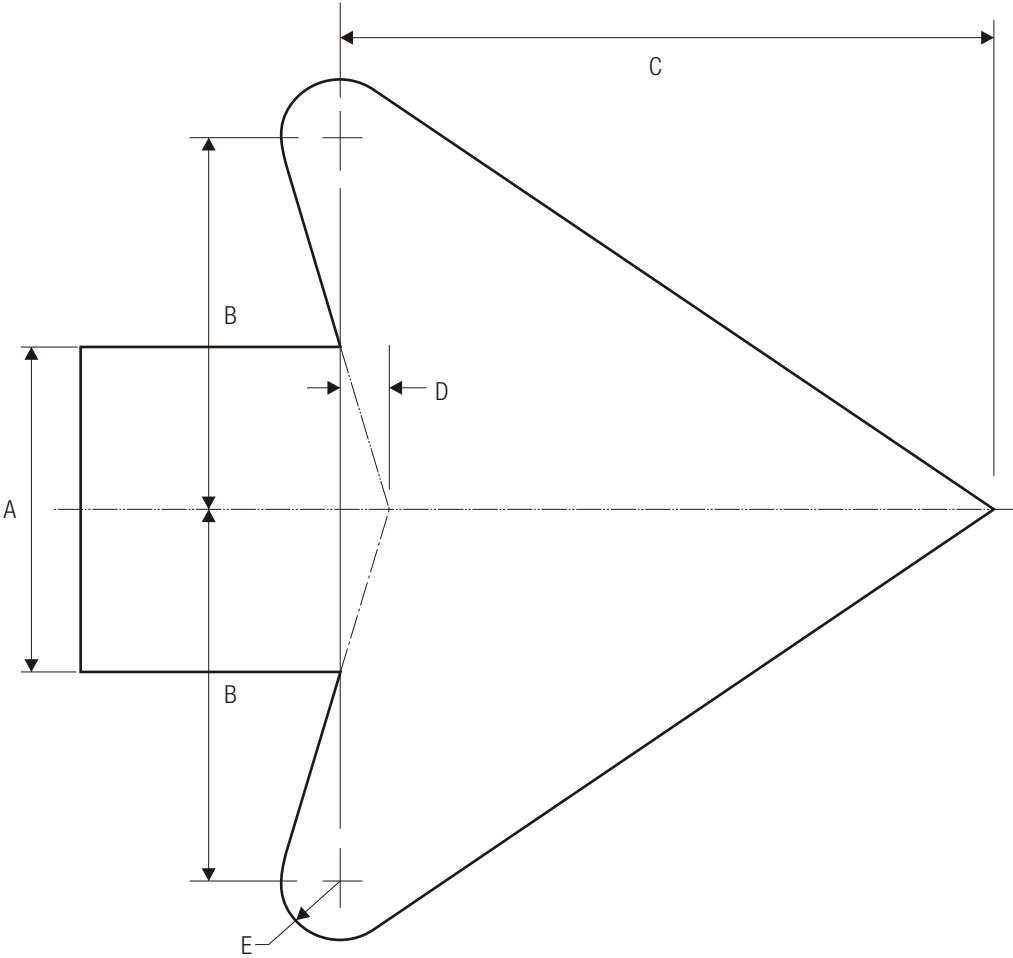

W1-7
TWO DIRECTION LARGE ARROW

A	B	C	D	E	F	G
24	12	.375	.625	10.375	3.25	1.5
36	18	.375	.625	15.625	5	1.5
48	24	.5	.75	20.5	6.5	1.875
60	30	.625	.875	25.375	8	2.25
96	48	.75	1.25	41	13	3

COLORS: LEGEND, BORDER — BLACK
BACKGROUND — YELLOW (RETROREFLECTIVE)

STANDARD ARROW DETAILS

A	B	C	D	E
2	2.313	4.063	.313	.375
2.25	2.625	4.5	.375	.438
2.5	2.875	5.063	.375	.5
2.625	3	5.25	.375	.5
2.75	3	5.563	.438	.563
3	3.5	6.125	.438	.563
3.125	3.625	6.375	.5	.625
3.25	3.75	6.625	.5	.625
3.313	3.813	6.688	.5	.688
3.5	4	7.125	.563	.688
3.75	4.313	7.625	.563	.75
4	4.625	8.125	.625	.813
4.063	4.75	8.25	.625	.813
4.25	4.875	8.625	.625	.813
4.375	5	8.875	.688	.875
4.5	5.188	9.125	.688	.875