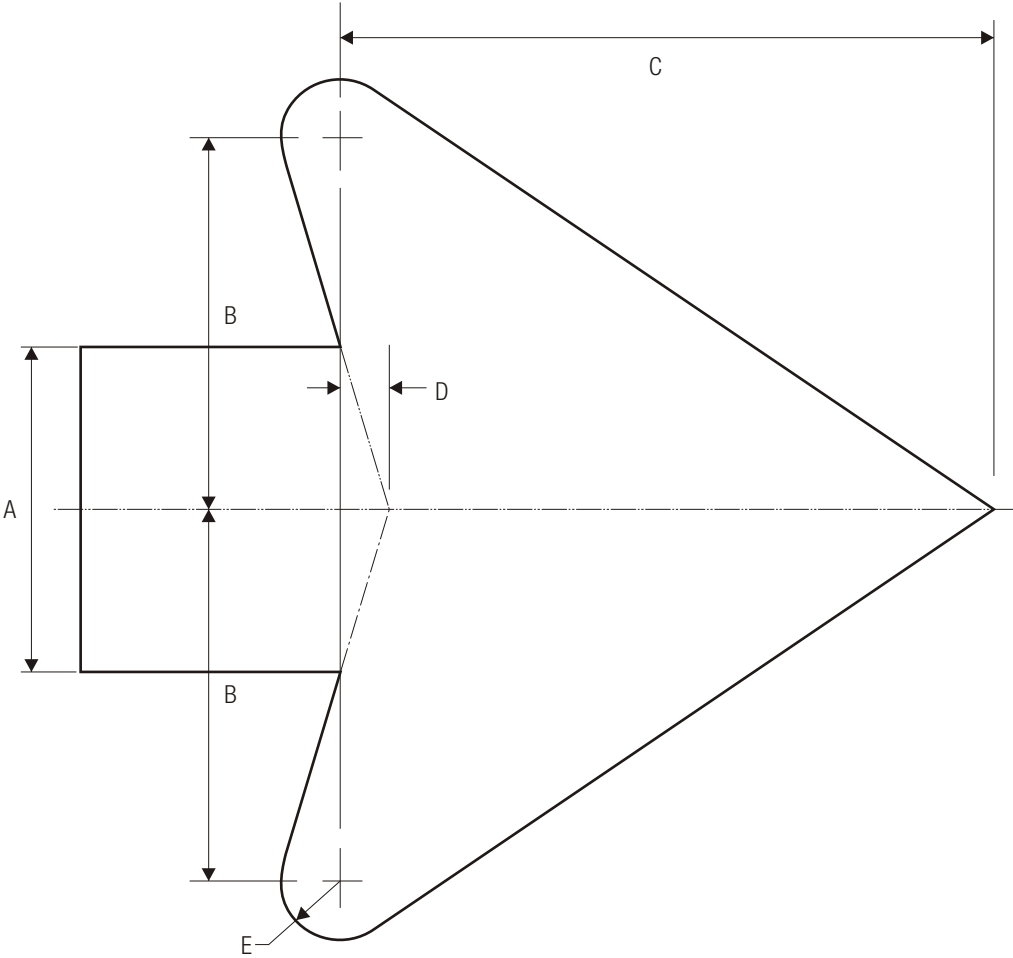

W1-7
TWO DIRECTION LARGE ARROW

*See page 6-2 for arrow design.

A	B	C	D	E	F	G
24	12	.375	.625	10.375	3.25	1.5
36	18	.375	.625	15.625	5	1.5
48	24	.5	.75	20.5	6.5	1.875
60	30	.625	.875	25.375	8	2.25
96	48	.75	1.25	41	13	3

COLORS: LEGEND, BORDER — BLACK
BACKGROUND — YELLOW (RETROREFLECTIVE)

STANDARD ARROW DETAILS

A	B	C	D	E
2	2.313	4.063	.313	.375
2.25	2.625	4.5	.375	.438
2.5	2.875	5.063	.375	.5
2.625	3	5.25	.375	.5
2.75	3	5.563	.438	.563
3	3.5	6.125	.438	.563
3.125	3.625	6.375	.5	.625
3.25	3.75	6.625	.5	.625
3.313	3.813	6.688	.5	.688
3.5	4	7.125	.563	.688
3.75	4.313	7.625	.563	.75
4	4.625	8.125	.625	.813
4.063	4.75	8.25	.625	.813
4.25	4.875	8.625	.625	.813
4.375	5	8.875	.688	.875
4.5	5.188	9.125	.688	.875