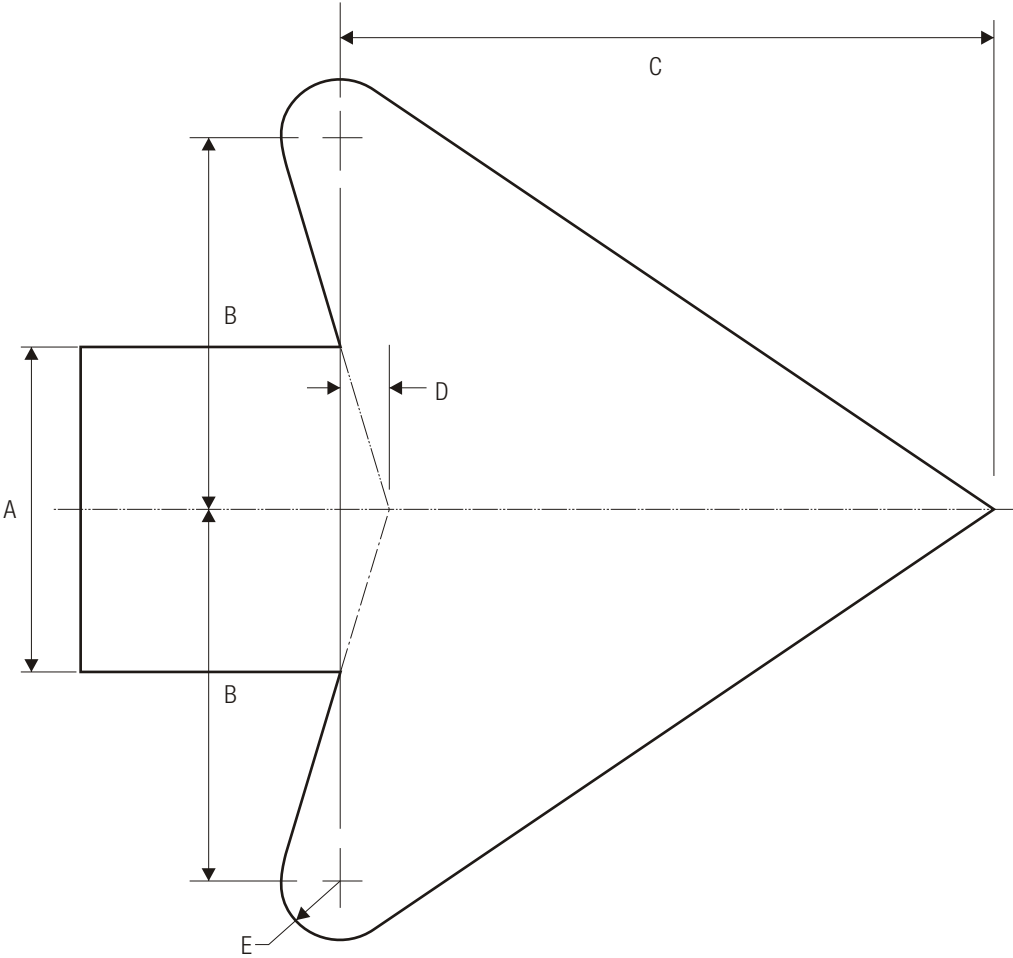

W1-6R

ONE DIRECTION LARGE ARROW

W1-6L

*See page 6-2 for arrow design.

| A | B | C | D | E | F | G |
|----|----|------|------|--------|------|-------|
| 24 | 12 | .375 | .625 | 9.625 | 3.25 | 1.5 |
| 36 | 18 | .375 | .625 | 14.625 | 5 | 1.5 |
| 48 | 24 | .5 | .75 | 19.5 | 6.5 | 1.875 |
| 60 | 30 | .625 | .875 | 24.375 | 8 | 2.25 |
| 96 | 48 | .75 | 1.25 | 39 | 13 | 3 |

WARNING SIGN
 COLORS: LEGEND, BORDER — BLACK
 BACKGROUND — YELLOW (RETROREFLECTIVE)

TTC SIGN
 COLORS: LEGEND, BORDER — BLACK
 BACKGROUND — ORANGE (RETROREFLECTIVE)

STANDARD ARROW DETAILS

| A | B | C | D | E |
|-------|-------|-------|------|------|
| 2 | 2.313 | 4.063 | .313 | .375 |
| 2.25 | 2.625 | 4.5 | .375 | .438 |
| 2.5 | 2.875 | 5.063 | .375 | .5 |
| 2.625 | 3 | 5.25 | .375 | .5 |
| 2.75 | 3 | 5.563 | .438 | .563 |
| 3 | 3.5 | 6.125 | .438 | .563 |
| 3.125 | 3.625 | 6.375 | .5 | .625 |
| 3.25 | 3.75 | 6.625 | .5 | .625 |
| 3.313 | 3.813 | 6.688 | .5 | .688 |
| 3.5 | 4 | 7.125 | .563 | .688 |
| 3.75 | 4.313 | 7.625 | .563 | .75 |
| 4 | 4.625 | 8.125 | .625 | .813 |
| 4.063 | 4.75 | 8.25 | .625 | .813 |
| 4.25 | 4.875 | 8.625 | .625 | .813 |
| 4.375 | 5 | 8.875 | .688 | .875 |
| 4.5 | 5.188 | 9.125 | .688 | .875 |