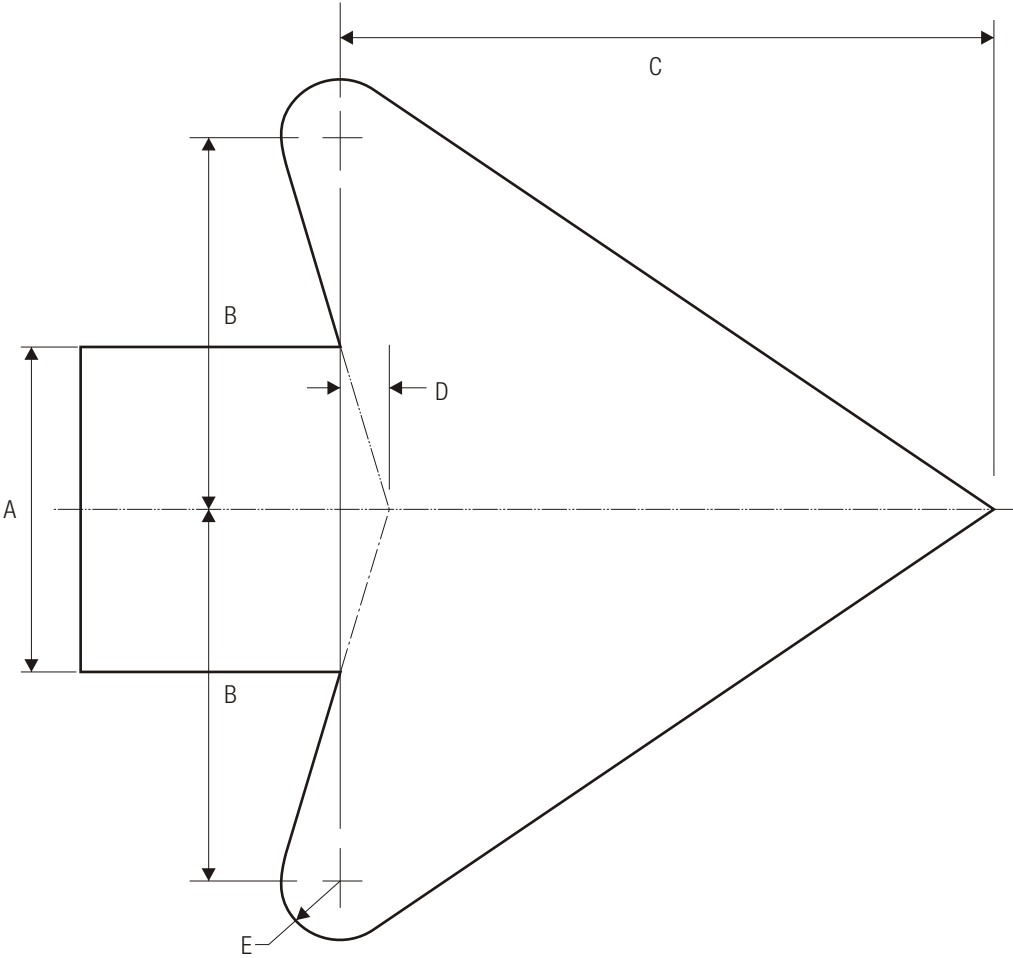

W1-1a R
TURN (ENGLISH)

*See page 6-2 for symbol design.
**Optically locate numerals.

A	B	C	D	E	F	G	H	J	K	L	M
30	.5	.75	10.648	5.284	2	6 E	4.363	4	8	7.282	1
36	.625	.875	13.330	6.645	2.922	7 E	5.444	5	9.927	9.123	1.321
48	.75	1.25	18.654	9.327	5.043	9 E	7.605	7	14.050	12.844	1.801

N	P	Q	R	S	T	U	V
3.202	3.282	4	1.875	.960	3.5	5 D	.75
4	4.123	5	2.25	1.160	4.25	6 D	.875
5.604	5.844	7	3	1.561	5.604	8 D	1.25

COLORS: LEGEND – BLACK
BACKGROUND– YELLOW (RETROREFLECTIVE)

STANDARD ARROW DETAILS