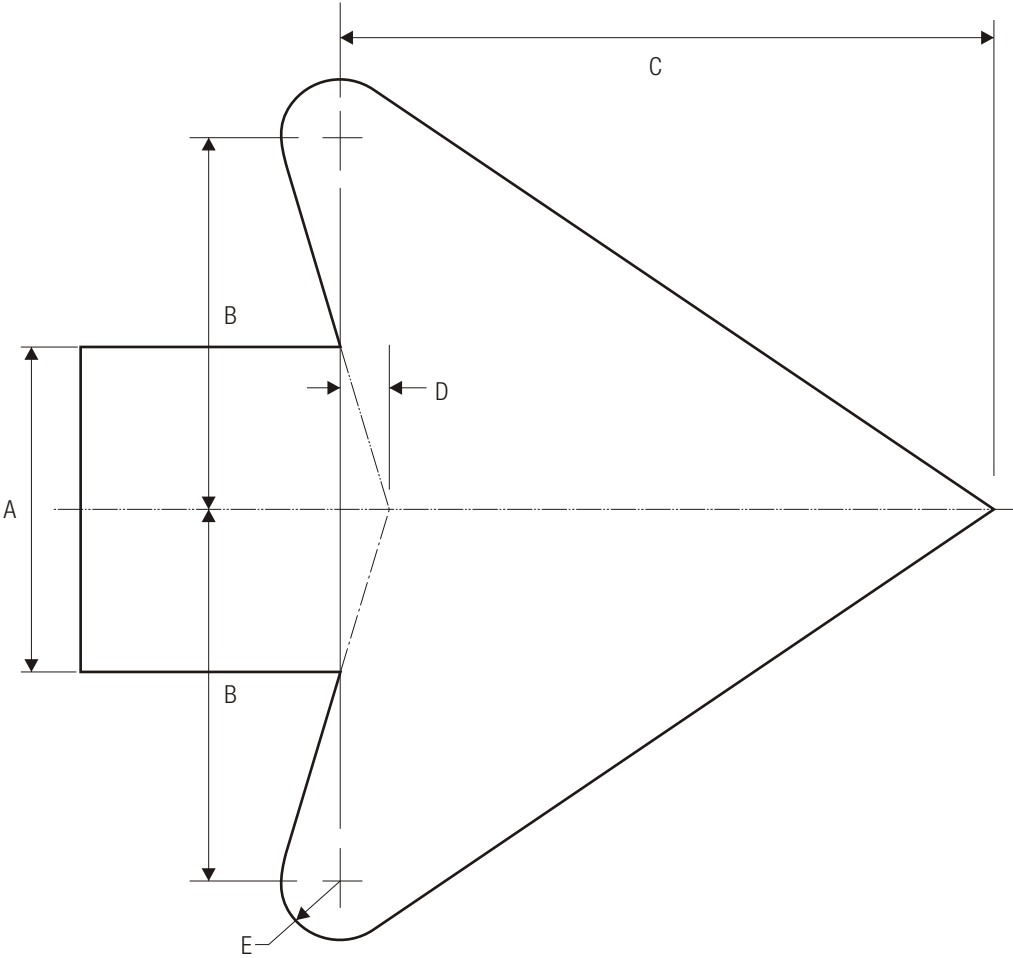

R15-8
LOOK

*Series 2000 Standard Alphabets.
**See page 6-2 for symbol design

C

A	B	C	D	E	F	G	H	J	K	L	M
36	18	.625	.875	6	3.75	4 F	4.25	14	2	8.906	2.25
48	24	.75	1.25	8	5.25	5 F	5.75	18	2.5	11.128	3

COLORS: LEGEND — BLACK
BACKGROUND— WHITE (RETROREFLECTIVE)

STANDARD ARROW DETAILS

A	B	C	D	E
2	2.313	4.063	.313	.375
2.25	2.625	4.5	.375	.438
2.5	2.875	5.063	.375	.5
2.625	3	5.25	.375	.5
2.75	3	5.563	.438	.563
3	3.5	6.125	.438	.563
3.125	3.625	6.375	.5	.625
3.25	3.75	6.625	.5	.625
3.313	3.813	6.688	.5	.688
3.5	4	7.125	.563	.688
3.75	4.313	7.625	.563	.75
4	4.625	8.125	.625	.813
4.063	4.75	8.25	.625	.813
4.25	4.875	8.625	.625	.813
4.375	5	8.875	.688	.875
4.5	5.188	9.125	.688	.875