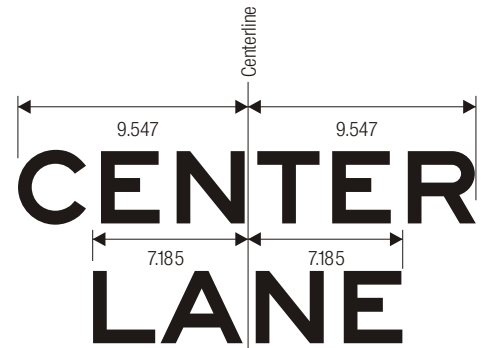

**R15-4a**  
 LIGHT RAIL ONLY  
 RIGHT LANE

**R15-4b**  
 LIGHT RAIL ONLY  
 LEFT LANE

**R15-4c**  
 LIGHT RAIL ONLY  
 CENTER LANE

\*Series 2000 Standard Alphabets.  
 \*\*Reduce spacing to fit.  
 \*\*\*See page 6-17 for symbol design.

TOP: LEGEND — WHITE (RETROREFLECTIVE)  
 BACKGROUND — BLACK

BOTTOM: SYMBOL — BLACK  
 LEGEND — BLACK  
 BACKGROUND — WHITE (RETROREFLECTIVE)