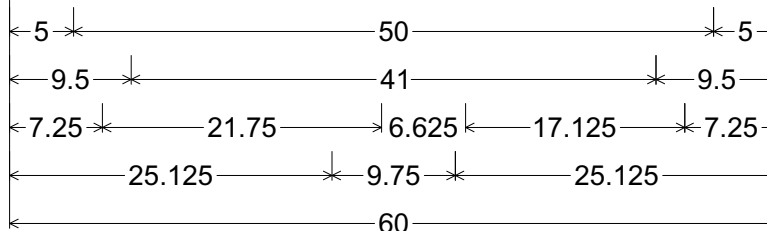

CODE: R13-105c

SIZE: 60" x 60"
Special

R13-105c(60x60-SPCL)WHT;
3.000" Radius, 1.250" Border, 0.750" Indent, Black on White;
"COMMERCIAL", C specified length;
"VEHICLES", C specified length;
"MUST EXIT", C specified length;
Arrow 8" Type D1 - 60°;

Colors:

Arrow, Legend & Border: Black (Non-Reflective)

Background: White (Reflective)

All dimensions are in inches

Designed By: L. LOPEZ

Issue Date: August 2023