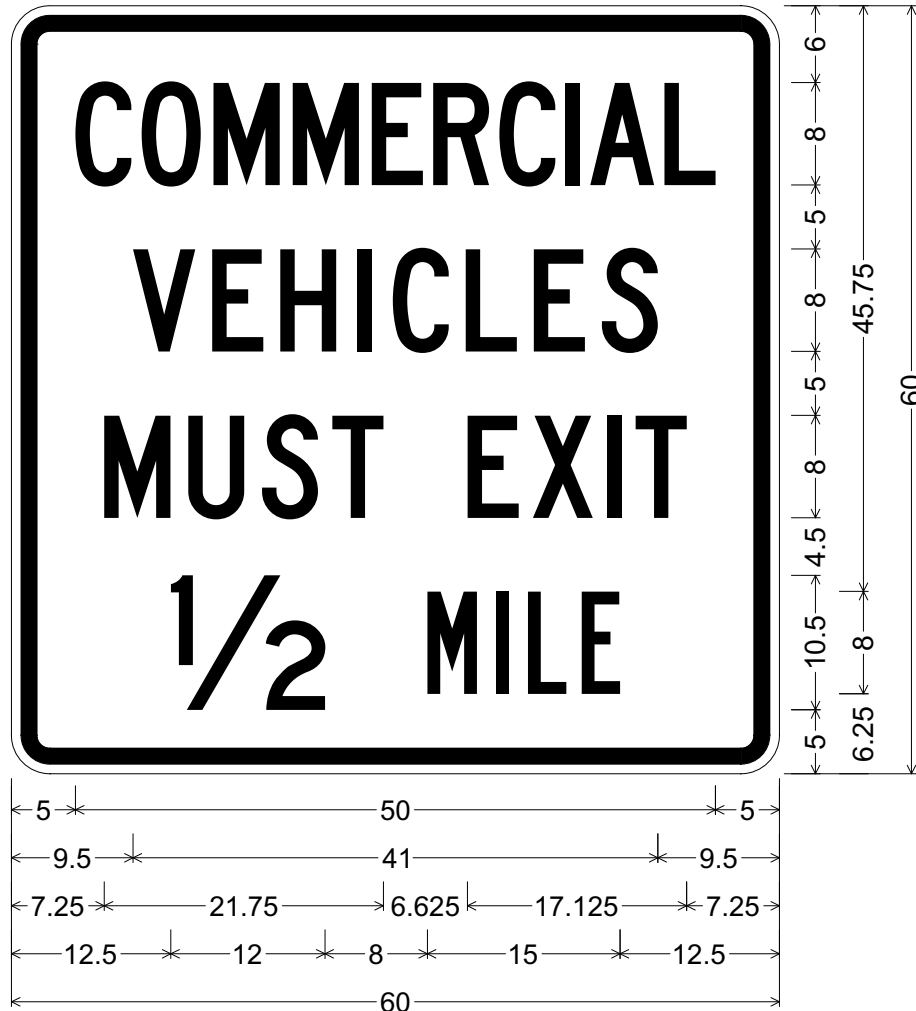

CODE: R13-105b

SIZE: 60" x 60"  
Special

R13-105b(60x60-SPCL)WHT;  
3.000" Radius, 1.250" Border, 0.750" Indent, Black on White;  
"COMMERCIAL", C specified length;  
"VEHICLES", C specified length;  
"MUST EXIT", C specified length; "1/2", D; "MILE", B;

**Colors:**

Legend & Border: Black (Non-Reflective)

Background: White (Reflective)

All dimensions are in inches

Designed By: L. LOPEZ

Issue Date: August 2023