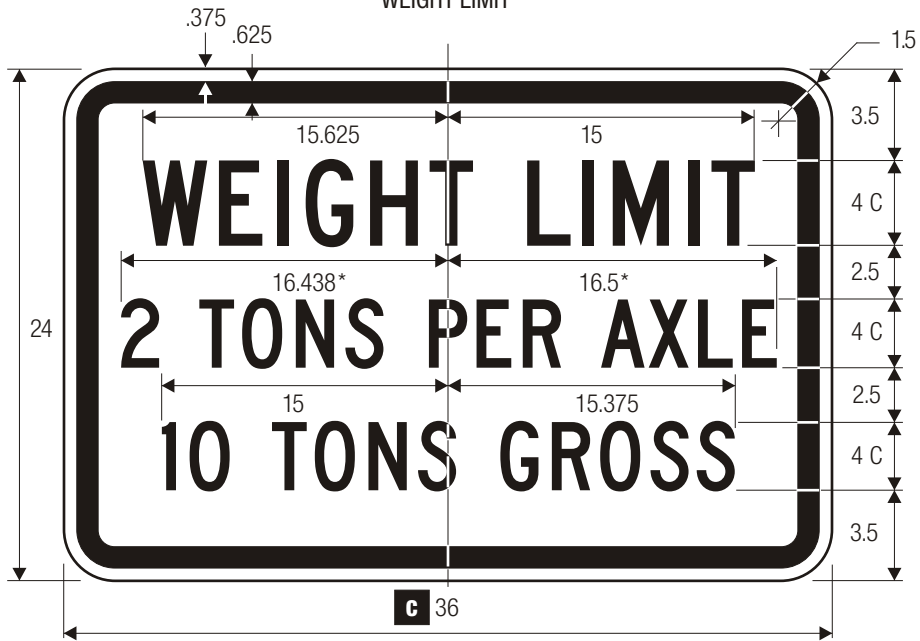

R12-3  
WEIGHT LIMIT

R12-4  
WEIGHT LIMIT

\*Reduce spacing 20%.

COLORS: LEGEND — BLACK  
BACKGROUND— WHITE (RETROREFLECTIVE)