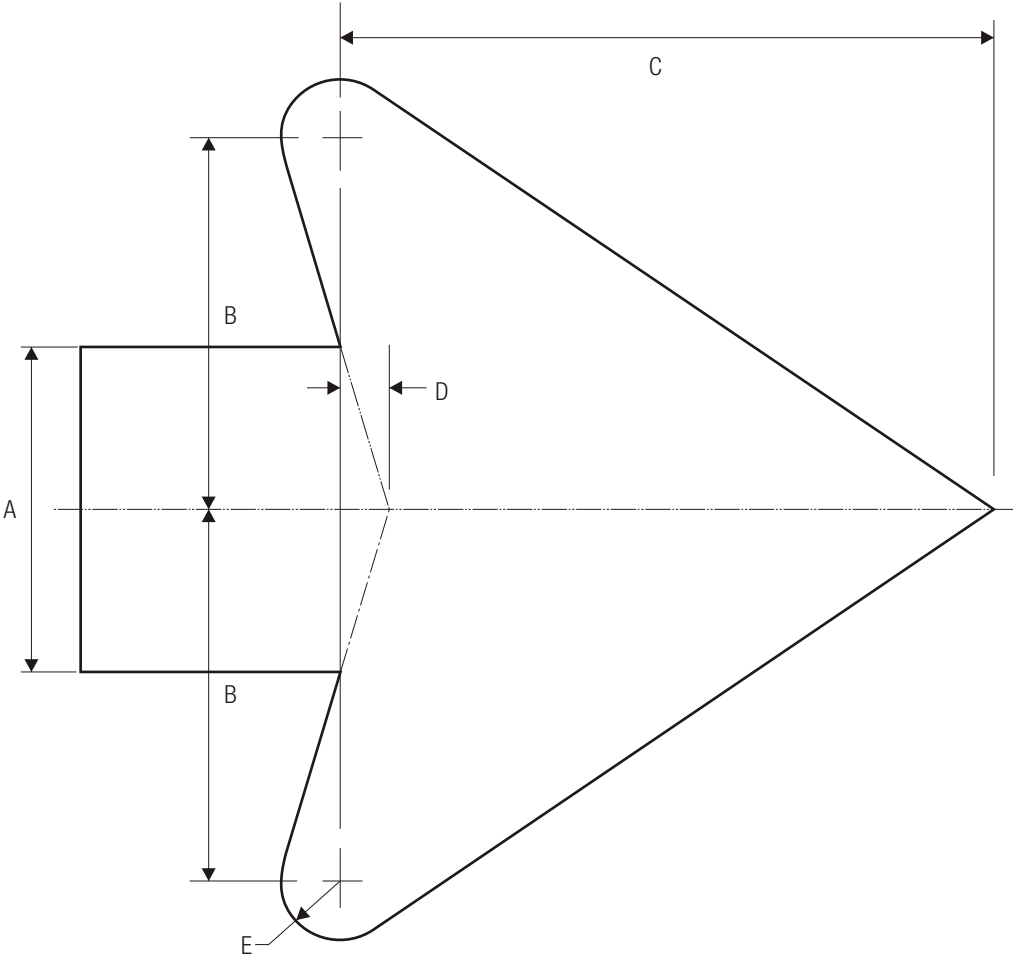

R10-26

BICYCLIST PUSH BUTTON FOR GREEN LIGHT

\* See page 6-7 for symbol design.

\*\* See page X-XX for symbol design.

\*\*\* See page 6-2 for arrow design.

COLORS: LEGEND, BORDER — BLACK  
 BACKGROUND — WHITE (RETROREFLECTIVE)

# STANDARD ARROW DETAILS

A	B	C	D	E
2	2.313	4.063	.313	.375
2.25	2.625	4.5	.375	.438
2.5	2.875	5.063	.375	.5
2.625	3	5.25	.375	.5
2.75	3	5.563	.438	.563
3	3.5	6.125	.438	.563
3.125	3.625	6.375	.5	.625
3.25	3.75	6.625	.5	.625
3.313	3.813	6.688	.5	.688
3.5	4	7.125	.563	.688
3.75	4.313	7.625	.563	.75
4	4.625	8.125	.625	.813
4.063	4.75	8.25	.625	.813
4.25	4.875	8.625	.625	.813
4.375	5	8.875	.688	.875
4.5	5.188	9.125	.688	.875