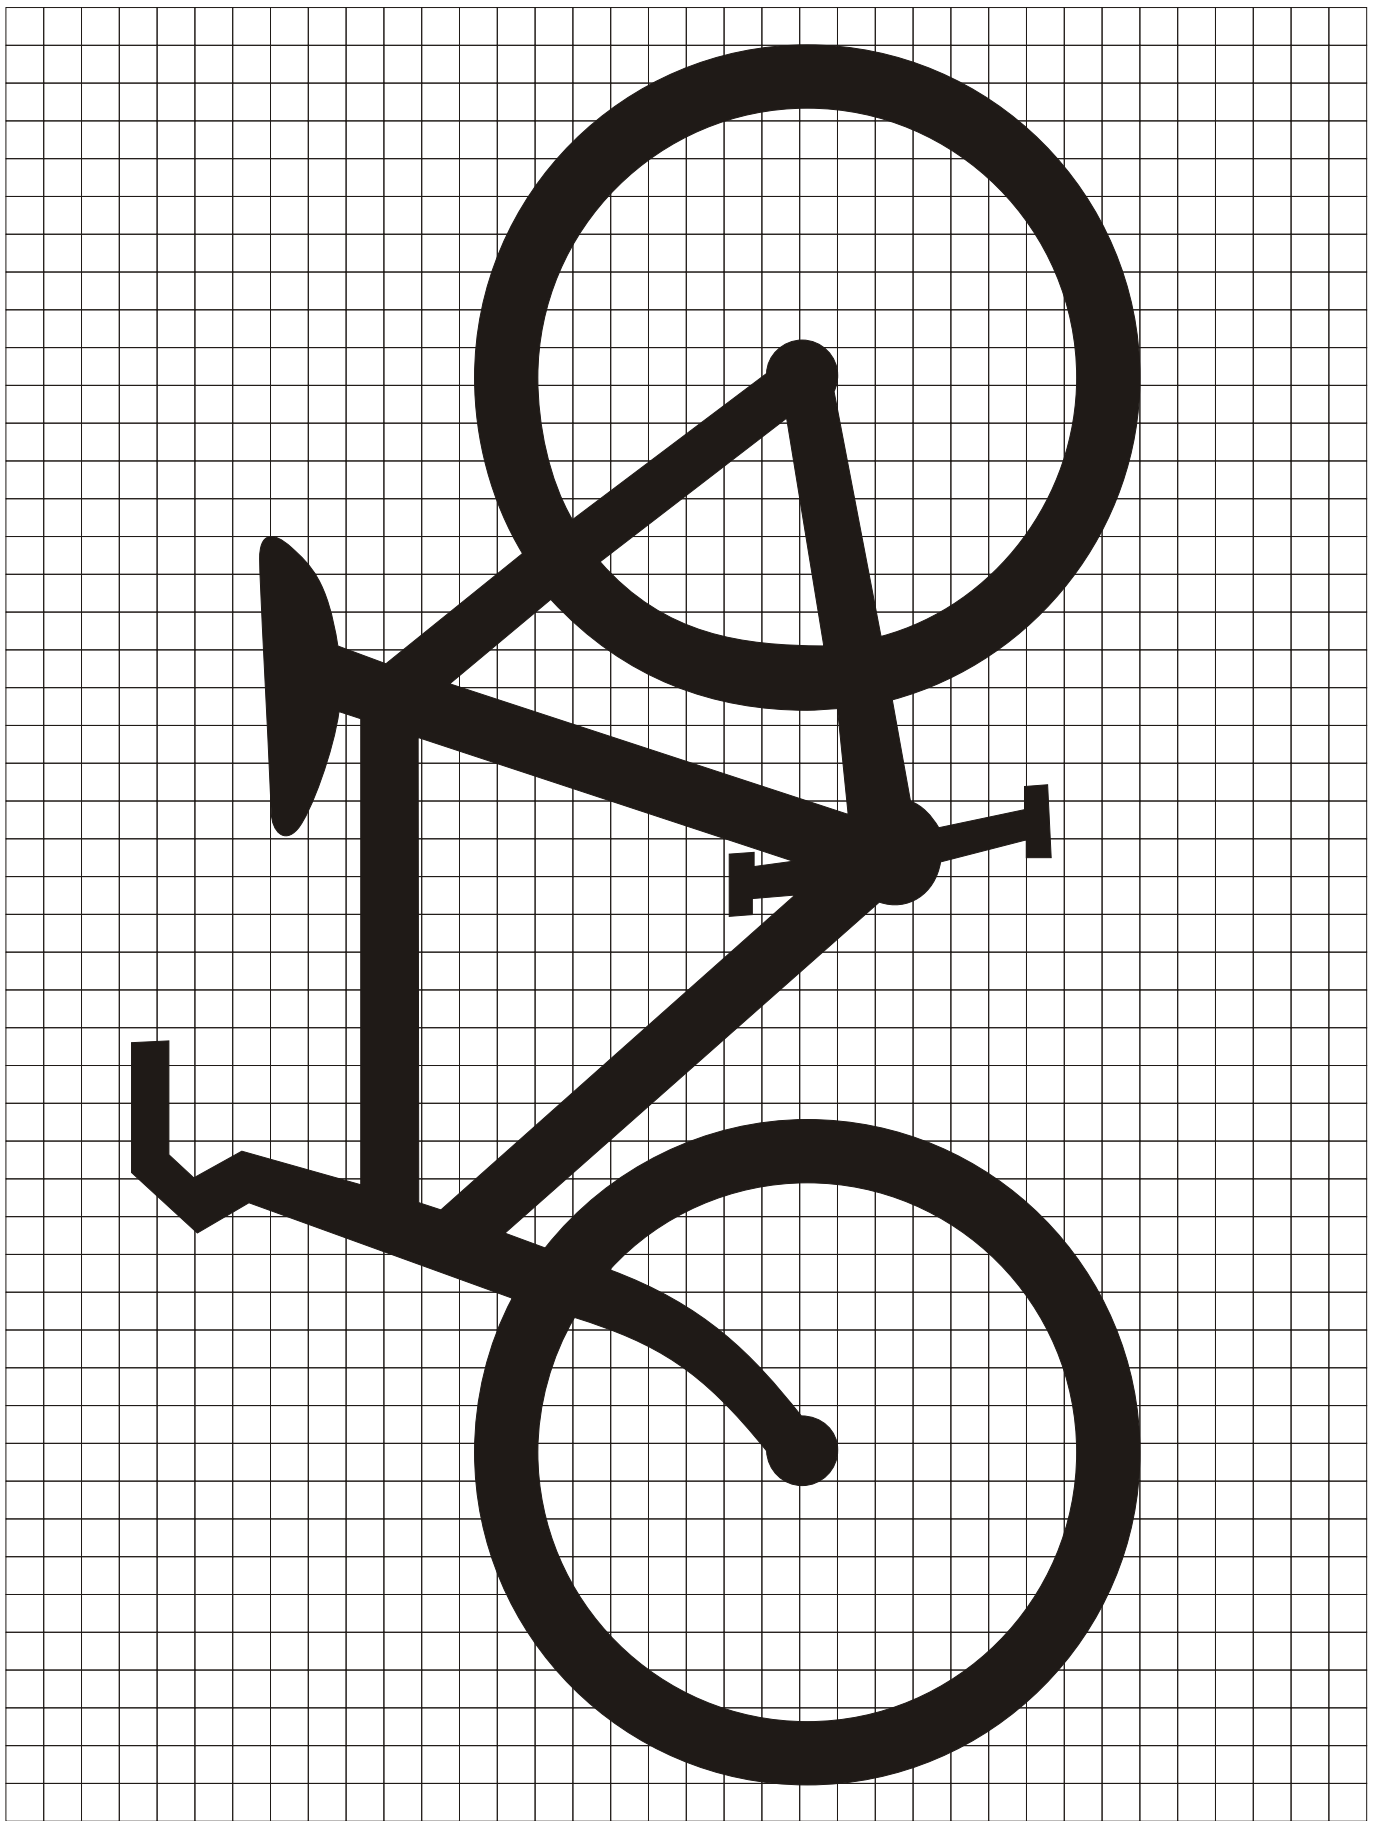

R10-26

BICYCLIST PUSH BUTTON FOR GREEN LIGHT

\* See page 6-7 for symbol design.

\*\* See page X-XX for symbol design.

\*\*\* See page 6-2 for arrow design.

COLORS: LEGEND, BORDER — BLACK  
 BACKGROUND — WHITE (RETROREFLECTIVE)

# STANDARD ARROW DETAILS

A	B	C	D	E
2	2.313	4.063	.313	.375
2.25	2.625	4.5	.375	.438
2.5	2.875	5.063	.375	.5
2.625	3	5.25	.375	.5
2.75	3	5.563	.438	.563
3	3.5	6.125	.438	.563
3.125	3.625	6.375	.5	.625
3.25	3.75	6.625	.5	.625
3.313	3.813	6.688	.5	.688
3.5	4	7.125	.563	.688
3.75	4.313	7.625	.563	.75
4	4.625	8.125	.625	.813
4.063	4.75	8.25	.625	.813
4.25	4.875	8.625	.625	.813
4.375	5	8.875	.688	.875
4.5	5.188	9.125	.688	.875