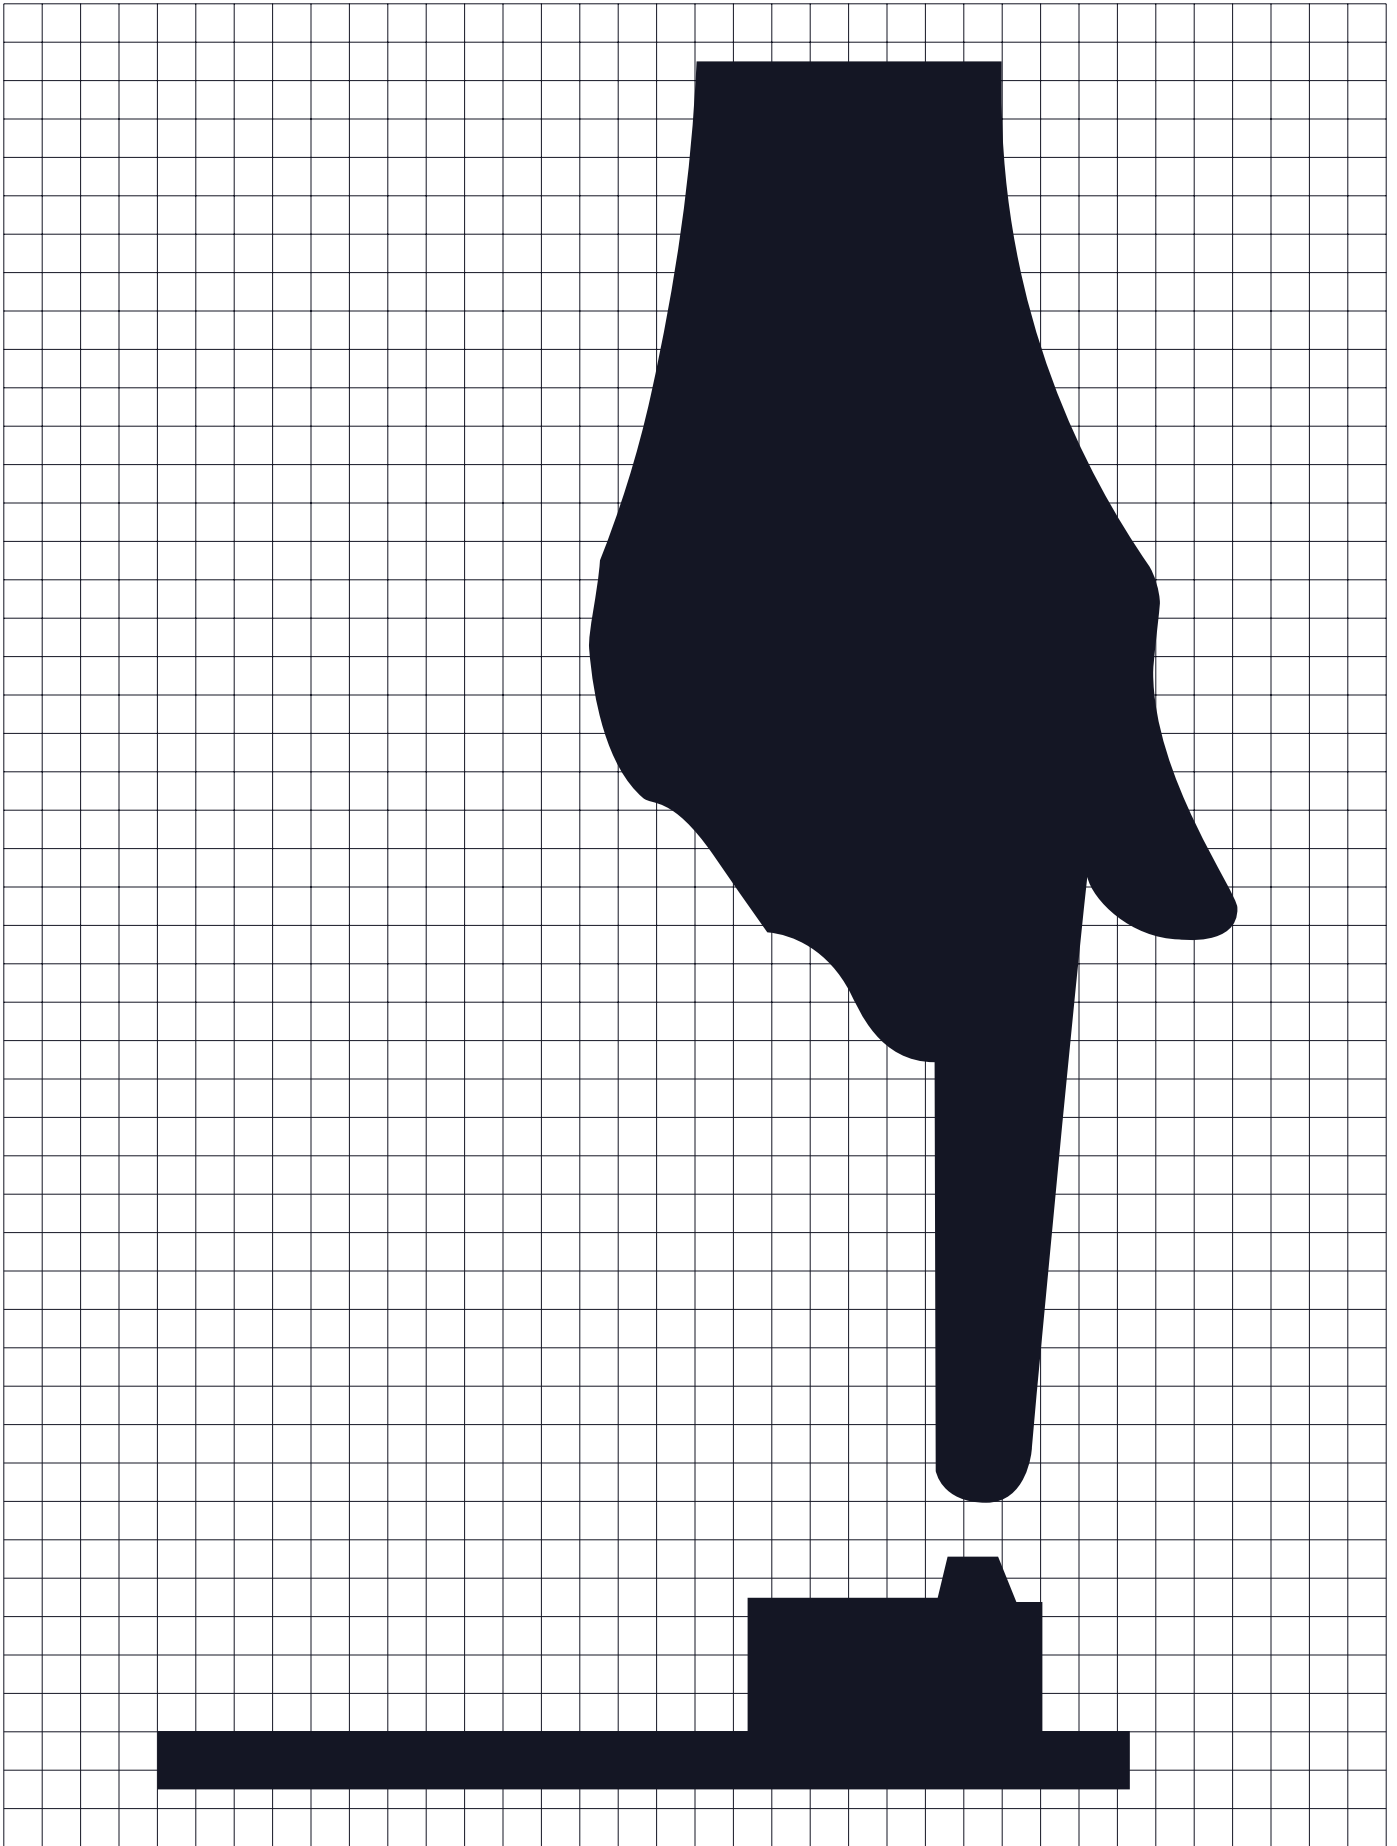

R10-26

BICYCLIST PUSH BUTTON FOR GREEN LIGHT

\* See page 6-7 for symbol design.

\*\* See page X-XX for symbol design.

\*\*\* See page 6-2 for arrow design.

COLORS: LEGEND, BORDER — BLACK  
 BACKGROUND — WHITE (RETROREFLECTIVE)

# STANDARD ARROW DETAILS

A	B	C	D	E
2	2.313	4.063	.313	.375
2.25	2.625	4.5	.375	.438
2.5	2.875	5.063	.375	.5
2.625	3	5.25	.375	.5
2.75	3	5.563	.438	.563
3	3.5	6.125	.438	.563
3.125	3.625	6.375	.5	.625
3.25	3.75	6.625	.5	.625
3.313	3.813	6.688	.5	.688
3.5	4	7.125	.563	.688
3.75	4.313	7.625	.563	.75
4	4.625	8.125	.625	.813
4.063	4.75	8.25	.625	.813
4.25	4.875	8.625	.625	.813
4.375	5	8.875	.688	.875
4.5	5.188	9.125	.688	.875