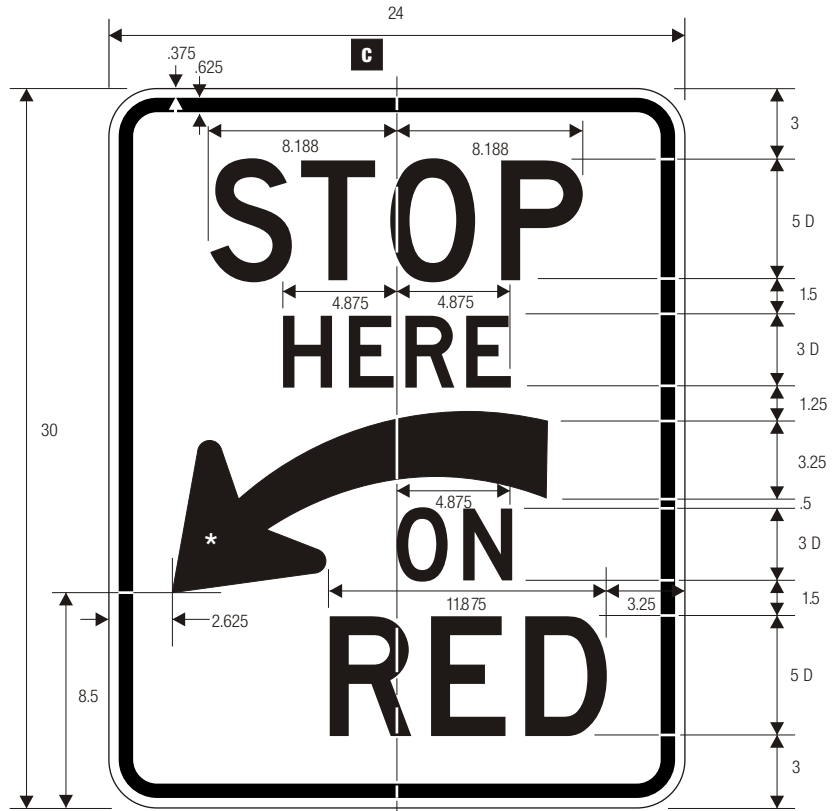

*See page 6-2 for arrow design.

R10-6a STOP HERE ON RED

COLORS: LEGEND BLACK
 BACKGROUND WHITE (RETROREFLECTIVE)