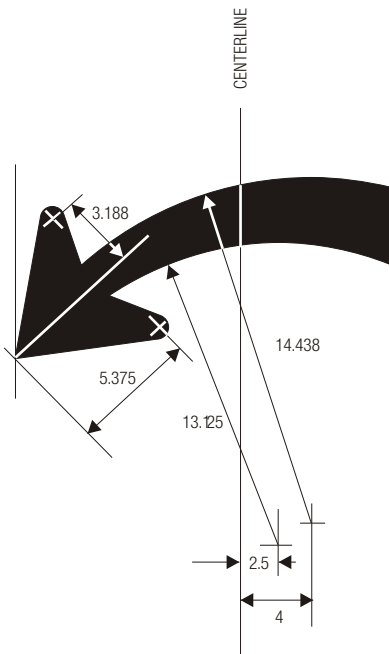

*See page 6-2 for arrow design.

R10-6a STOP HERE ON RED

COLORS: LEGEND BLACK
 BACKGROUND WHITE (RETROREFLECTIVE)