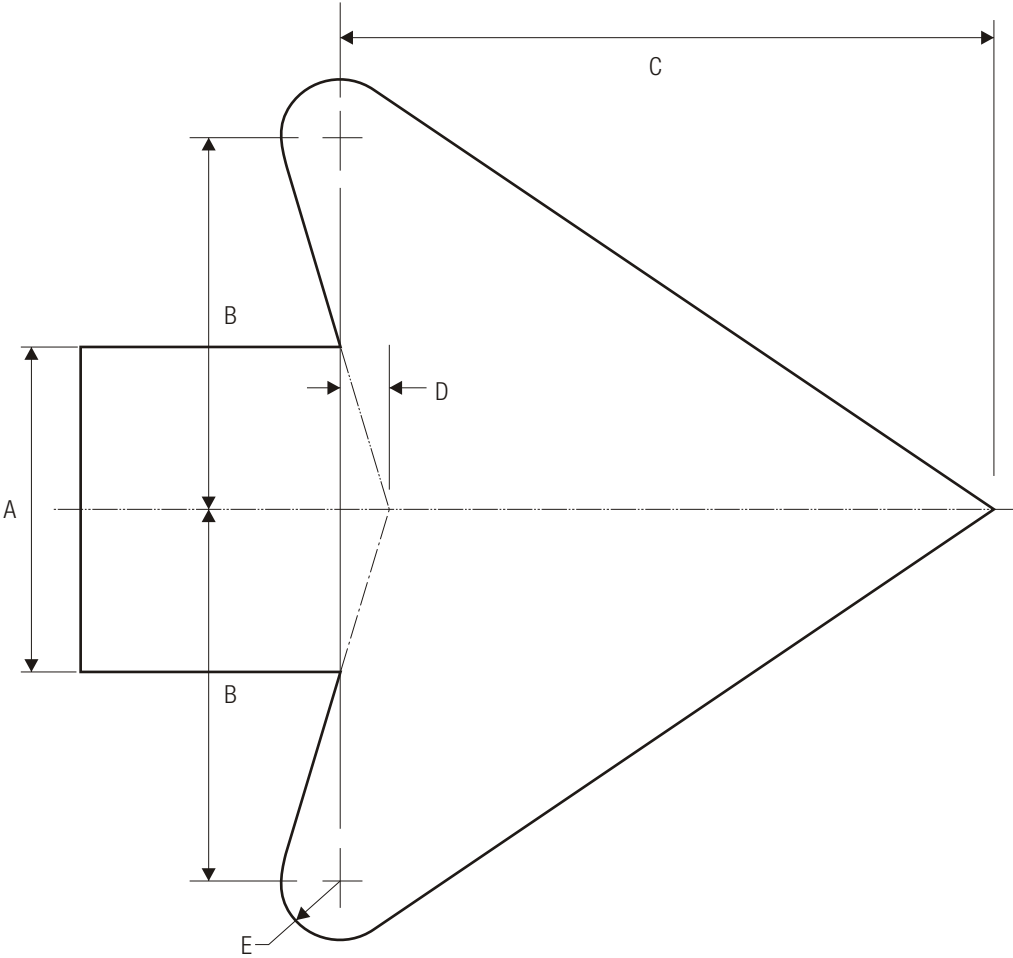

R10-6
STOP HERE ON RED

*See page 6-2 for arrow design.

R10-6a STOP HERE ON RED

COLORS: LEGEND BLACK
BACKGROUND WHITE (RETROREFLECTIVE)

STANDARD ARROW DETAILS

A	B	C	D	E
2	2.313	4.063	.313	.375
2.25	2.625	4.5	.375	.438
2.5	2.875	5.063	.375	.5
2.625	3	5.25	.375	.5
2.75	3	5.563	.438	.563
3	3.5	6.125	.438	.563
3.125	3.625	6.375	.5	.625
3.25	3.75	6.625	.5	.625
3.313	3.813	6.688	.5	.688
3.5	4	7.125	.563	.688
3.75	4.313	7.625	.563	.75
4	4.625	8.125	.625	.813
4.063	4.75	8.25	.625	.813
4.25	4.875	8.625	.625	.813
4.375	5	8.875	.688	.875
4.5	5.188	9.125	.688	.875

A	B	C	D	E
4.75	5.438	9.625	.75	1
4.875	5.625	9.875	.75	1
5	5.75	10.125	.75	1
5.25	6	10.625	.813	1.063
5.5	6.375	11.125	.875	1.125
5.75	6.625	11.688	.875	1.125
6	6.875	12.188	.938	1.188
6.5	7.5	13.188	1	1.625
7	8	14.188	1.063	1.375
7.5	8.625	15.188	1.125	1.5
8	9.188	16.25	1.25	1.625