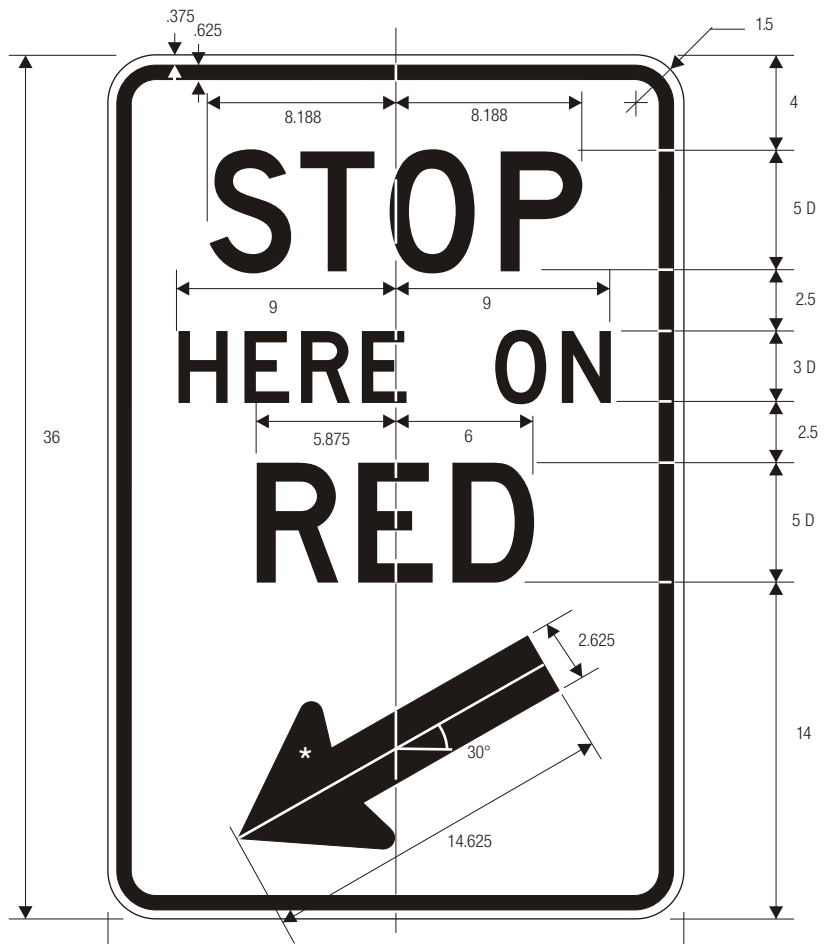

R10-6
STOP HERE ON RED

*See page 6-2 for arrow design.

R10-6a STOP HERE ON RED

COLORS: LEGEND BLACK
BACKGROUND WHITE (RETROREFLECTIVE)

STANDARD ARROW DETAILS

A	B	C	D	E
2	2.313	4.063	.313	.375
2.25	2.625	4.5	.375	.438
2.5	2.875	5.063	.375	.5
2.625	3	5.25	.375	.5
2.75	3	5.563	.438	.563
3	3.5	6.125	.438	.563
3.125	3.625	6.375	.5	.625
3.25	3.75	6.625	.5	.625
3.313	3.813	6.688	.5	.688
3.5	4	7.125	.563	.688
3.75	4.313	7.625	.563	.75
4	4.625	8.125	.625	.813
4.063	4.75	8.25	.625	.813
4.25	4.875	8.625	.625	.813
4.375	5	8.875	.688	.875
4.5	5.188	9.125	.688	.875

A	B	C	D	E
4.75	5.438	9.625	.75	1
4.875	5.625	9.875	.75	1
5	5.75	10.125	.75	1
5.25	6	10.625	.813	1.063
5.5	6.375	11.125	.875	1.125
5.75	6.625	11.688	.875	1.125
6	6.875	12.188	.938	1.188
6.5	7.5	13.188	1	1.625
7	8	14.188	1.063	1.375
7.5	8.625	15.188	1.125	1.5
8	9.188	16.25	1.25	1.625