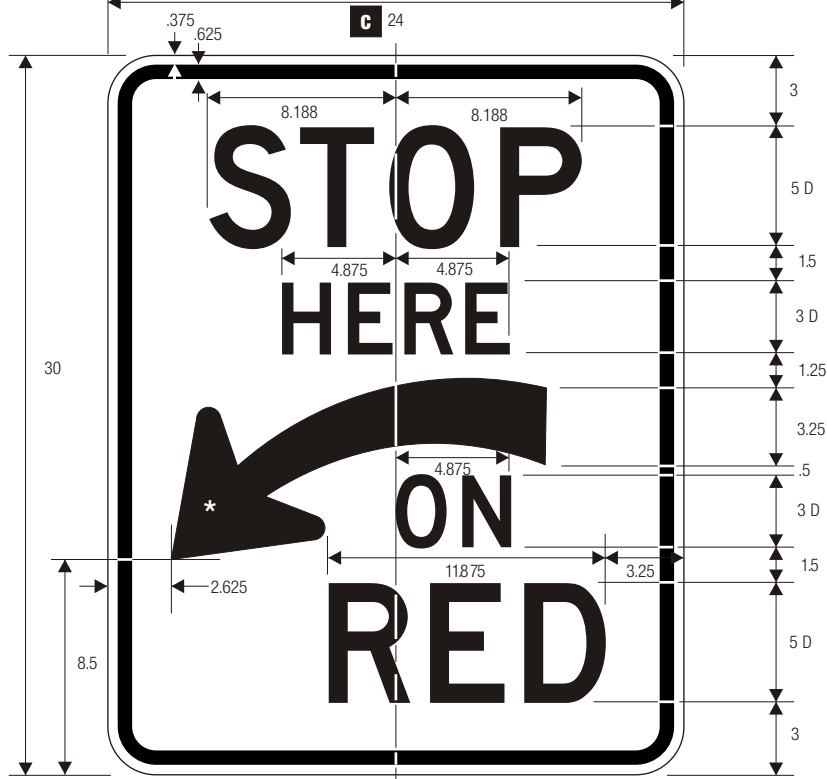

R10-6
STOP HERE ON RED

*See page 6-2 for arrow design.

R10-6a STOP HERE ON RED

COLORS: LEGEND BLACK
BACKGROUND WHITE (RETROREFLECTIVE)

STANDARD ARROW DETAILS

A	B	C	D	E
2	2.313	4.063	.313	.375
2.25	2.625	4.5	.375	.438
2.5	2.875	5.063	.375	.5
2.625	3	5.25	.375	.5
2.75	3	5.563	.438	.563
3	3.5	6.125	.438	.563
3.125	3.625	6.375	.5	.625
3.25	3.75	6.625	.5	.625
3.313	3.813	6.688	.5	.688
3.5	4	7.125	.563	.688
3.75	4.313	7.625	.563	.75
4	4.625	8.125	.625	.813
4.063	4.75	8.25	.625	.813
4.25	4.875	8.625	.625	.813
4.375	5	8.875	.688	.875
4.5	5.188	9.125	.688	.875

A	B	C	D	E
4.75	5.438	9.625	.75	1
4.875	5.625	9.875	.75	1
5	5.75	10.125	.75	1
5.25	6	10.625	.813	1.063
5.5	6.375	11.125	.875	1.125
5.75	6.625	11.688	.875	1.125
6	6.875	12.188	.938	1.188
6.5	7.5	13.188	1	1.625
7	8	14.188	1.063	1.375
7.5	8.625	15.188	1.125	1.5
8	9.188	16.25	1.25	1.625