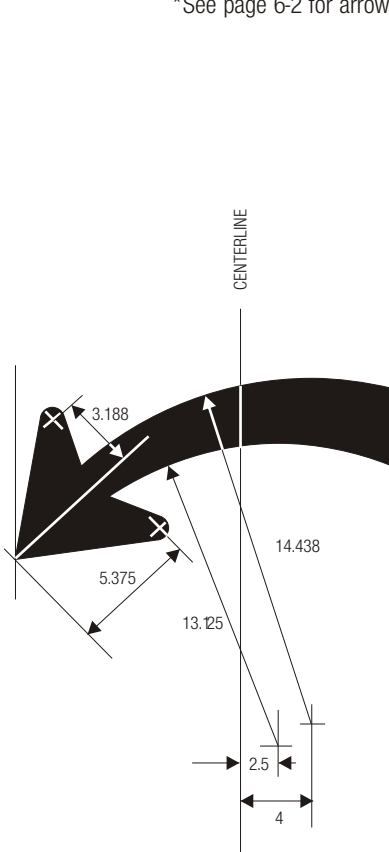

R10-6
STOP HERE ON RED

*See page 6-2 for arrow design.

R10-6a STOP HERE ON RED

COLORS: LEGEND BLACK
BACKGROUND WHITE (RETROREFLECTIVE)

STANDARD ARROW DETAILS

A	B	C	D	E
2	2.313	4.063	.313	.375
2.25	2.625	4.5	.375	.438
2.5	2.875	5.063	.375	.5
2.625	3	5.25	.375	.5
2.75	3	5.563	.438	.563
3	3.5	6.125	.438	.563
3.125	3.625	6.375	.5	.625
3.25	3.75	6.625	.5	.625
3.313	3.813	6.688	.5	.688
3.5	4	7.125	.563	.688
3.75	4.313	7.625	.563	.75
4	4.625	8.125	.625	.813
4.063	4.75	8.25	.625	.813
4.25	4.875	8.625	.625	.813
4.375	5	8.875	.688	.875
4.5	5.188	9.125	.688	.875

A	B	C	D	E
4.75	5.438	9.625	.75	1
4.875	5.625	9.875	.75	1
5	5.75	10.125	.75	1
5.25	6	10.625	.813	1.063
5.5	6.375	11.125	.875	1.125
5.75	6.625	11.688	.875	1.125
6	6.875	12.188	.938	1.188
6.5	7.5	13.188	1	1.625
7	8	14.188	1.063	1.375
7.5	8.625	15.188	1.125	1.5
8	9.188	16.25	1.25	1.625