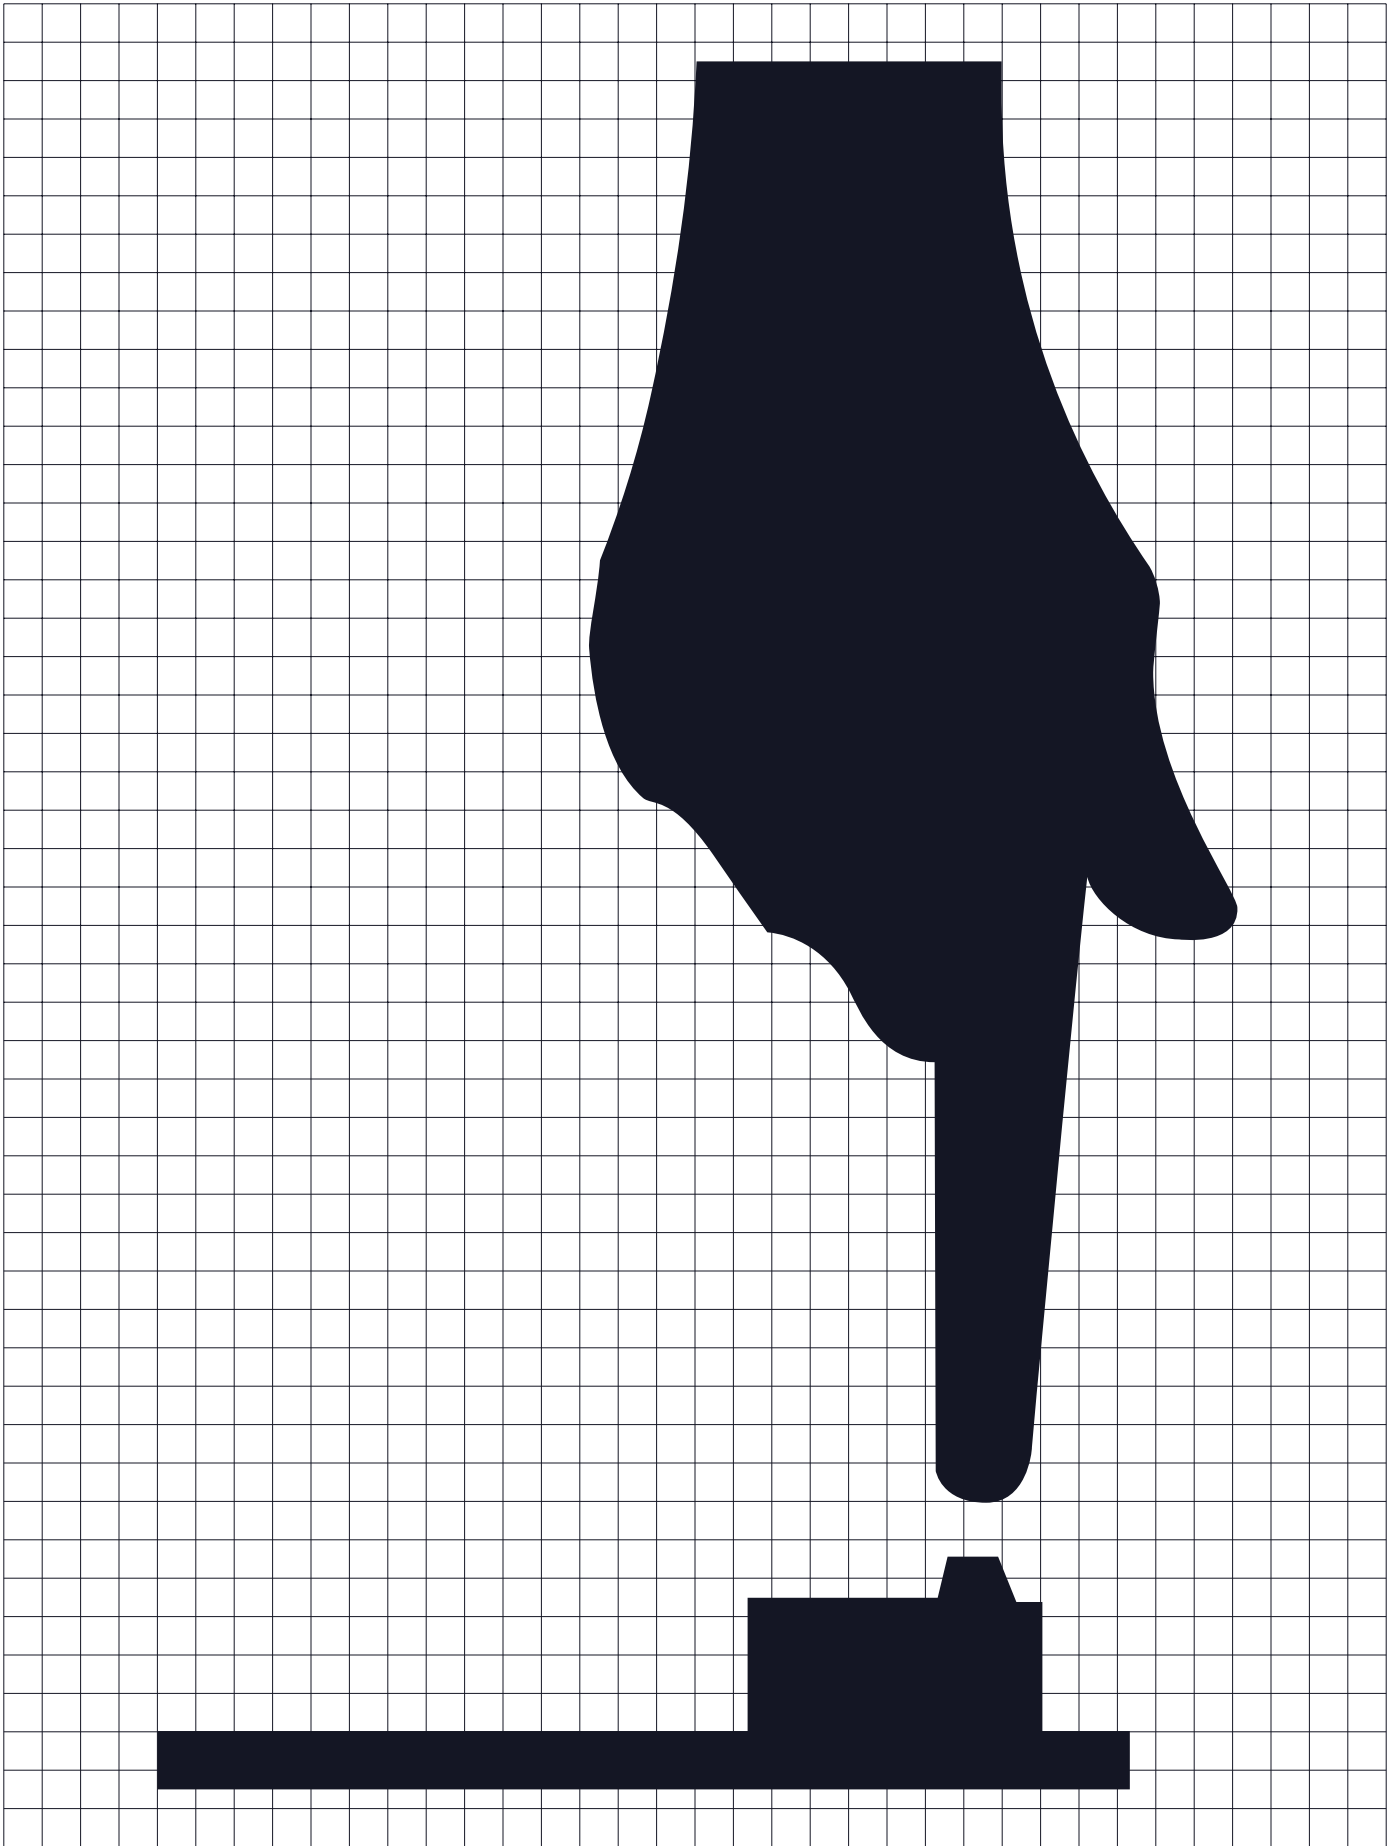

R10-4

PUSH BUTTON FOR GREEN

- \* Reduce character spacing 20%.
- \*\* See page X-XX for symbol design.
- \*\*\* See page 6-2 for arrow design.

COLORS: LEGEND, BORDER — BLACK  
 CIRCLE — GREEN (RETROREFLECTIVE)  
 BACKGROUND — WHITE (RETROREFLECTIVE)

# STANDARD ARROW DETAILS

A	B	C	D	E
2	2.313	4.063	.313	.375
2.25	2.625	4.5	.375	.438
2.5	2.875	5.063	.375	.5
2.625	3	5.25	.375	.5
2.75	3	5.563	.438	.563
3	3.5	6.125	.438	.563
3.125	3.625	6.375	.5	.625
3.25	3.75	6.625	.5	.625
3.313	3.813	6.688	.5	.688
3.5	4	7.125	.563	.688
3.75	4.313	7.625	.563	.75
4	4.625	8.125	.625	.813
4.063	4.75	8.25	.625	.813
4.25	4.875	8.625	.625	.813
4.375	5	8.875	.688	.875
4.5	5.188	9.125	.688	.875