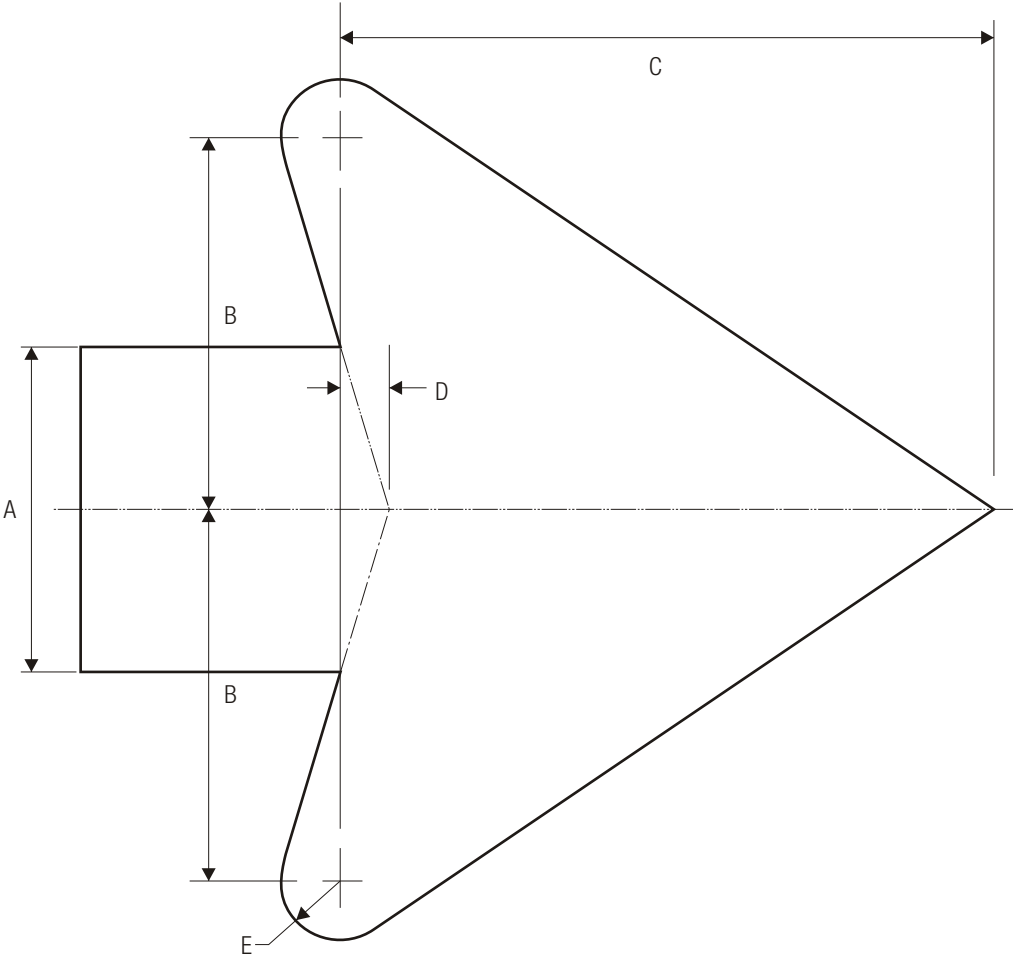

R10-4

PUSH BUTTON FOR GREEN

- \* Reduce character spacing 20%.
- \*\* See page X-XX for symbol design.
- \*\*\* See page 6-2 for arrow design.

COLORS: LEGEND, BORDER — BLACK  
 CIRCLE — GREEN (RETROREFLECTIVE)  
 BACKGROUND — WHITE (RETROREFLECTIVE)

# STANDARD ARROW DETAILS

A	B	C	D	E
2	2.313	4.063	.313	.375
2.25	2.625	4.5	.375	.438
2.5	2.875	5.063	.375	.5
2.625	3	5.25	.375	.5
2.75	3	5.563	.438	.563
3	3.5	6.125	.438	.563
3.125	3.625	6.375	.5	.625
3.25	3.75	6.625	.5	.625
3.313	3.813	6.688	.5	.688
3.5	4	7.125	.563	.688
3.75	4.313	7.625	.563	.75
4	4.625	8.125	.625	.813
4.063	4.75	8.25	.625	.813
4.25	4.875	8.625	.625	.813
4.375	5	8.875	.688	.875
4.5	5.188	9.125	.688	.875