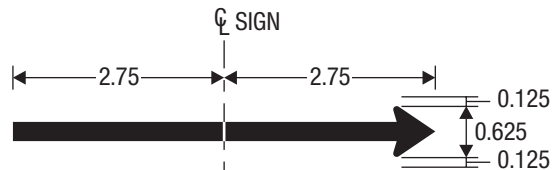

R10-3h

PUSH BUTTON EDUCATIONAL - STREET NAME (TWO-STAGE CROSSING)

- * See pages 6-8 and 6-10 for symbol designs.
- ** Reduce character spacing 50%.

- COLORS: LEGEND, BORDER — BLACK
 BACKGROUND — WHITE (RETROREFLECTIVE)
 UPRAISED HAND SYMBOL — ORANGE (RETROREFLECTIVE) ON BLACK
 PEDESTRIAN SYMBOL — WHITE (RETROREFLECTIVE) ON BLACK

STANDARD ARROW DETAILS

A	B	C	D	E
2	2.313	4.063	.313	.375
2.25	2.625	4.5	.375	.438
2.5	2.875	5.063	.375	.5
2.625	3	5.25	.375	.5
2.75	3	5.563	.438	.563
3	3.5	6.125	.438	.563
3.125	3.625	6.375	.5	.625
3.25	3.75	6.625	.5	.625
3.313	3.813	6.688	.5	.688
3.5	4	7.125	.563	.688
3.75	4.313	7.625	.563	.75
4	4.625	8.125	.625	.813
4.063	4.75	8.25	.625	.813
4.25	4.875	8.625	.625	.813
4.375	5	8.875	.688	.875
4.5	5.188	9.125	.688	.875

A	B	C	D	E
4.75	5.438	9.625	.75	1
4.875	5.625	9.875	.75	1
5	5.75	10.125	.75	1
5.25	6	10.625	.813	1.063
5.5	6.375	11.125	.875	1.125
5.75	6.625	11.688	.875	1.125
6	6.875	12.188	.938	1.188
6.5	7.5	13.188	1	1.625
7	8	14.188	1.063	1.375
7.5	8.625	15.188	1.125	1.5
8	9.188	16.25	1.25	1.625