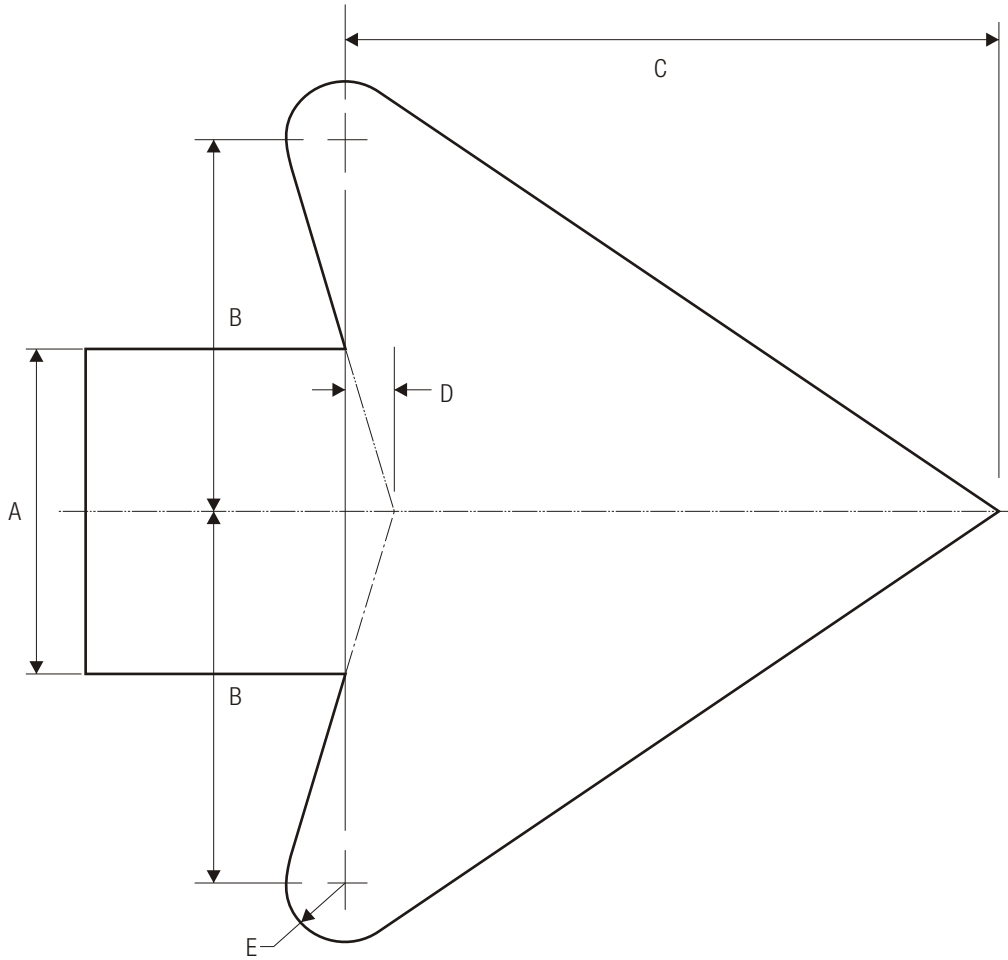

R10-3h

PUSH BUTTON EDUCATIONAL - STREET NAME (TWO-STAGE CROSSING)

- * See pages 6-8 and 6-10 for symbol designs.
- ** Reduce character spacing 50%.

- COLORS: LEGEND, BORDER — BLACK
 BACKGROUND — WHITE (RETROREFLECTIVE)
 UPRAISED HAND SYMBOL — ORANGE (RETROREFLECTIVE) ON BLACK
 PEDESTRIAN SYMBOL — WHITE (RETROREFLECTIVE) ON BLACK

STANDARD ARROW DETAILS

A	B	C	D	E
2	2.313	4.063	.313	.375
2.25	2.625	4.5	.375	.438
2.5	2.875	5.063	.375	.5
2.625	3	5.25	.375	.5
2.75	3	5.563	.438	.563
3	3.5	6.125	.438	.563
3.125	3.625	6.375	.5	.625
3.25	3.75	6.625	.5	.625
3.313	3.813	6.688	.5	.688
3.5	4	7.125	.563	.688
3.75	4.313	7.625	.563	.75
4	4.625	8.125	.625	.813
4.063	4.75	8.25	.625	.813
4.25	4.875	8.625	.625	.813
4.375	5	8.875	.688	.875
4.5	5.188	9.125	.688	.875