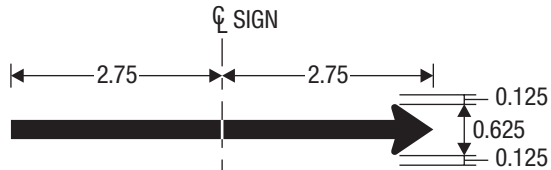

R10-3h

PUSH BUTTON EDUCATIONAL - STREET NAME (TWO-STAGE CROSSING)

* See pages 6-8 and 6-10 for symbol designs.
 ** Reduce character spacing 50%.

- COLORS: LEGEND, BORDER — BLACK
 BACKGROUND — WHITE (RETROREFLECTIVE)
 UPRAISED HAND SYMBOL — ORANGE (RETROREFLECTIVE) ON BLACK
 PEDESTRIAN SYMBOL — WHITE (RETROREFLECTIVE) ON BLACK