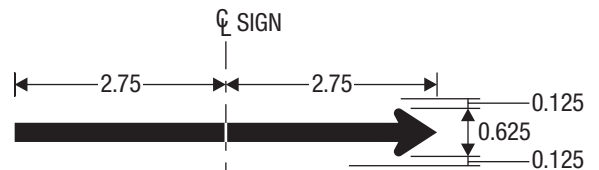

R10-3g

PUSH BUTTON EDUCATIONAL - STREET NAME

* Reduce character spacing 50%.

COLORS: LEGEND, BORDER — BLACK
 BACKGROUND, WALK — WHITE (RETROREFLECTIVE)
 DONT WALK — ORANGE (RETROREFLECTIVE)

STANDARD ARROW DETAILS

A	B	C	D	E
2	2.313	4.063	.313	.375
2.25	2.625	4.5	.375	.438
2.5	2.875	5.063	.375	.5
2.625	3	5.25	.375	.5
2.75	3	5.563	.438	.563
3	3.5	6.125	.438	.563
3.125	3.625	6.375	.5	.625
3.25	3.75	6.625	.5	.625
3.313	3.813	6.688	.5	.688
3.5	4	7.125	.563	.688
3.75	4.313	7.625	.563	.75
4	4.625	8.125	.625	.813
4.063	4.75	8.25	.625	.813
4.25	4.875	8.625	.625	.813
4.375	5	8.875	.688	.875
4.5	5.188	9.125	.688	.875

A	B	C	D	E
4.75	5.438	9.625	.75	1
4.875	5.625	9.875	.75	1
5	5.75	10.125	.75	1
5.25	6	10.625	.813	1.063
5.5	6.375	11.125	.875	1.125
5.75	6.625	11.688	.875	1.125
6	6.875	12.188	.938	1.188
6.5	7.5	13.188	1	1.625
7	8	14.188	1.063	1.375
7.5	8.625	15.188	1.125	1.5
8	9.188	16.25	1.25	1.625