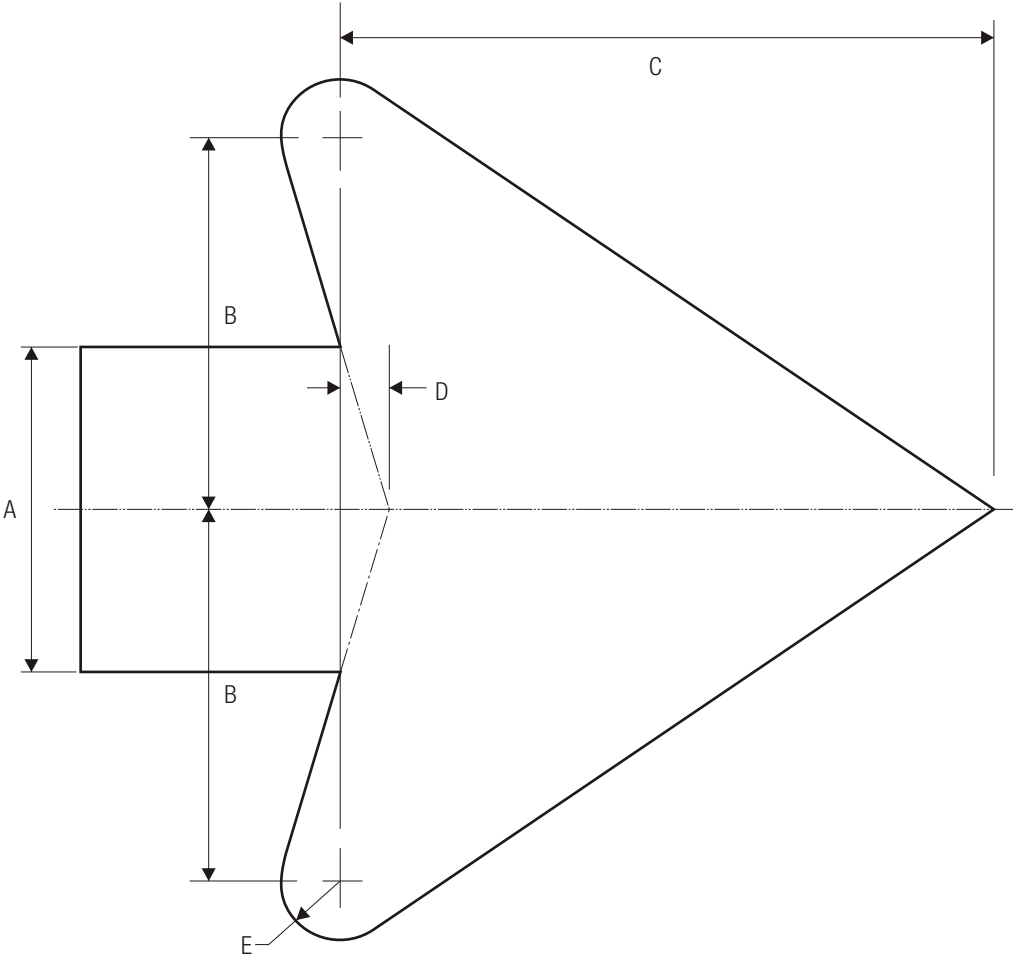

R10-3f

PUSH BUTTON EDUCATIONAL - STREET NAME

- * See pages 6-8 and 6-10 for symbol designs.
- ** Reduce character spacing 50%.

- COLORS: LEGEND, BORDER — BLACK
 BACKGROUND — WHITE (RETROREFLECTIVE)
 UPRAISED HAND SYMBOL — ORANGE (RETROREFLECTIVE) ON BLACK
 PEDESTRIAN SYMBOL — WHITE (RETROREFLECTIVE) ON BLACK

STANDARD ARROW DETAILS

A	B	C	D	E
2	2.313	4.063	.313	.375
2.25	2.625	4.5	.375	.438
2.5	2.875	5.063	.375	.5
2.625	3	5.25	.375	.5
2.75	3	5.563	.438	.563
3	3.5	6.125	.438	.563
3.125	3.625	6.375	.5	.625
3.25	3.75	6.625	.5	.625
3.313	3.813	6.688	.5	.688
3.5	4	7.125	.563	.688
3.75	4.313	7.625	.563	.75
4	4.625	8.125	.625	.813
4.063	4.75	8.25	.625	.813
4.25	4.875	8.625	.625	.813
4.375	5	8.875	.688	.875
4.5	5.188	9.125	.688	.875