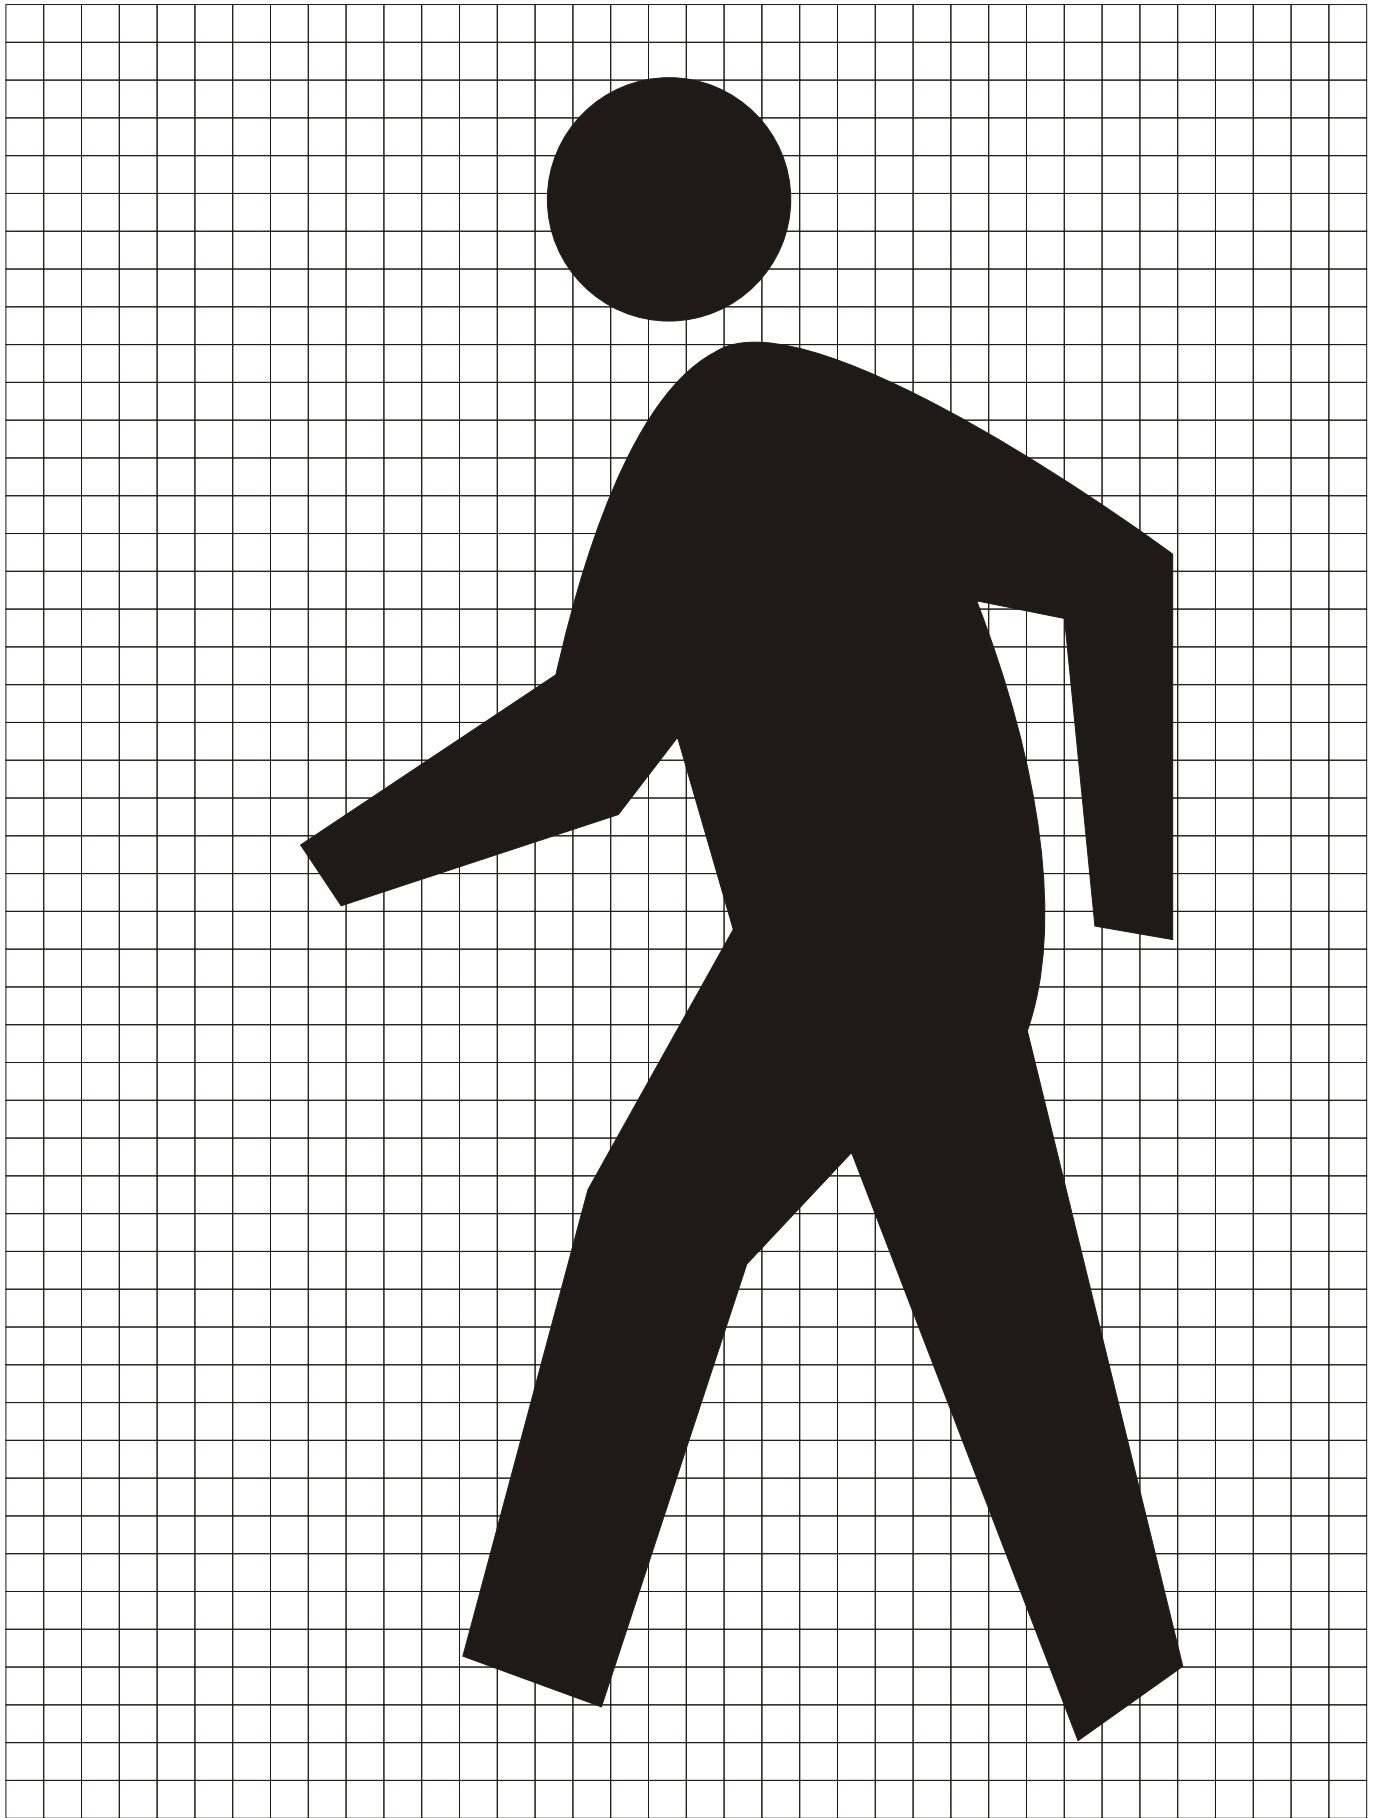

R10-3f

PUSH BUTTON EDUCATIONAL - STREET NAME

- * See pages 6-8 and 6-10 for symbol designs.
- ** Reduce character spacing 50%.

- COLORS: LEGEND, BORDER — BLACK
 BACKGROUND — WHITE (RETROREFLECTIVE)
 UPRAISED HAND SYMBOL — ORANGE (RETROREFLECTIVE) ON BLACK
 PEDESTRIAN SYMBOL — WHITE (RETROREFLECTIVE) ON BLACK

STANDARD ARROW DETAILS

A	B	C	D	E
2	2.313	4.063	.313	.375
2.25	2.625	4.5	.375	.438
2.5	2.875	5.063	.375	.5
2.625	3	5.25	.375	.5
2.75	3	5.563	.438	.563
3	3.5	6.125	.438	.563
3.125	3.625	6.375	.5	.625
3.25	3.75	6.625	.5	.625
3.313	3.813	6.688	.5	.688
3.5	4	7.125	.563	.688
3.75	4.313	7.625	.563	.75
4	4.625	8.125	.625	.813
4.063	4.75	8.25	.625	.813
4.25	4.875	8.625	.625	.813
4.375	5	8.875	.688	.875
4.5	5.188	9.125	.688	.875