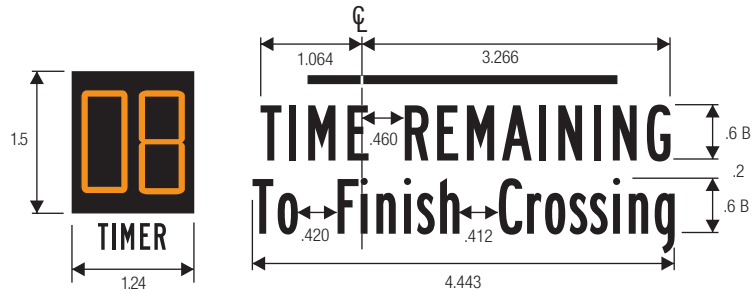

R10-3e

COUNT-DOWN PEDESTRIAN

* See pages 6-8 and 6-10 for symbol design.

- COLORS:**
- LEGEND, BORDER — BLACK
 - BACKGROUND — WHITE (RETROREFLECTIVE)
 - UPRAISED HAND SYMBOL, TIMER — ORANGE (RETROREFLECTIVE) ON BLACK
 - PEDESTRIAN SYMBOL — WHITE (RETROREFLECTIVE) ON BLACK