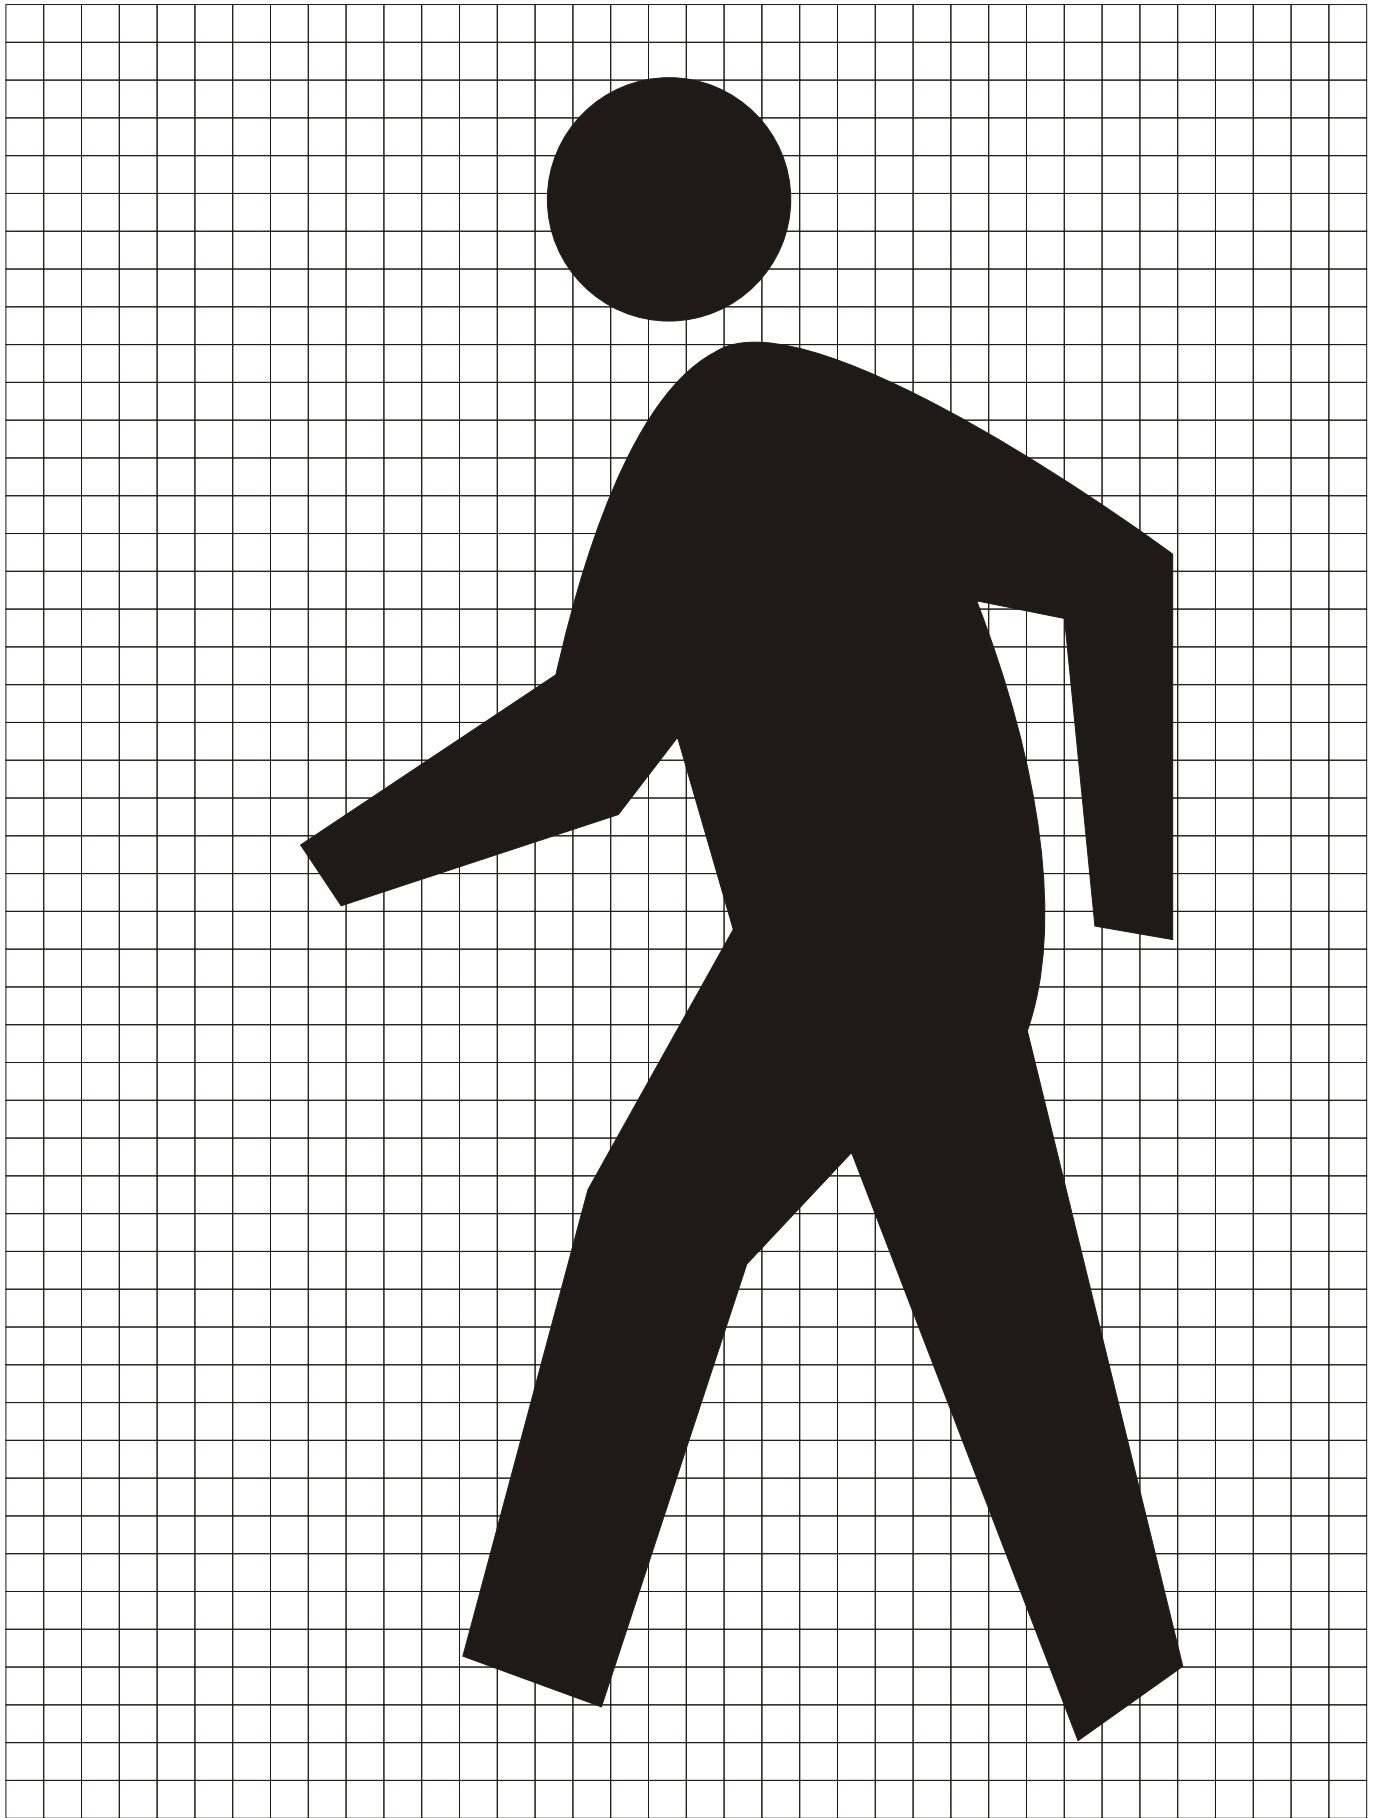

R10-3d

PUSH BUTTON EDUCATIONAL (TWO-STAGE CROSSING)

- COLORS: LEGEND, BORDER — BLACK
 BACKGROUND — WHITE (RETROREFLECTIVE)
 UPRAISED HAND SYMBOL — ORANGE (RETROREFLECTIVE) ON BLACK
 PEDESTRIAN SYMBOL — WHITE (RETROREFLECTIVE) ON BLACK

*See pages 6-8 and 6-10 for symbol designs.

STANDARD ARROW DETAILS

A	B	C	D	E
2	2.313	4.063	.313	.375
2.25	2.625	4.5	.375	.438
2.5	2.875	5.063	.375	.5
2.625	3	5.25	.375	.5
2.75	3	5.563	.438	.563
3	3.5	6.125	.438	.563
3.125	3.625	6.375	.5	.625
3.25	3.75	6.625	.5	.625
3.313	3.813	6.688	.5	.688
3.5	4	7.125	.563	.688
3.75	4.313	7.625	.563	.75
4	4.625	8.125	.625	.813
4.063	4.75	8.25	.625	.813
4.25	4.875	8.625	.625	.813
4.375	5	8.875	.688	.875
4.5	5.188	9.125	.688	.875