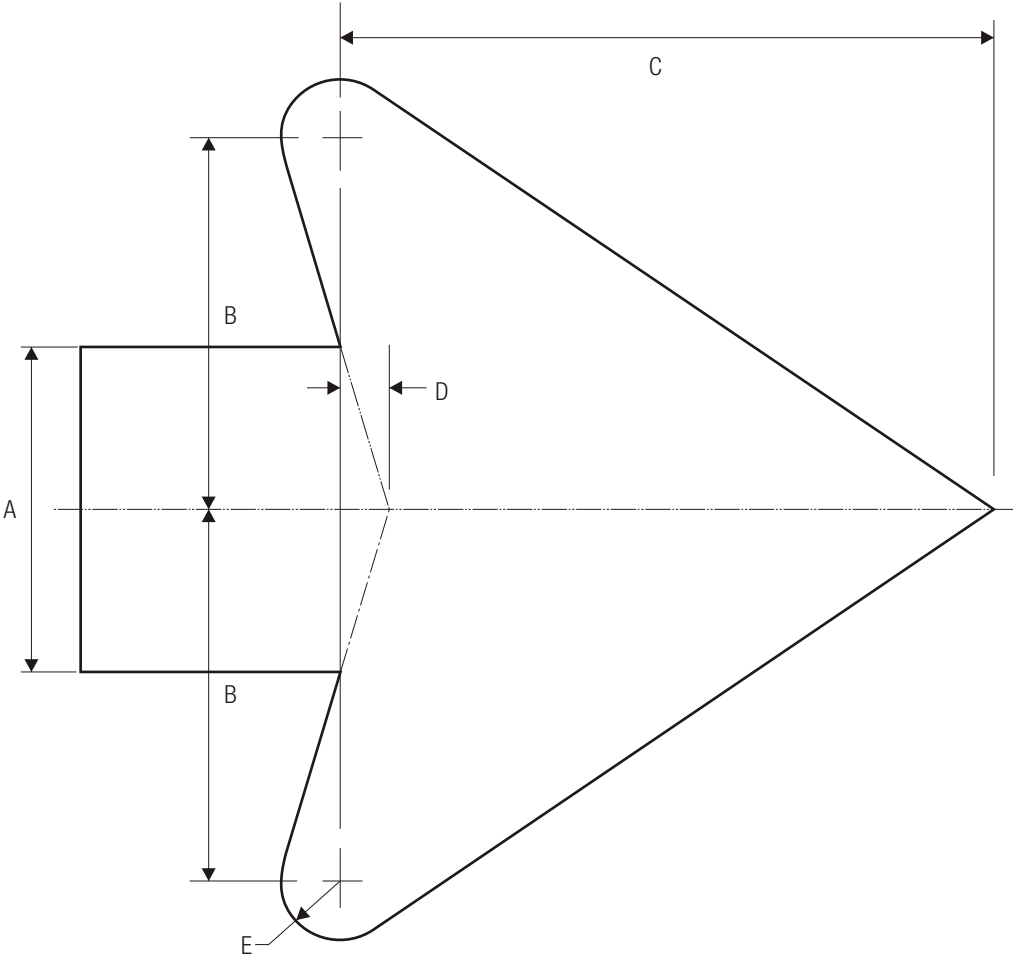

R10-3d

PUSH BUTTON EDUCATIONAL (TWO-STAGE CROSSING)

- COLORS: LEGEND, BORDER — BLACK
 BACKGROUND — WHITE (RETROREFLECTIVE)
 UPRAISED HAND SYMBOL — ORANGE (RETROREFLECTIVE) ON BLACK
 PEDESTRIAN SYMBOL — WHITE (RETROREFLECTIVE) ON BLACK

*See pages 6-8 and 6-10 for symbol designs.

STANDARD ARROW DETAILS

A	B	C	D	E
2	2.313	4.063	.313	.375
2.25	2.625	4.5	.375	.438
2.5	2.875	5.063	.375	.5
2.625	3	5.25	.375	.5
2.75	3	5.563	.438	.563
3	3.5	6.125	.438	.563
3.125	3.625	6.375	.5	.625
3.25	3.75	6.625	.5	.625
3.313	3.813	6.688	.5	.688
3.5	4	7.125	.563	.688
3.75	4.313	7.625	.563	.75
4	4.625	8.125	.625	.813
4.063	4.75	8.25	.625	.813
4.25	4.875	8.625	.625	.813
4.375	5	8.875	.688	.875
4.5	5.188	9.125	.688	.875