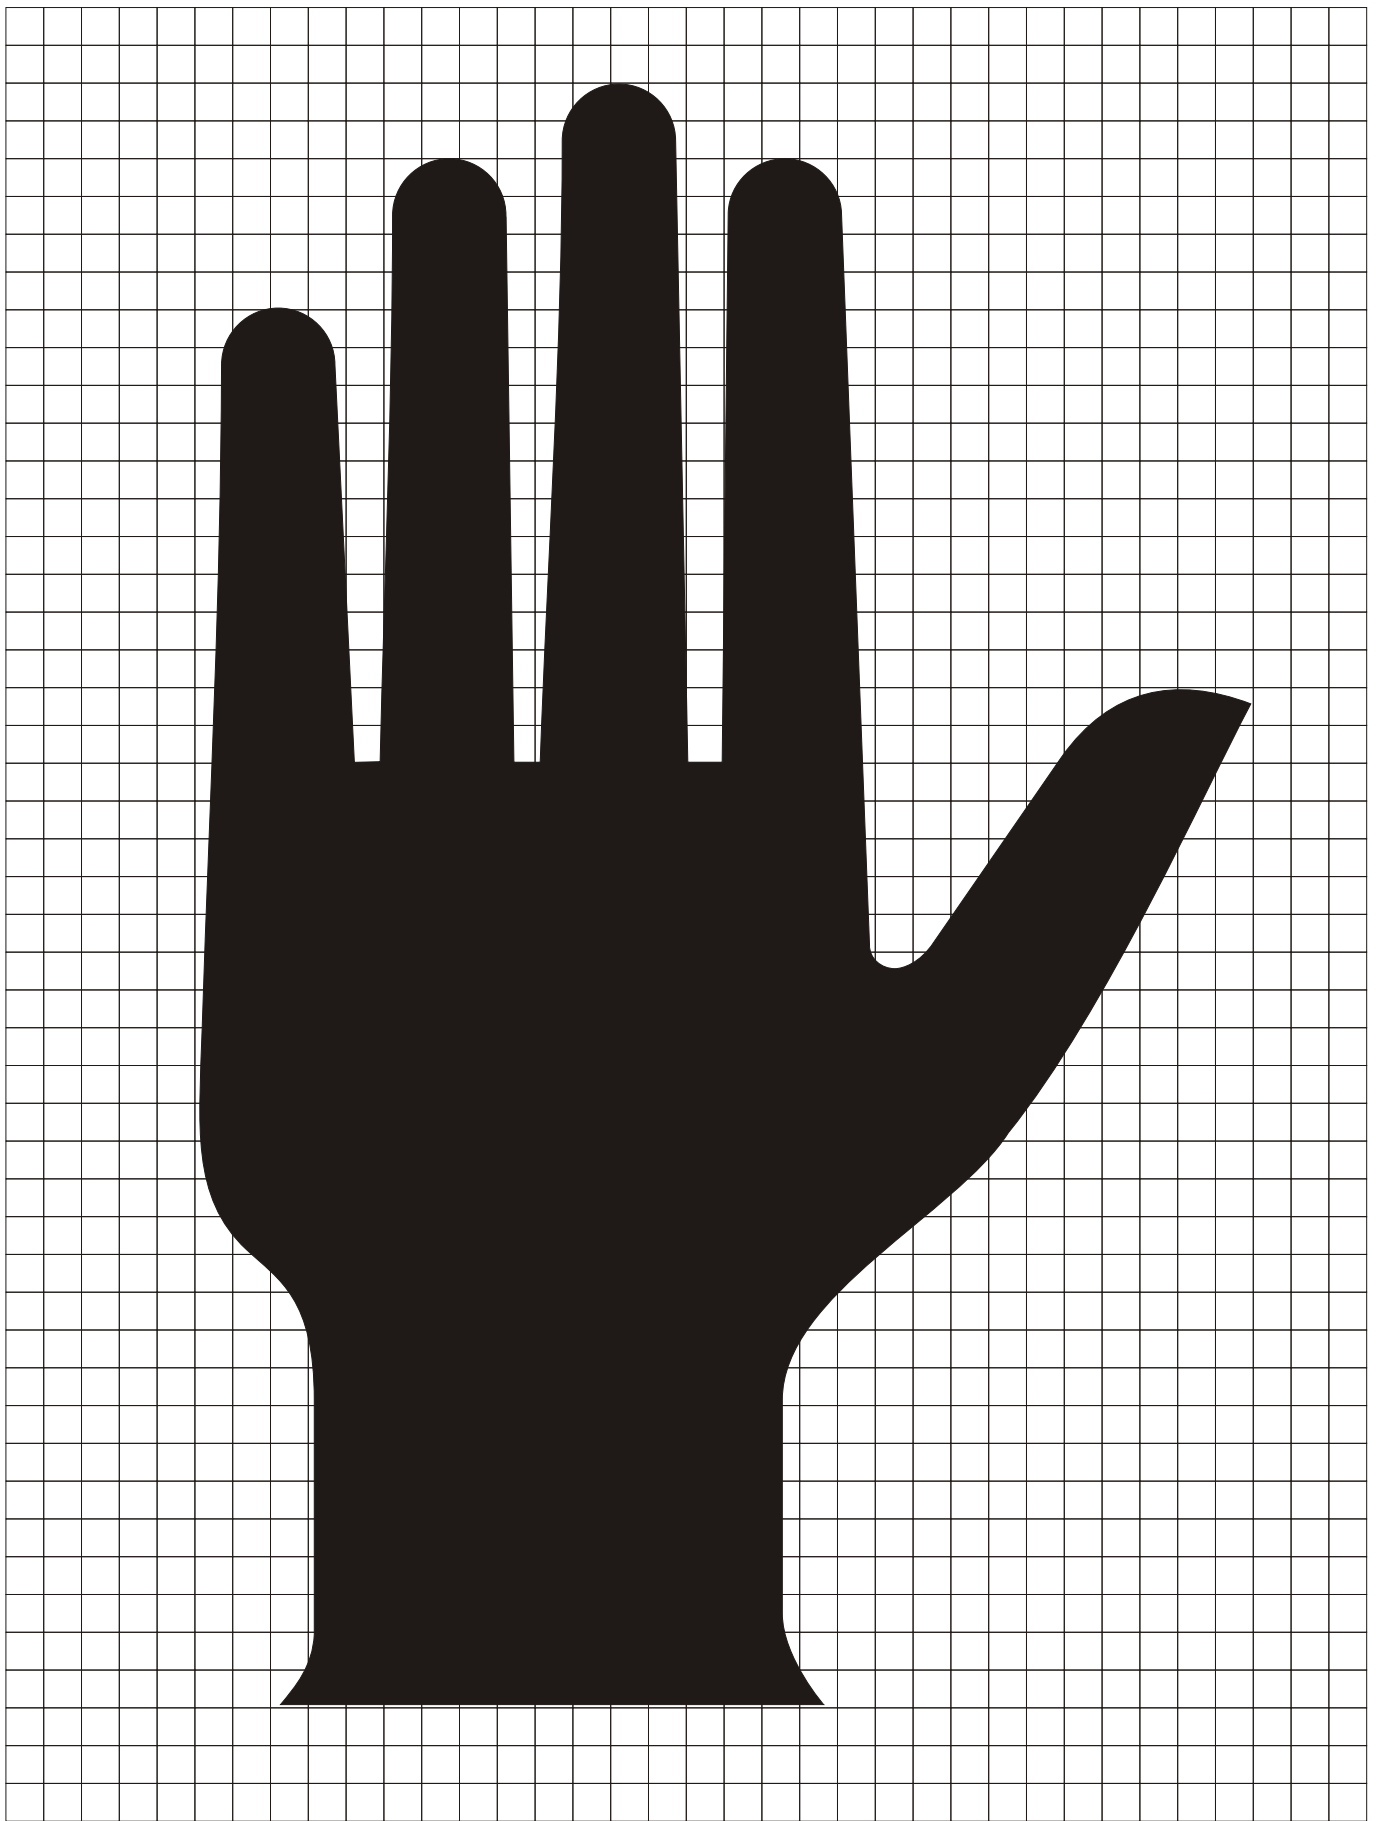

R10-3d

PUSH BUTTON EDUCATIONAL (TWO-STAGE CROSSING)

- COLORS: LEGEND, BORDER — BLACK
 BACKGROUND — WHITE (RETROREFLECTIVE)
 UPRAISED HAND SYMBOL — ORANGE (RETROREFLECTIVE) ON BLACK
 PEDESTRIAN SYMBOL — WHITE (RETROREFLECTIVE) ON BLACK

*See pages 6-8 and 6-10 for symbol designs.

STANDARD ARROW DETAILS

A	B	C	D	E
2	2.313	4.063	.313	.375
2.25	2.625	4.5	.375	.438
2.5	2.875	5.063	.375	.5
2.625	3	5.25	.375	.5
2.75	3	5.563	.438	.563
3	3.5	6.125	.438	.563
3.125	3.625	6.375	.5	.625
3.25	3.75	6.625	.5	.625
3.313	3.813	6.688	.5	.688
3.5	4	7.125	.563	.688
3.75	4.313	7.625	.563	.75
4	4.625	8.125	.625	.813
4.063	4.75	8.25	.625	.813
4.25	4.875	8.625	.625	.813
4.375	5	8.875	.688	.875
4.5	5.188	9.125	.688	.875