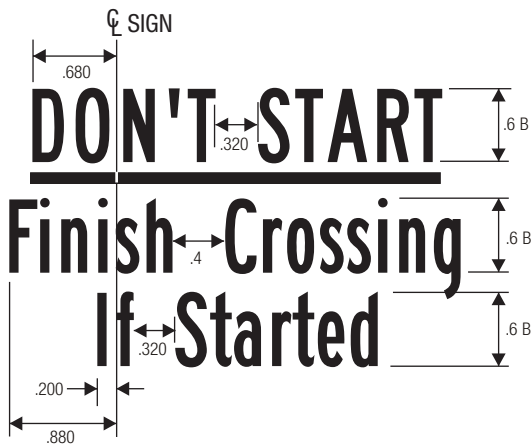

R10-3d

PUSH BUTTON EDUCATIONAL (TWO-STAGE CROSSING)

- COLORS: LEGEND, BORDER — BLACK
 BACKGROUND — WHITE (RETROREFLECTIVE)
 UPRAISED HAND SYMBOL — ORANGE (RETROREFLECTIVE) ON BLACK
 PEDESTRIAN SYMBOL — WHITE (RETROREFLECTIVE) ON BLACK

*See pages 6-8 and 6-10 for symbol designs.

STANDARD ARROW DETAILS

A	B	C	D	E
2	2.313	4.063	.313	.375
2.25	2.625	4.5	.375	.438
2.5	2.875	5.063	.375	.5
2.625	3	5.25	.375	.5
2.75	3	5.563	.438	.563
3	3.5	6.125	.438	.563
3.125	3.625	6.375	.5	.625
3.25	3.75	6.625	.5	.625
3.313	3.813	6.688	.5	.688
3.5	4	7.125	.563	.688
3.75	4.313	7.625	.563	.75
4	4.625	8.125	.625	.813
4.063	4.75	8.25	.625	.813
4.25	4.875	8.625	.625	.813
4.375	5	8.875	.688	.875
4.5	5.188	9.125	.688	.875