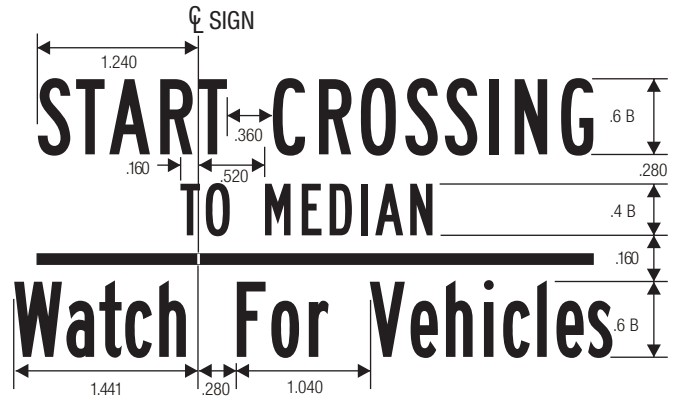

R10-3d

PUSH BUTTON EDUCATIONAL (TWO-STAGE CROSSING)

- COLORS: LEGEND, BORDER — BLACK
 BACKGROUND — WHITE (RETROREFLECTIVE)
 UPRAISED HAND SYMBOL — ORANGE (RETROREFLECTIVE) ON BLACK
 PEDESTRIAN SYMBOL — WHITE (RETROREFLECTIVE) ON BLACK

*See pages 6-8 and 6-10 for symbol designs.

STANDARD ARROW DETAILS

A	B	C	D	E
2	2.313	4.063	.313	.375
2.25	2.625	4.5	.375	.438
2.5	2.875	5.063	.375	.5
2.625	3	5.25	.375	.5
2.75	3	5.563	.438	.563
3	3.5	6.125	.438	.563
3.125	3.625	6.375	.5	.625
3.25	3.75	6.625	.5	.625
3.313	3.813	6.688	.5	.688
3.5	4	7.125	.563	.688
3.75	4.313	7.625	.563	.75
4	4.625	8.125	.625	.813
4.063	4.75	8.25	.625	.813
4.25	4.875	8.625	.625	.813
4.375	5	8.875	.688	.875
4.5	5.188	9.125	.688	.875