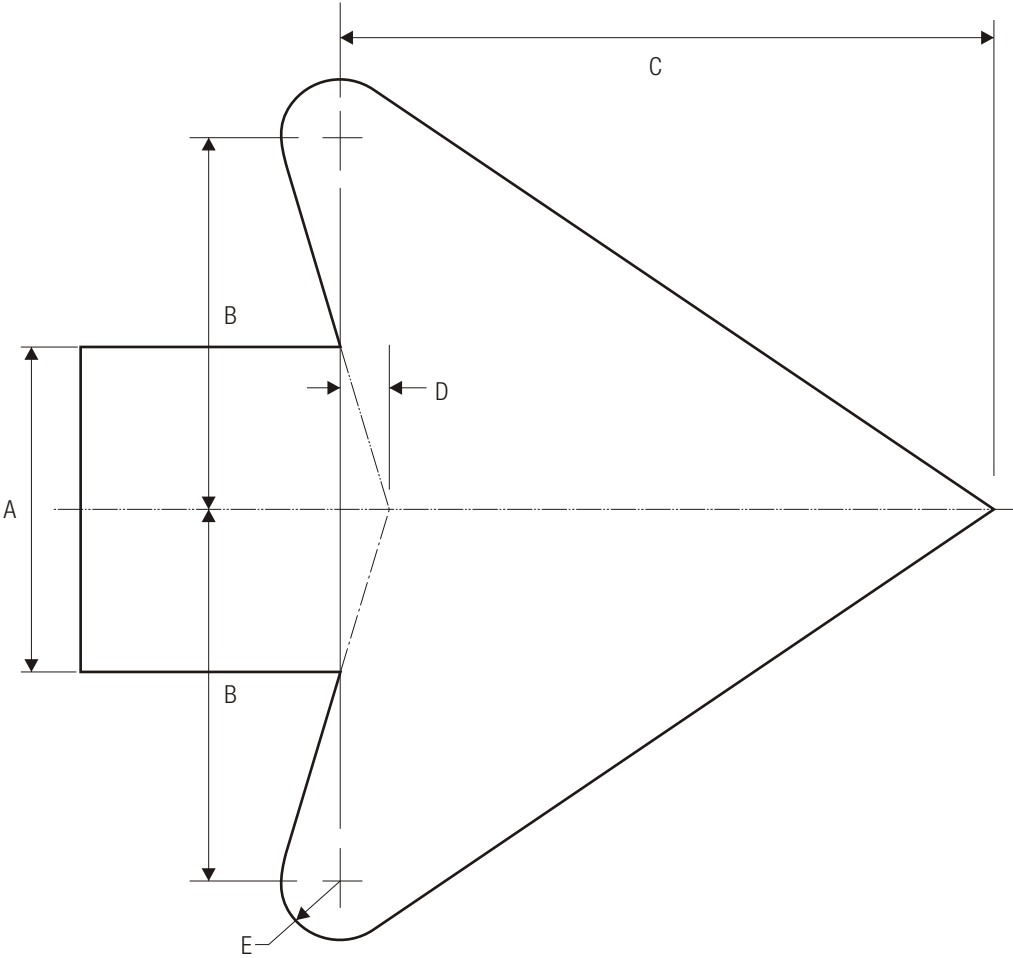

R10-3c
PUSH BUTTON EDUCATIONAL

- COLORS: LEGEND, BORDER — BLACK
BACKGROUND — WHITE (RETROREFLECTIVE)
WALK — WHITE (RETROREFLECTIVE) ON BLACK
DONT WALK — ORANGE (RETROREFLECTIVE) ON BLACK

STANDARD ARROW DETAILS

A	B	C	D	E
2	2.313	4.063	.313	.375
2.25	2.625	4.5	.375	.438
2.5	2.875	5.063	.375	.5
2.625	3	5.25	.375	.5
2.75	3	5.563	.438	.563
3	3.5	6.125	.438	.563
3.125	3.625	6.375	.5	.625
3.25	3.75	6.625	.5	.625
3.313	3.813	6.688	.5	.688
3.5	4	7.125	.563	.688
3.75	4.313	7.625	.563	.75
4	4.625	8.125	.625	.813
4.063	4.75	8.25	.625	.813
4.25	4.875	8.625	.625	.813
4.375	5	8.875	.688	.875
4.5	5.188	9.125	.688	.875