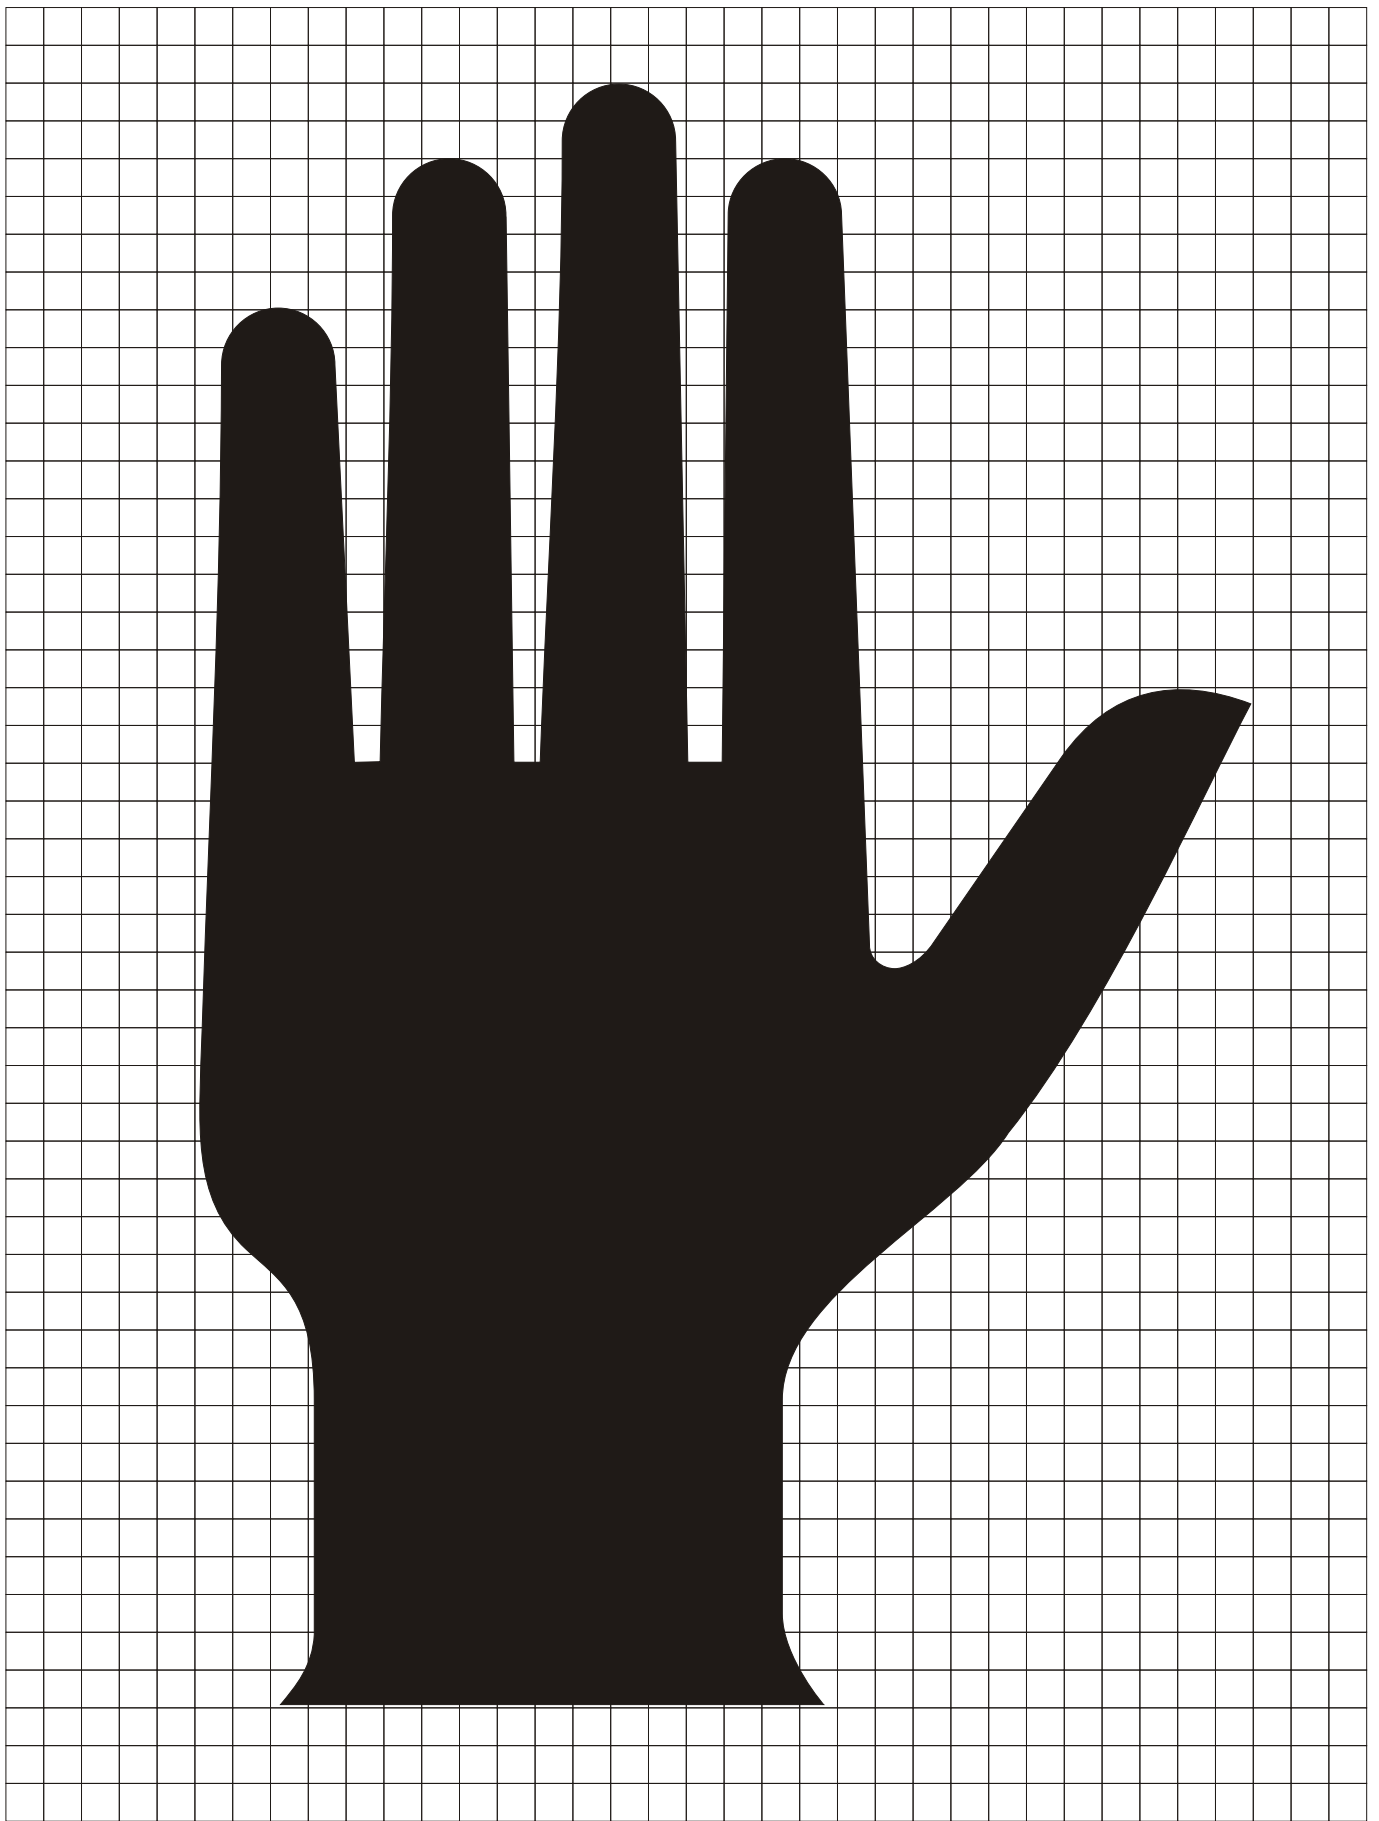

*See pages 6-8 and 6-10 for symbol designs.

R10-3b

PUSHBUTTON EDUCATIONAL

- COLORS:
- LEGEND, BORDER — BLACK
 - BACKGROUND — WHITE (RETROREFLECTIVE)
 - UPRAISED HAND SYMBOL — ORANGE (RETROREFLECTIVE) ON BLACK
 - PEDESTRIAN SYMBOL — WHITE (RETROREFLECTIVE) ON BLACK

STANDARD ARROW DETAILS

A	B	C	D	E
2	2.313	4.063	.313	.375
2.25	2.625	4.5	.375	.438
2.5	2.875	5.063	.375	.5
2.625	3	5.25	.375	.5
2.75	3	5.563	.438	.563
3	3.5	6.125	.438	.563
3.125	3.625	6.375	.5	.625
3.25	3.75	6.625	.5	.625
3.313	3.813	6.688	.5	.688
3.5	4	7.125	.563	.688
3.75	4.313	7.625	.563	.75
4	4.625	8.125	.625	.813
4.063	4.75	8.25	.625	.813
4.25	4.875	8.625	.625	.813
4.375	5	8.875	.688	.875
4.5	5.188	9.125	.688	.875