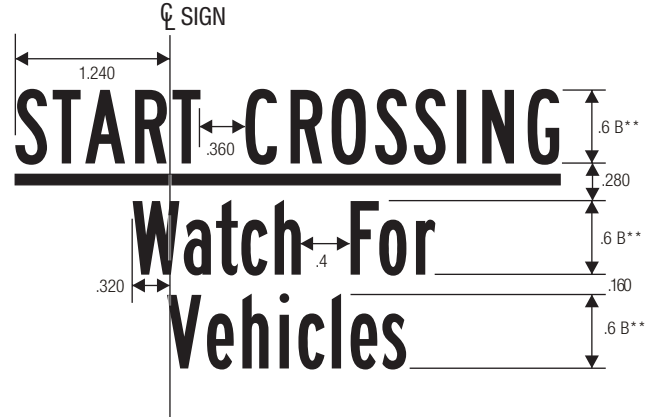

*See pages 6-8 and 6-10 for symbol designs.

R10-3b

PUSHBUTTON EDUCATIONAL

- COLORS:
- LEGEND, BORDER — BLACK
 - BACKGROUND — WHITE (RETROREFLECTIVE)
 - UPRAISED HAND SYMBOL — ORANGE (RETROREFLECTIVE) ON BLACK
 - PEDESTRIAN SYMBOL — WHITE (RETROREFLECTIVE) ON BLACK

STANDARD ARROW DETAILS

A	B	C	D	E
2	2.313	4.063	.313	.375
2.25	2.625	4.5	.375	.438
2.5	2.875	5.063	.375	.5
2.625	3	5.25	.375	.5
2.75	3	5.563	.438	.563
3	3.5	6.125	.438	.563
3.125	3.625	6.375	.5	.625
3.25	3.75	6.625	.5	.625
3.313	3.813	6.688	.5	.688
3.5	4	7.125	.563	.688
3.75	4.313	7.625	.563	.75
4	4.625	8.125	.625	.813
4.063	4.75	8.25	.625	.813
4.25	4.875	8.625	.625	.813
4.375	5	8.875	.688	.875
4.5	5.188	9.125	.688	.875

A	B	C	D	E
4.75	5.438	9.625	.75	1
4.875	5.625	9.875	.75	1
5	5.75	10.125	.75	1
5.25	6	10.625	.813	1.063
5.5	6.375	11.125	.875	1.125
5.75	6.625	11.688	.875	1.125
6	6.875	12.188	.938	1.188
6.5	7.5	13.188	1	1.625
7	8	14.188	1.063	1.375
7.5	8.625	15.188	1.125	1.5
8	9.188	16.25	1.25	1.625