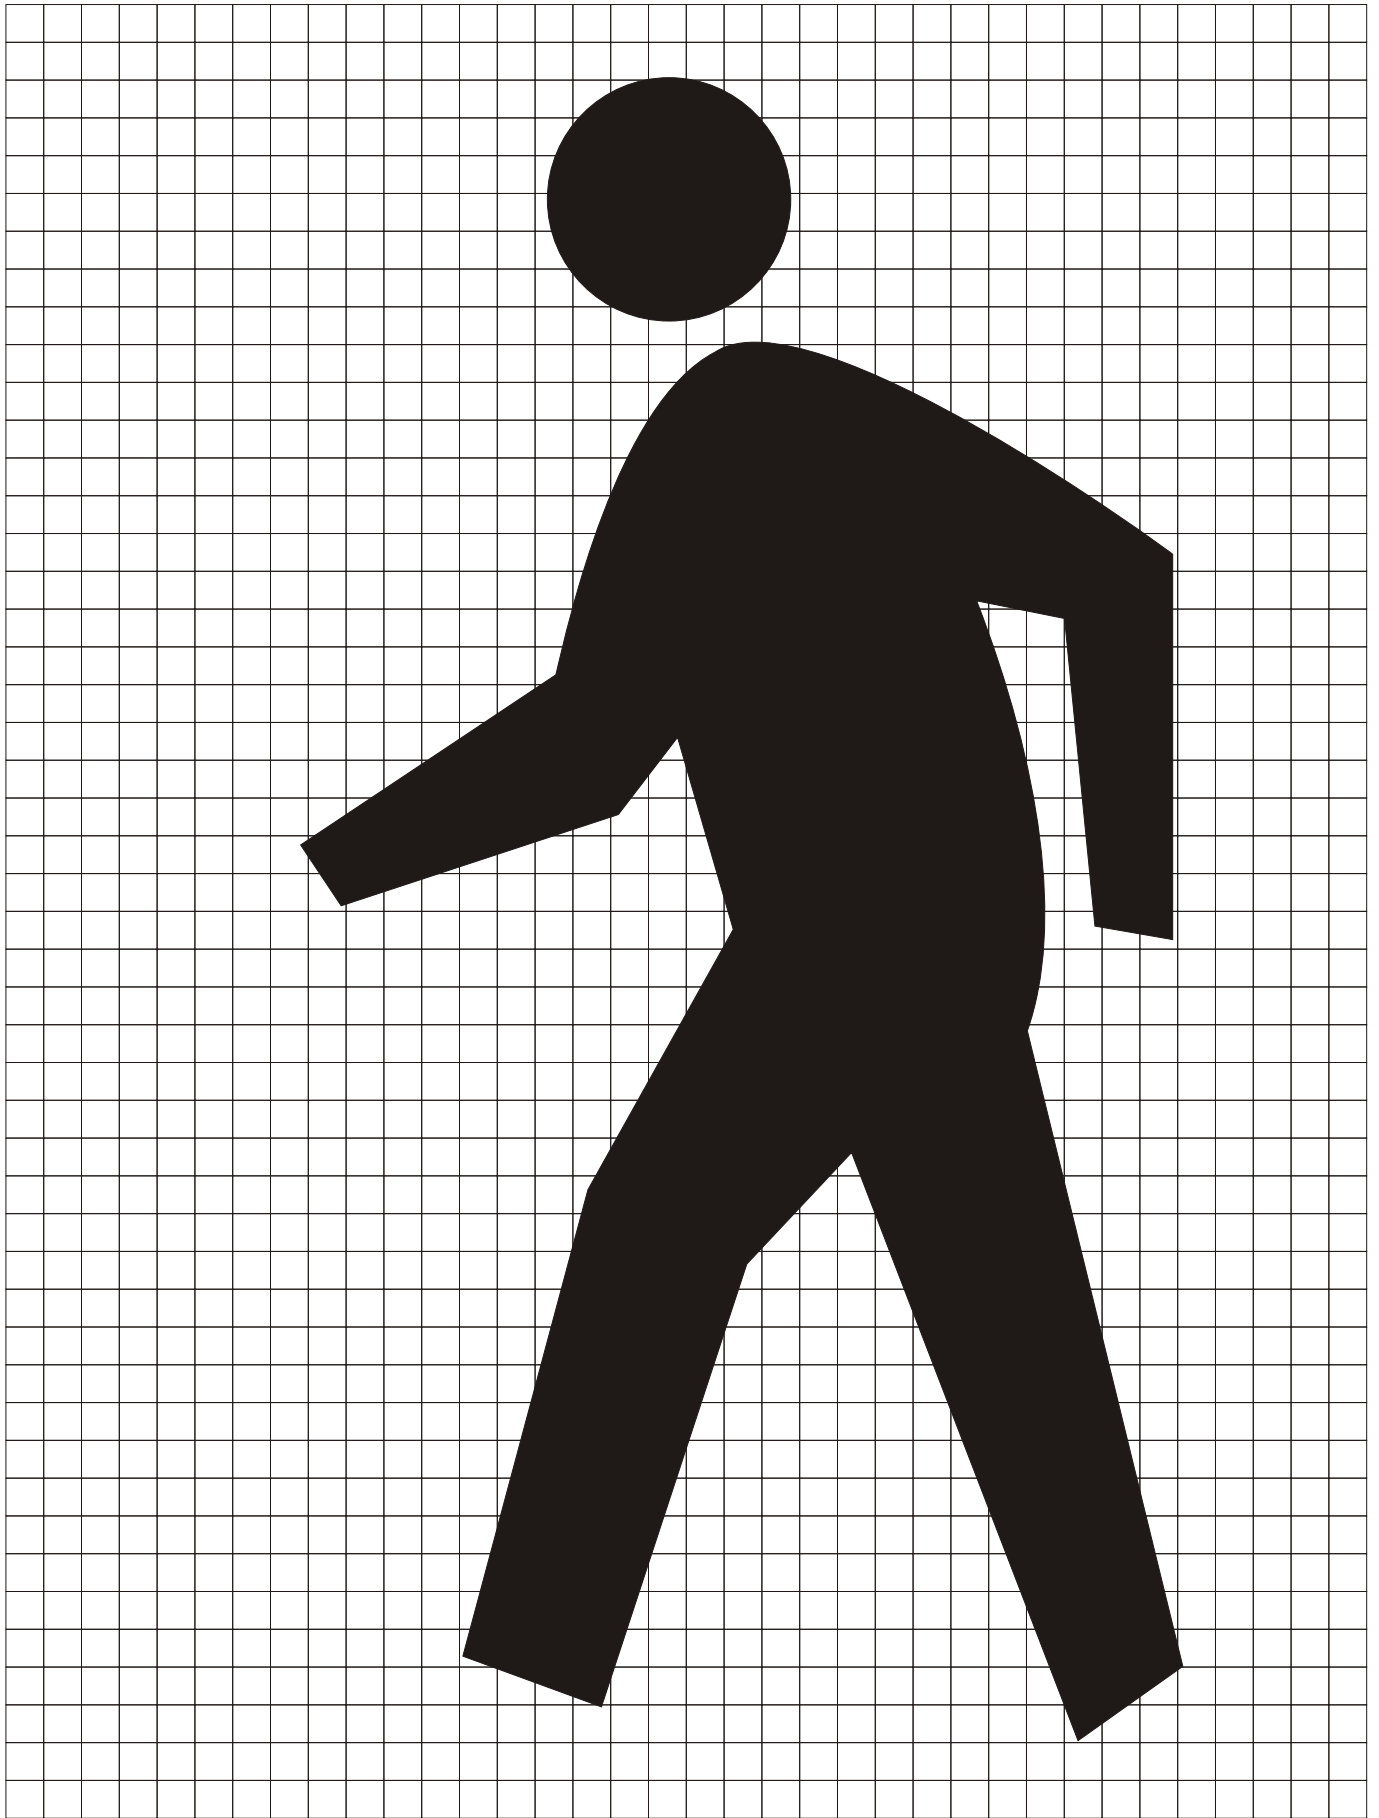

*See pages 6-8 and 6-10 for symbol designs.

R10-3b

PUSHBUTTON EDUCATIONAL

- COLORS:
- LEGEND, BORDER — BLACK
 - BACKGROUND — WHITE (RETROREFLECTIVE)
 - UPRAISED HAND SYMBOL — ORANGE (RETROREFLECTIVE) ON BLACK
 - PEDESTRIAN SYMBOL — WHITE (RETROREFLECTIVE) ON BLACK

STANDARD ARROW DETAILS

A	B	C	D	E
2	2.313	4.063	.313	.375
2.25	2.625	4.5	.375	.438
2.5	2.875	5.063	.375	.5
2.625	3	5.25	.375	.5
2.75	3	5.563	.438	.563
3	3.5	6.125	.438	.563
3.125	3.625	6.375	.5	.625
3.25	3.75	6.625	.5	.625
3.313	3.813	6.688	.5	.688
3.5	4	7.125	.563	.688
3.75	4.313	7.625	.563	.75
4	4.625	8.125	.625	.813
4.063	4.75	8.25	.625	.813
4.25	4.875	8.625	.625	.813
4.375	5	8.875	.688	.875
4.5	5.188	9.125	.688	.875