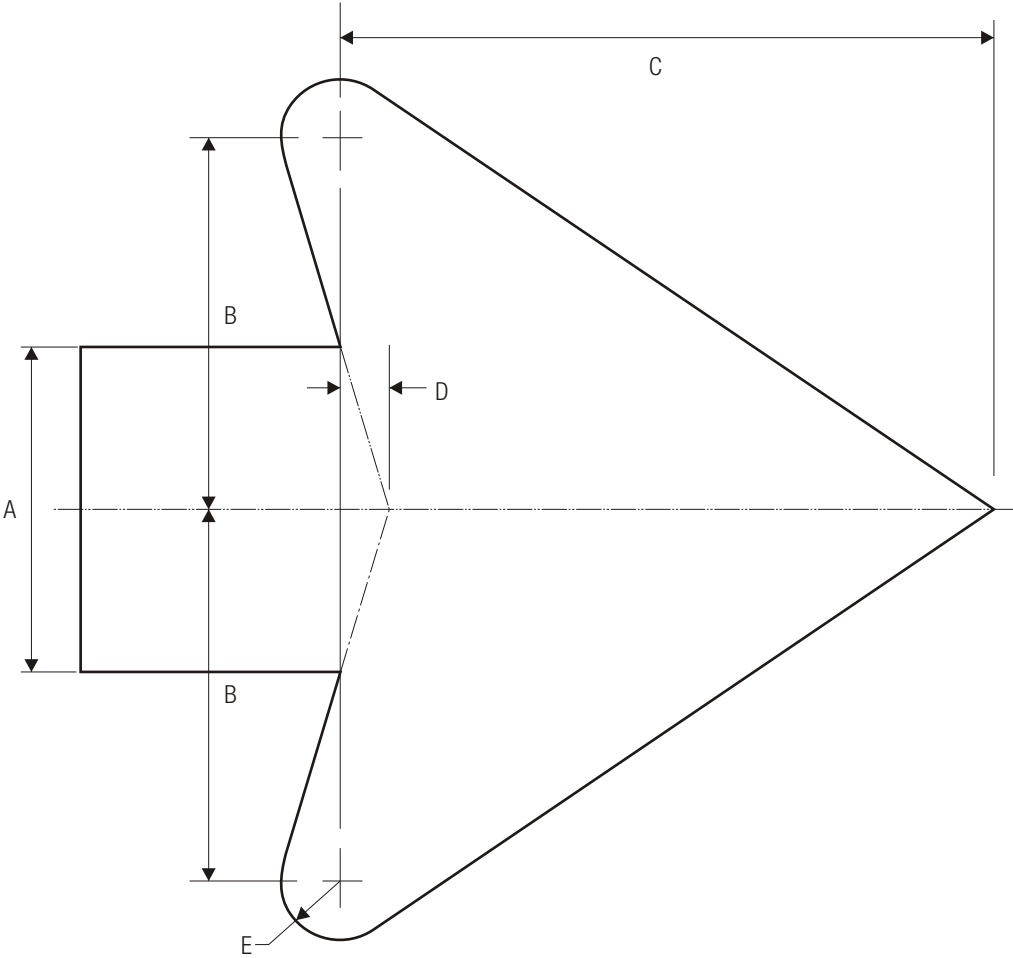

*See pages 6-8 and 6-10 for symbol designs.

R10-3b

PUSHBUTTON EDUCATIONAL

- COLORS:
- LEGEND, BORDER — BLACK
 - BACKGROUND — WHITE (RETROREFLECTIVE)
 - UPRAISED HAND SYMBOL — ORANGE (RETROREFLECTIVE) ON BLACK
 - PEDESTRIAN SYMBOL — WHITE (RETROREFLECTIVE) ON BLACK

STANDARD ARROW DETAILS

A	B	C	D	E
2	2.313	4.063	.313	.375
2.25	2.625	4.5	.375	.438
2.5	2.875	5.063	.375	.5
2.625	3	5.25	.375	.5
2.75	3	5.563	.438	.563
3	3.5	6.125	.438	.563
3.125	3.625	6.375	.5	.625
3.25	3.75	6.625	.5	.625
3.313	3.813	6.688	.5	.688
3.5	4	7.125	.563	.688
3.75	4.313	7.625	.563	.75
4	4.625	8.125	.625	.813
4.063	4.75	8.25	.625	.813
4.25	4.875	8.625	.625	.813
4.375	5	8.875	.688	.875
4.5	5.188	9.125	.688	.875