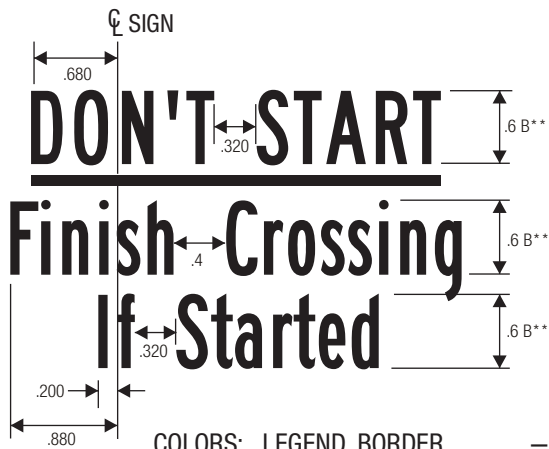

*See pages 6-8 and 6-10 for symbol designs.

R10-3b

PUSHBUTTON EDUCATIONAL

- COLORS:
- LEGEND, BORDER — BLACK
 - BACKGROUND — WHITE (RETROREFLECTIVE)
 - UPRAISED HAND SYMBOL — ORANGE (RETROREFLECTIVE) ON BLACK
 - PEDESTRIAN SYMBOL — WHITE (RETROREFLECTIVE) ON BLACK

STANDARD ARROW DETAILS

A	B	C	D	E
2	2.313	4.063	.313	.375
2.25	2.625	4.5	.375	.438
2.5	2.875	5.063	.375	.5
2.625	3	5.25	.375	.5
2.75	3	5.563	.438	.563
3	3.5	6.125	.438	.563
3.125	3.625	6.375	.5	.625
3.25	3.75	6.625	.5	.625
3.313	3.813	6.688	.5	.688
3.5	4	7.125	.563	.688
3.75	4.313	7.625	.563	.75
4	4.625	8.125	.625	.813
4.063	4.75	8.25	.625	.813
4.25	4.875	8.625	.625	.813
4.375	5	8.875	.688	.875
4.5	5.188	9.125	.688	.875