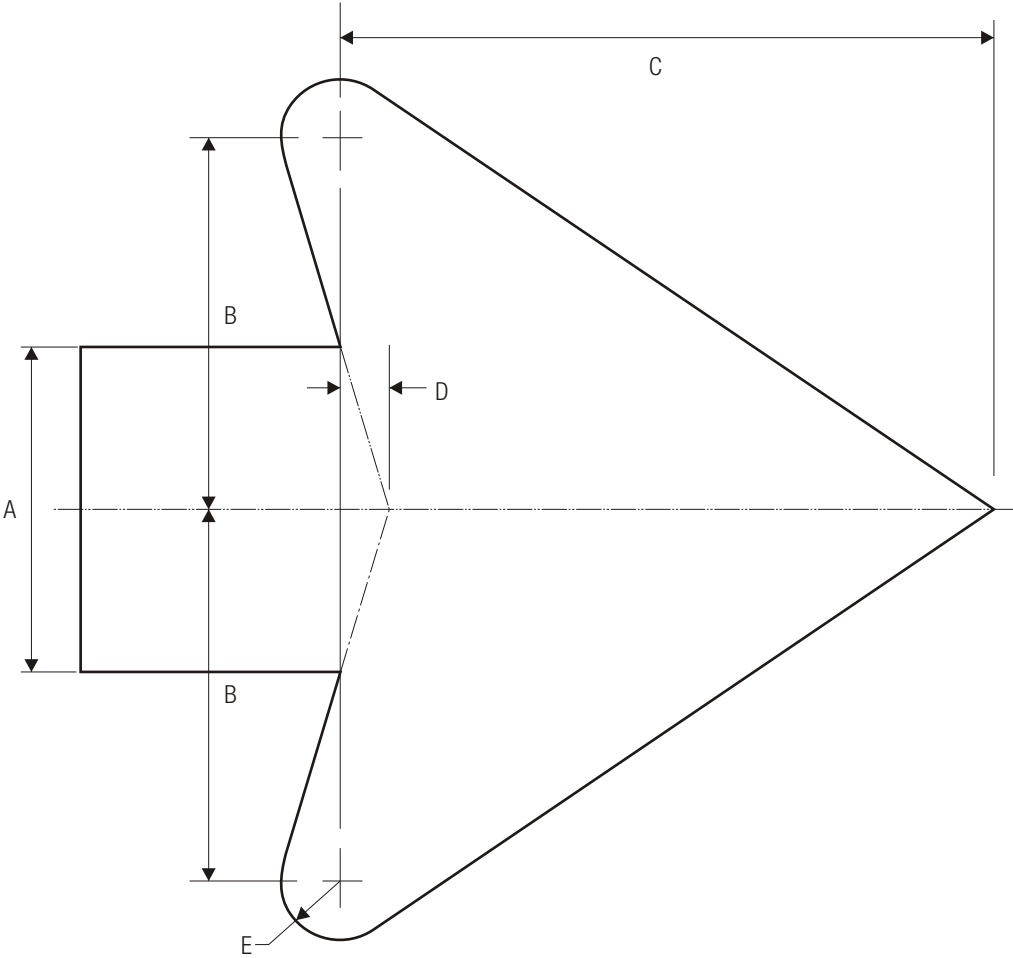

R10-3a

PUSH BUTTON TO CROSS STREET - WAIT FOR WALK

- * Reduce character spacing 20%.
- ** See page X-XX for symbol design.
- *** See page 6-2 for arrow design.
- **** See page 6-10 for symbol design.

COLORS: LEGEND, BORDER — BLACK
BACKGROUND — WHITE (RETROREFLECTIVE)

STANDARD ARROW DETAILS

A	B	C	D	E
2	2.313	4.063	.313	.375
2.25	2.625	4.5	.375	.438
2.5	2.875	5.063	.375	.5
2.625	3	5.25	.375	.5
2.75	3	5.563	.438	.563
3	3.5	6.125	.438	.563
3.125	3.625	6.375	.5	.625
3.25	3.75	6.625	.5	.625
3.313	3.813	6.688	.5	.688
3.5	4	7.125	.563	.688
3.75	4.313	7.625	.563	.75
4	4.625	8.125	.625	.813
4.063	4.75	8.25	.625	.813
4.25	4.875	8.625	.625	.813
4.375	5	8.875	.688	.875
4.5	5.188	9.125	.688	.875