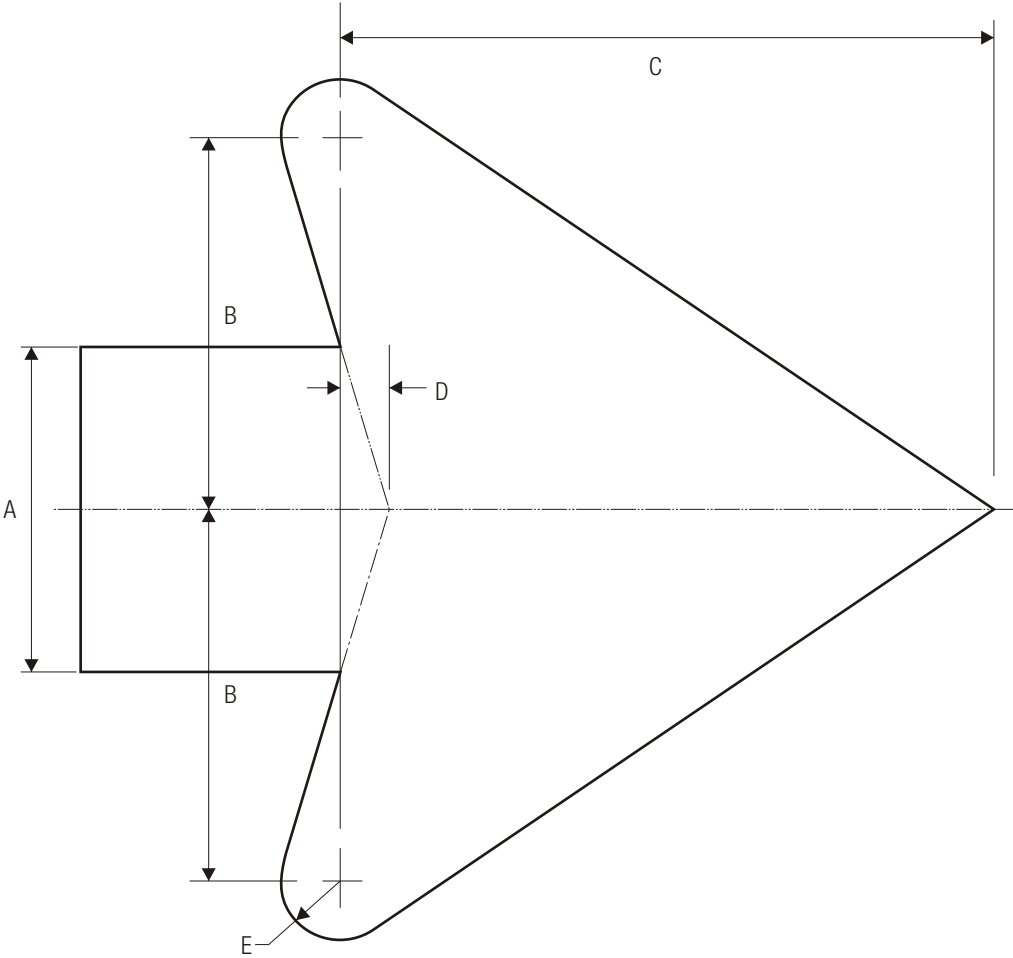

R10-3

PUSH BUTTON FOR WALK

- * Reduce character spacing 20%.
- ** See page X-XX for symbol design.
- *** See page 6-10 for symbol design.
- **** See page 6-2 for arrow design.

COLORS: LEGEND, BORDER — BLACK
BACKGROUND — WHITE (RETROREFLECTIVE)

STANDARD ARROW DETAILS

A	B	C	D	E
2	2.313	4.063	.313	.375
2.25	2.625	4.5	.375	.438
2.5	2.875	5.063	.375	.5
2.625	3	5.25	.375	.5
2.75	3	5.563	.438	.563
3	3.5	6.125	.438	.563
3.125	3.625	6.375	.5	.625
3.25	3.75	6.625	.5	.625
3.313	3.813	6.688	.5	.688
3.5	4	7.125	.563	.688
3.75	4.313	7.625	.563	.75
4	4.625	8.125	.625	.813
4.063	4.75	8.25	.625	.813
4.25	4.875	8.625	.625	.813
4.375	5	8.875	.688	.875
4.5	5.188	9.125	.688	.875