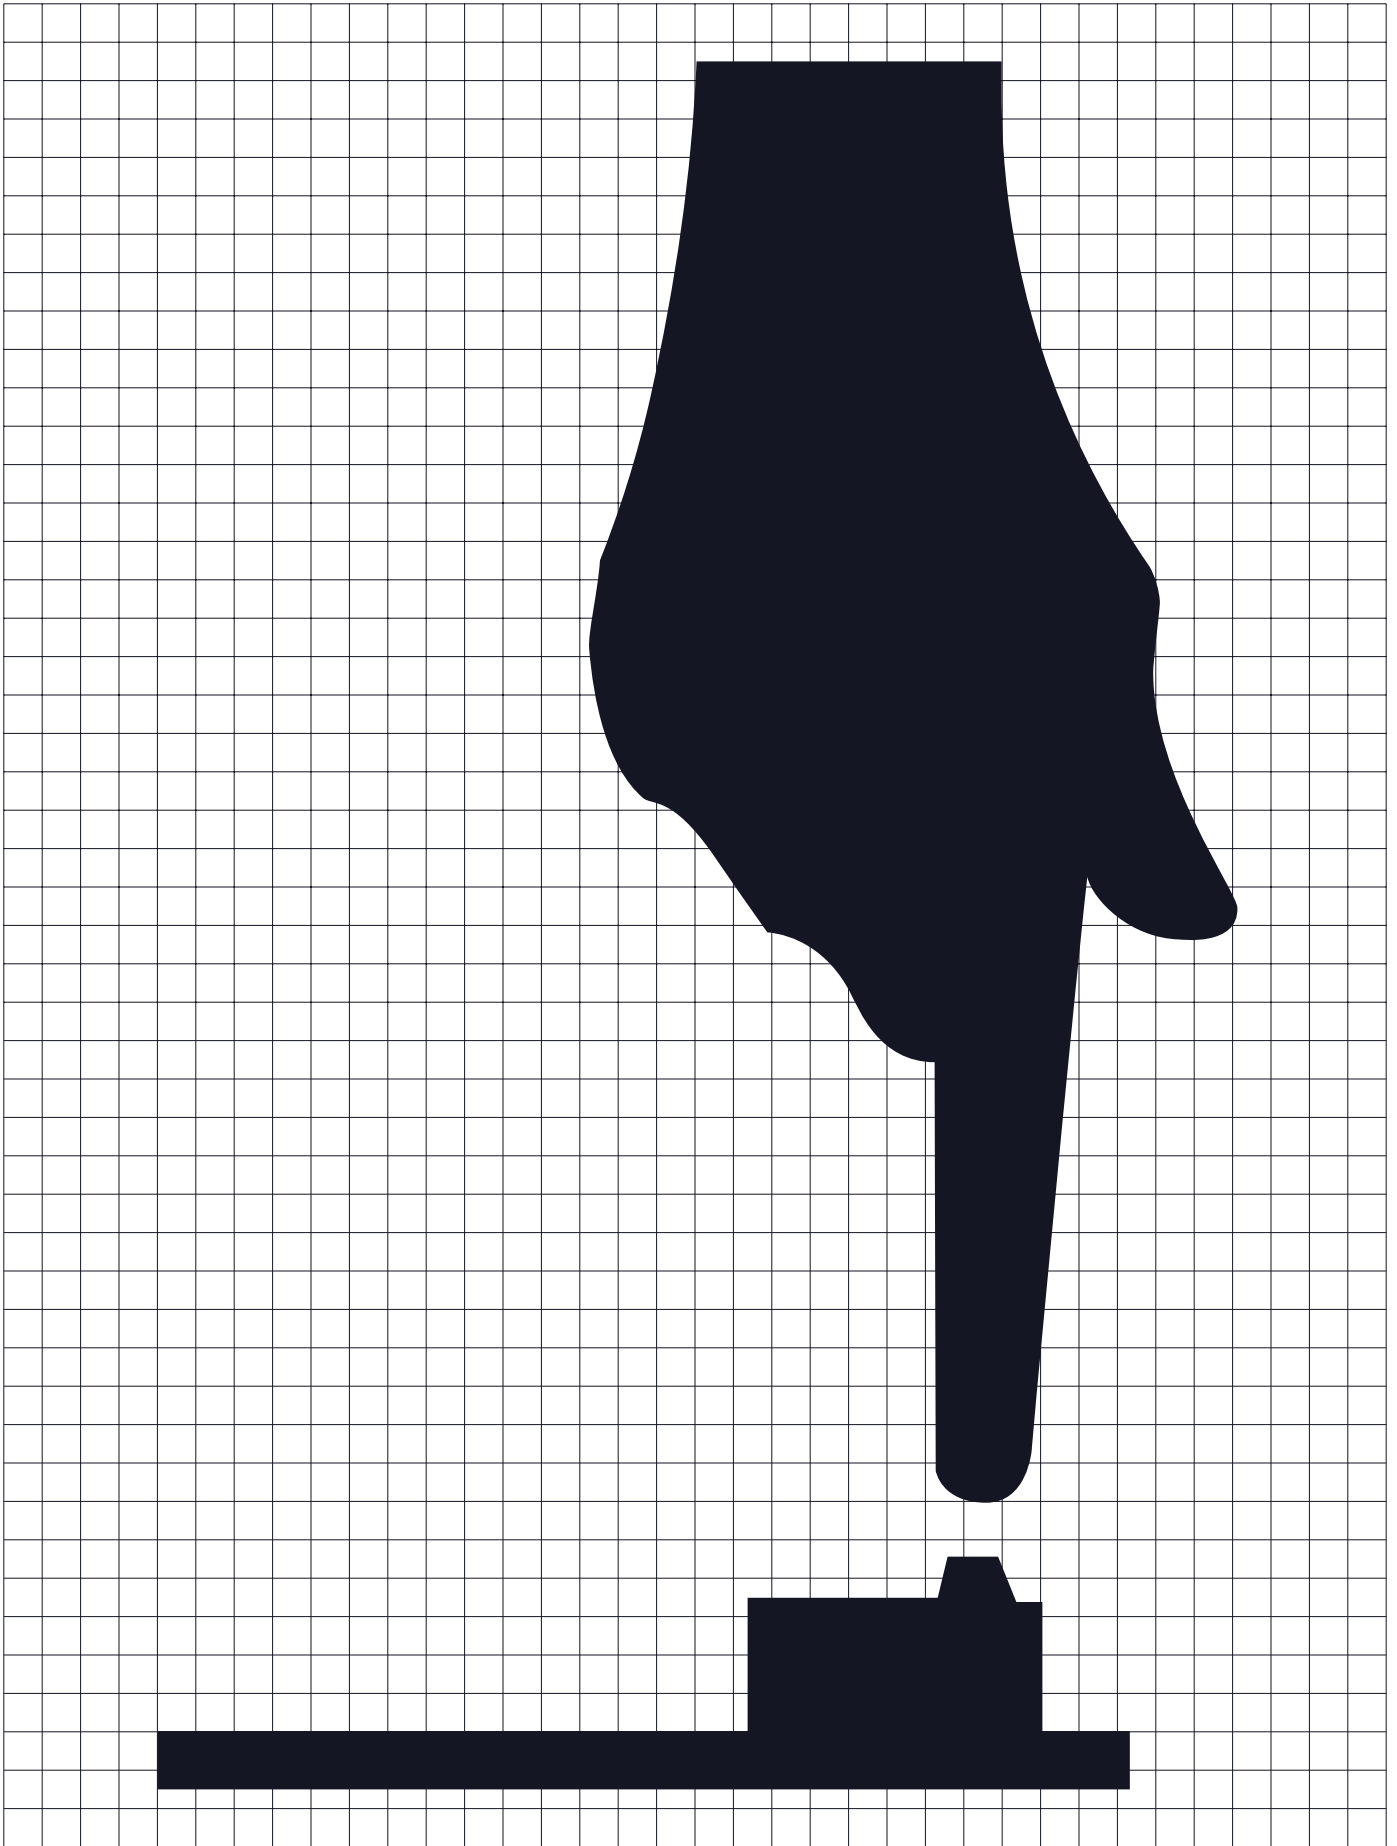

R10-3

PUSH BUTTON FOR WALK

- * Reduce character spacing 20%.
- ** See page X-XX for symbol design.
- *** See page 6-10 for symbol design.
- **** See page 6-2 for arrow design.

COLORS: LEGEND, BORDER — BLACK
BACKGROUND — WHITE (RETROREFLECTIVE)

STANDARD ARROW DETAILS

A	B	C	D	E
2	2.313	4.063	.313	.375
2.25	2.625	4.5	.375	.438
2.5	2.875	5.063	.375	.5
2.625	3	5.25	.375	.5
2.75	3	5.563	.438	.563
3	3.5	6.125	.438	.563
3.125	3.625	6.375	.5	.625
3.25	3.75	6.625	.5	.625
3.313	3.813	6.688	.5	.688
3.5	4	7.125	.563	.688
3.75	4.313	7.625	.563	.75
4	4.625	8.125	.625	.813
4.063	4.75	8.25	.625	.813
4.25	4.875	8.625	.625	.813
4.375	5	8.875	.688	.875
4.5	5.188	9.125	.688	.875