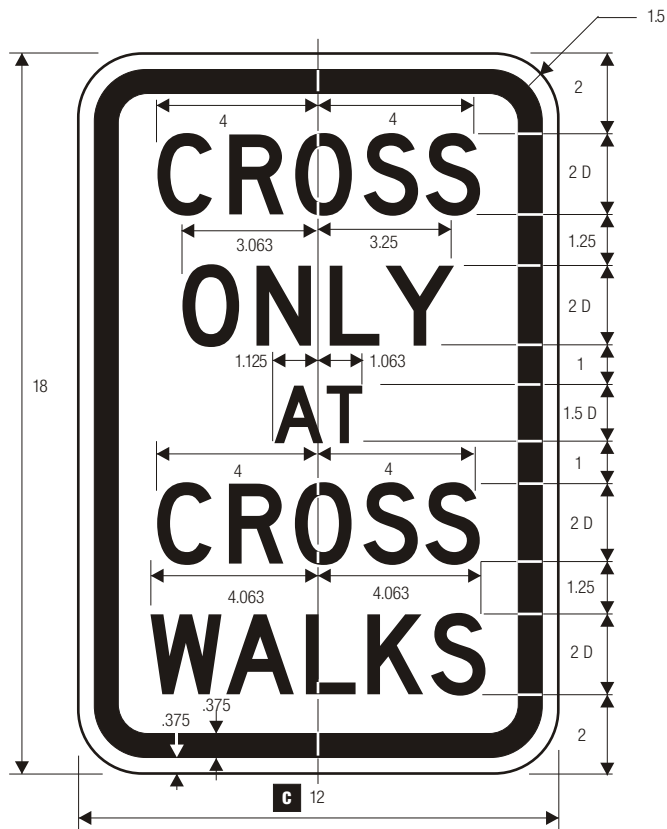

R9-1 WALK ON LEFT FACING TRAFFIC

R9-2 CROSS ONLY AT CROSS WALKS

COLORS: LEGEND — BLACK
 BACKGROUND — WHITE (RETROREFLECTIVE)