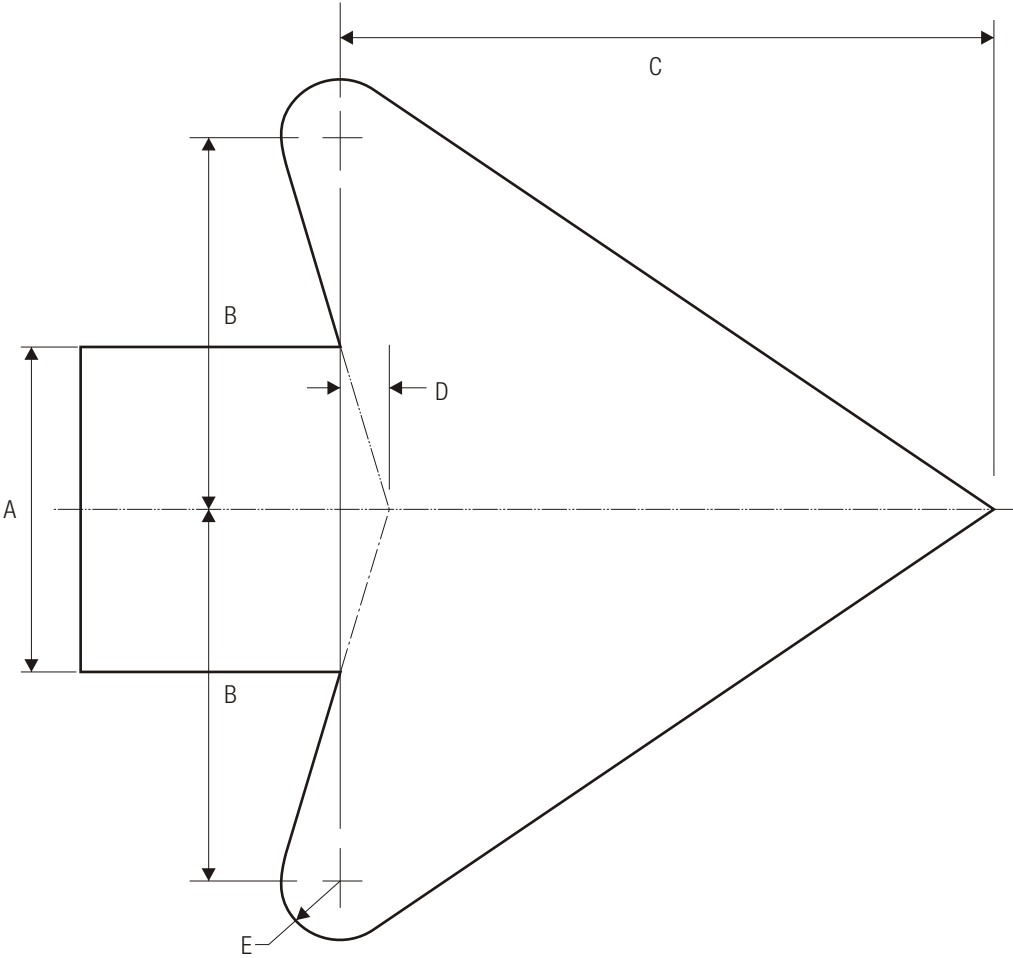

R8-10

STOP HERE WHEN FLASHING

*Series 2000 Standard Alphabets.

**See page 6-2 for design details.

COLORS: SYMBOL — BLACK
 BACKGROUND — WHITE (RETROREFLECTIVE)

STANDARD ARROW DETAILS

A	B	C	D	E
2	2.313	4.063	.313	.375
2.25	2.625	4.5	.375	.438
2.5	2.875	5.063	.375	.5
2.625	3	5.25	.375	.5
2.75	3	5.563	.438	.563
3	3.5	6.125	.438	.563
3.125	3.625	6.375	.5	.625
3.25	3.75	6.625	.5	.625
3.313	3.813	6.688	.5	.688
3.5	4	7.125	.563	.688
3.75	4.313	7.625	.563	.75
4	4.625	8.125	.625	.813
4.063	4.75	8.25	.625	.813
4.25	4.875	8.625	.625	.813
4.375	5	8.875	.688	.875
4.5	5.188	9.125	.688	.875

A	B	C	D	E
4.75	5.438	9.625	.75	1
4.875	5.625	9.875	.75	1
5	5.75	10.125	.75	1
5.25	6	10.625	.813	1.063
5.5	6.375	11.125	.875	1.125
5.75	6.625	11.688	.875	1.125
6	6.875	12.188	.938	1.188
6.5	7.5	13.188	1	1.625
7	8	14.188	1.063	1.375
7.5	8.625	15.188	1.125	1.5
8	9.188	16.25	1.25	1.625