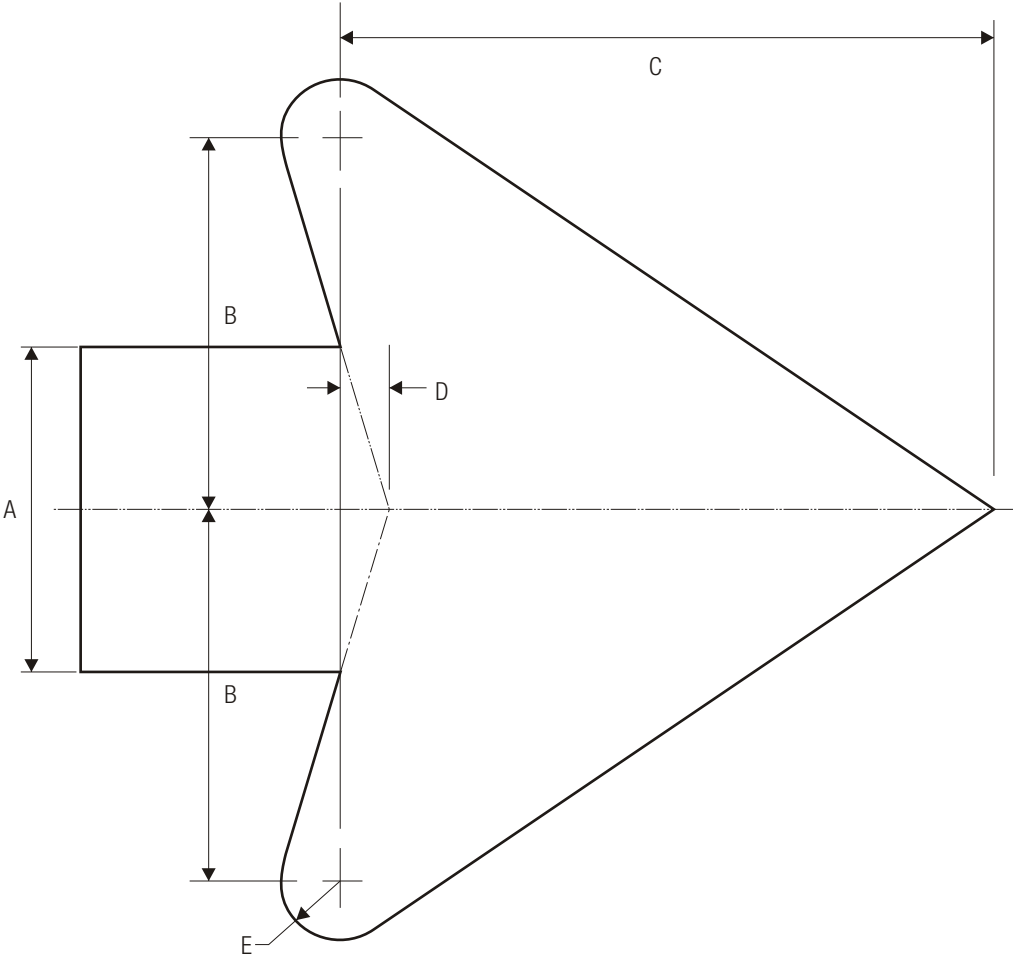

R8-10

STOP HERE WHEN FLASHING

*Series 2000 Standard Alphabets.

COLORS: SYMBOL — BLACK
 BACKGROUND — WHITE (RETROREFLECTIVE)

STANDARD ARROW DETAILS

A	B	C	D	E
2	2.313	4.063	.313	.375
2.25	2.625	4.5	.375	.438
2.5	2.875	5.063	.375	.5
2.625	3	5.25	.375	.5
2.75	3	5.563	.438	.563
3	3.5	6.125	.438	.563
3.125	3.625	6.375	.5	.625
3.25	3.75	6.625	.5	.625
3.313	3.813	6.688	.5	.688
3.5	4	7.125	.563	.688
3.75	4.313	7.625	.563	.75
4	4.625	8.125	.625	.813
4.063	4.75	8.25	.625	.813
4.25	4.875	8.625	.625	.813
4.375	5	8.875	.688	.875
4.5	5.188	9.125	.688	.875

A	B	C	D	E
4.75	5.438	9.625	.75	1
4.875	5.625	9.875	.75	1
5	5.75	10.125	.75	1
5.25	6	10.625	.813	1.063
5.5	6.375	11.125	.875	1.125
5.75	6.625	11.688	.875	1.125
6	6.875	12.188	.938	1.188
6.5	7.5	13.188	1	1.625
7	8	14.188	1.063	1.375
7.5	8.625	15.188	1.125	1.5
8	9.188	16.25	1.25	1.625