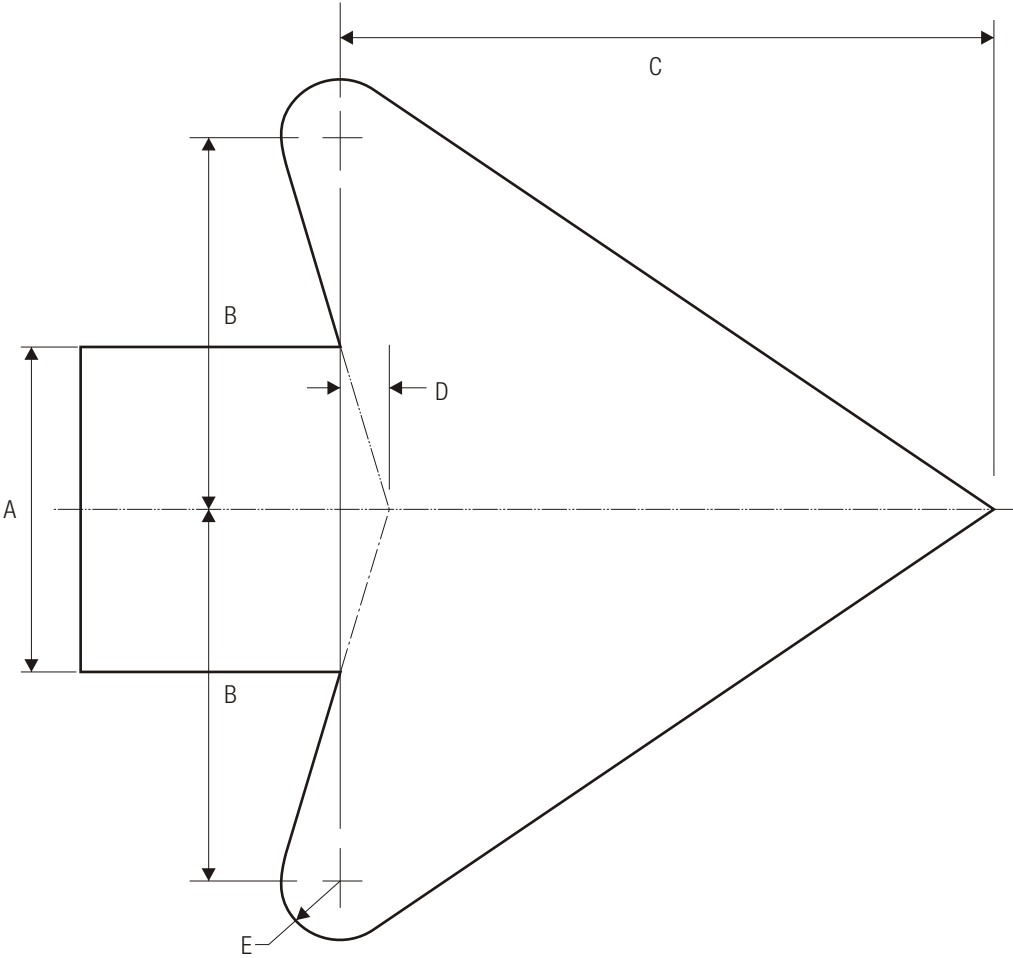

R8-3gP
 LOADING ZONE (PLAQUE)

* See page 6-2 for arrow design.

A	B	C	D	E	F	G	H	J	K	L	M	N	P
12	9	0.375	0.375	1.5	1.5 C	1.125	0.375	2	1	3.421	2.094	3.875	1.5
24	18	0.375	0.625	3	3 C	2.25	0.875	4	1.875	6.843	4.187	7.75	1.5
30	24	0.375	0.625	4	4 C	3	1.375	5.25	2.375	9.123	5.582	10.25	1.5

COLORS: LEGEND, BORDER – RED (RETROREFLECTIVE)
 BACKGROUND – WHITE (RETROREFLECTIVE)

STANDARD ARROW DETAILS

A	B	C	D	E
2	2.313	4.063	.313	.375
2.25	2.625	4.5	.375	.438
2.5	2.875	5.063	.375	.5
2.625	3	5.25	.375	.5
2.75	3	5.563	.438	.563
3	3.5	6.125	.438	.563
3.125	3.625	6.375	.5	.625
3.25	3.75	6.625	.5	.625
3.313	3.813	6.688	.5	.688
3.5	4	7.125	.563	.688
3.75	4.313	7.625	.563	.75
4	4.625	8.125	.625	.813
4.063	4.75	8.25	.625	.813
4.25	4.875	8.625	.625	.813
4.375	5	8.875	.688	.875
4.5	5.188	9.125	.688	.875