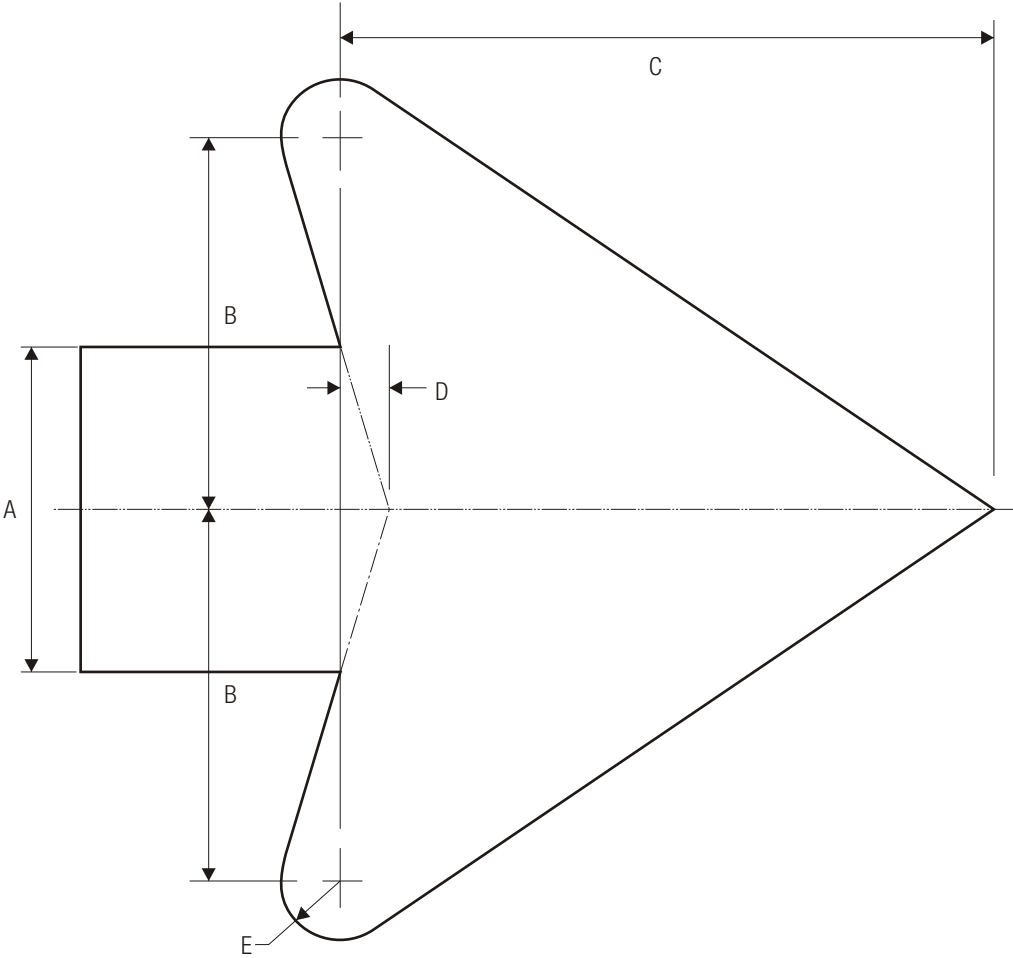

R8-3gP
LOADING ZONE (PLAQUE)

* See page 6-2 for arrow design.

A	B	C	D	E	F	G	H	J	K	L	M	N	P
12	9	0.375	0.375	1.5	1.5 C	1.125	0.375	2	1	3.421	2.094	3.875	1.5
24	18	0.375	0.625	3	3 C	2.25	0.875	4	1.875	6.843	4.187	7.75	1.5
30	24	0.375	0.625	4	4 C	3	1.375	5.25	2.375	9.123	5.582	10.25	1.5

COLORS: LEGEND, BORDER – RED (RETROREFLECTIVE)
BACKGROUND – WHITE (RETROREFLECTIVE)

STANDARD ARROW DETAILS

A	B	C	D	E
2	2.313	4.063	.313	.375
2.25	2.625	4.5	.375	.438
2.5	2.875	5.063	.375	.5
2.625	3	5.25	.375	.5
2.75	3	5.563	.438	.563
3	3.5	6.125	.438	.563
3.125	3.625	6.375	.5	.625
3.25	3.75	6.625	.5	.625
3.313	3.813	6.688	.5	.688
3.5	4	7.125	.563	.688
3.75	4.313	7.625	.563	.75
4	4.625	8.125	.625	.813
4.063	4.75	8.25	.625	.813
4.25	4.875	8.625	.625	.813
4.375	5	8.875	.688	.875
4.5	5.188	9.125	.688	.875