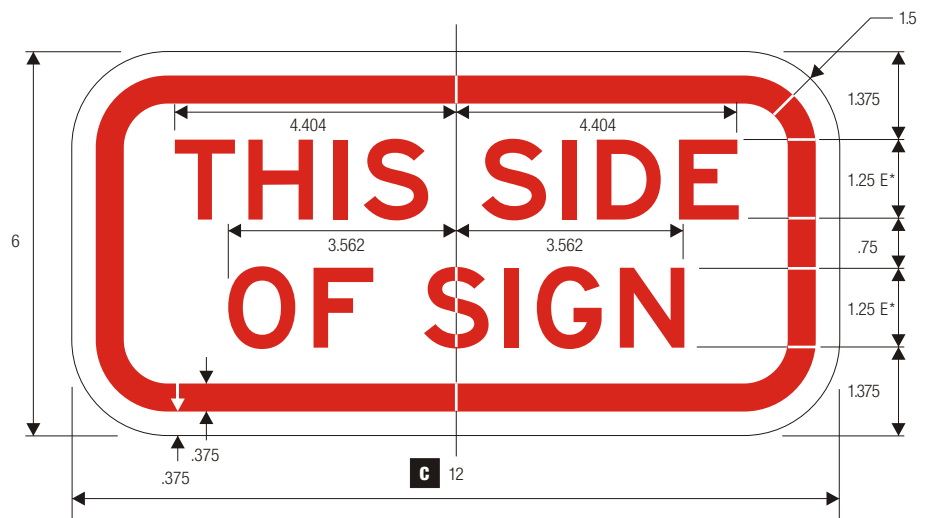

COLORS:  
LEGEND — RED (RETROREFLECTIVE)  
BACKGROUND — WHITE (RETROREFLECTIVE)

\*Series 2000 Standard Alphabets.

R7-202P

THIS SIDE OF SIGN