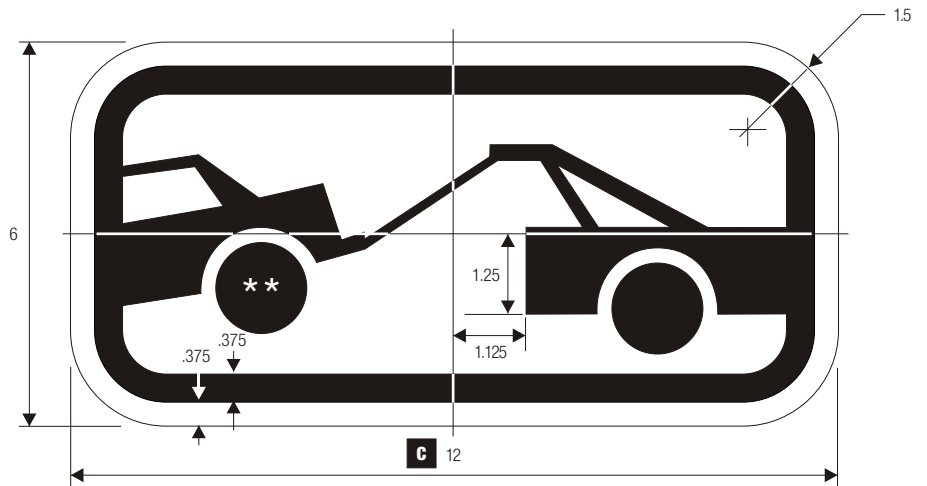

COLORS:  
LEGEND — BLACK  
BACKGROUND — WHITE (RETROREFLECTIVE)

**R7-201P**

TOW AWAY ZONE