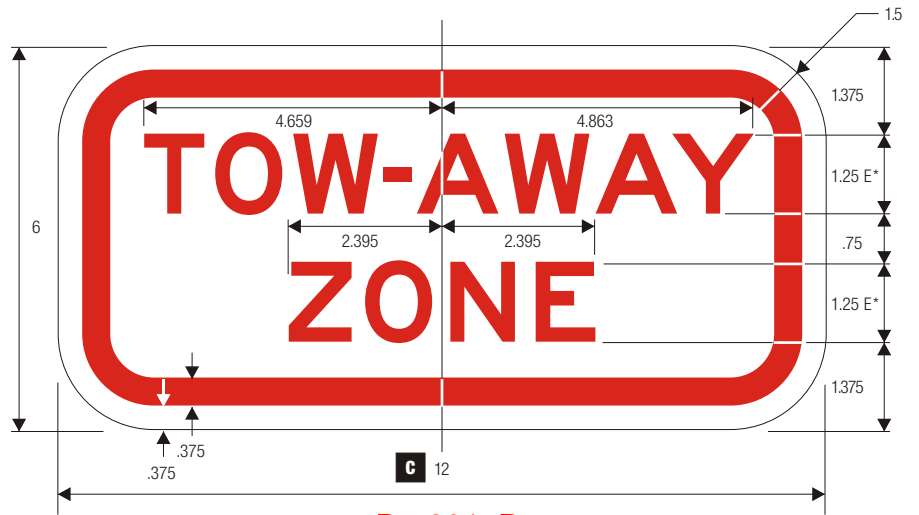

COLORS:
 LEGEND — RED (RETROREFLECTIVE)
 BACKGROUND — WHITE (RETROREFLECTIVE)

R7-201aP

TOW AWAY ZONE

COLORS:
 LEGEND — BLACK
 BACKGROUND — WHITE (RETROREFLECTIVE)

R7-201P

TOW AWAY ZONE

COLORS:
 LEGEND — RED (RETROREFLECTIVE)
 BACKGROUND — WHITE (RETROREFLECTIVE)

R7-202

THIS SIDE OF SIGN

*Series 2000 Standard Alphabets.