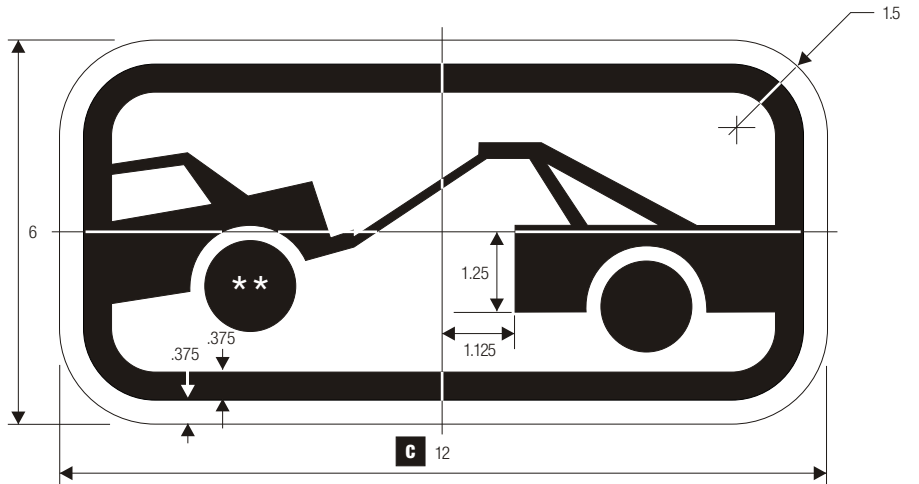

COLORS:
 LEGEND — RED (RETROREFLECTIVE)
 BACKGROUND — WHITE (RETROREFLECTIVE)

R7-201aP

TOW AWAY ZONE

COLORS:
 LEGEND — BLACK
 BACKGROUND — WHITE (RETROREFLECTIVE)

R7-201P

TOW AWAY ZONE

COLORS:
 LEGEND — RED (RETROREFLECTIVE)
 BACKGROUND — WHITE (RETROREFLECTIVE)