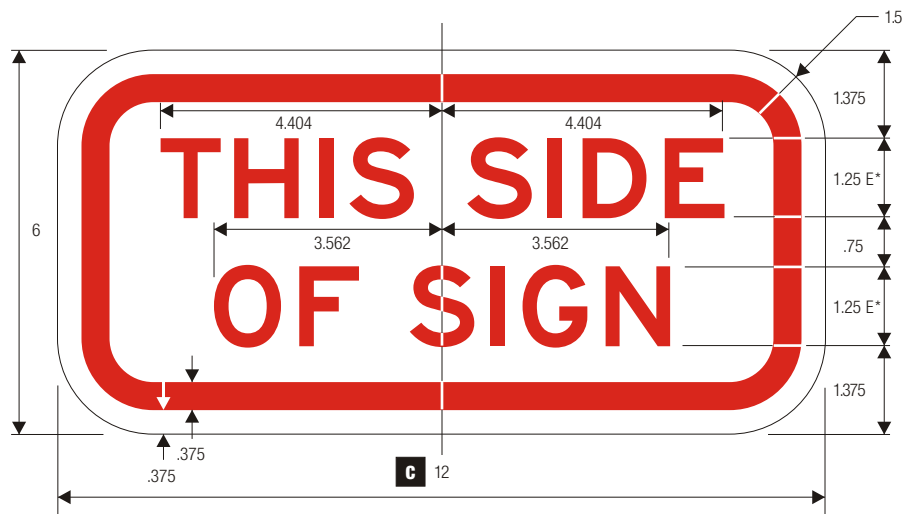

COLORS:
 LEGEND — RED (RETROREFLECTIVE)
 BACKGROUND — WHITE (RETROREFLECTIVE)

R7-201aP

TOW AWAY ZONE

COLORS:
 LEGEND — BLACK
 BACKGROUND — WHITE (RETROREFLECTIVE)

R7-201P

TOW AWAY ZONE

COLORS:
 LEGEND — RED (RETROREFLECTIVE)
 BACKGROUND — WHITE (RETROREFLECTIVE)

R7-202

THIS SIDE OF SIGN

*Series 2000 Standard Alphabets.