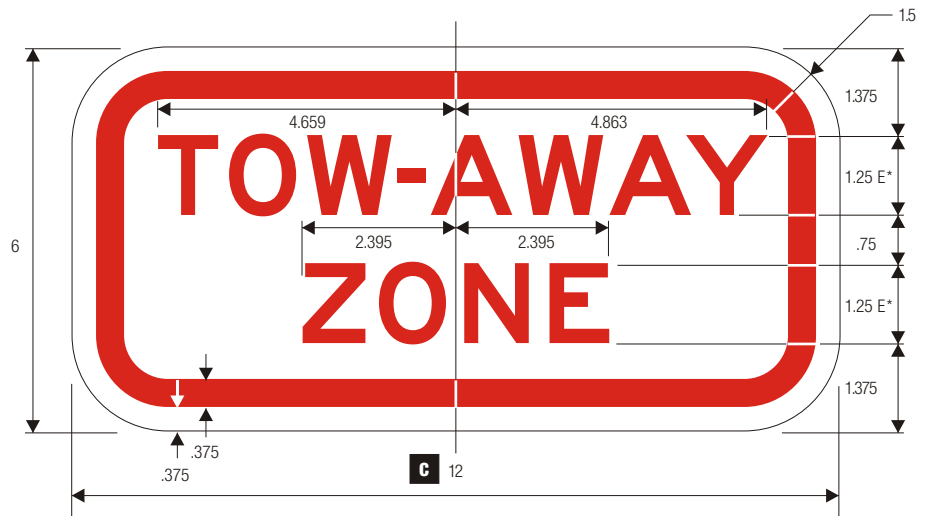

COLORS:
LEGEND — RED (RETROREFLECTIVE)
BACKGROUND — WHITE (RETROREFLECTIVE)

*Series 2000 Standard Alphabets.

R7-201aP

TOW AWAY ZONE