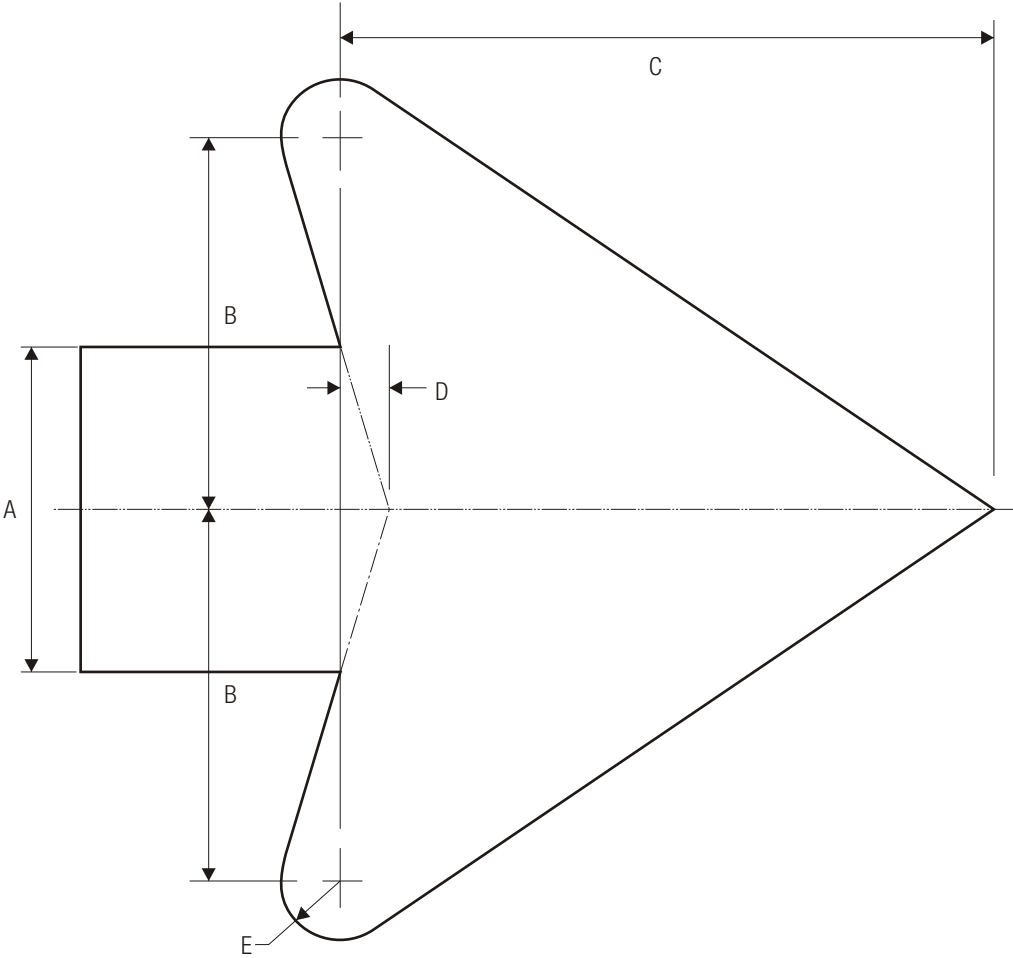

R7-108
NO PARKING-TIME

COLORS: LEGEND — GREEN (RETROREFLECTIVE)
BACKGROUND — WHITE (RETROREFLECTIVE)

STANDARD ARROW DETAILS

A	B	C	D	E
2	2.313	4.063	.313	.375
2.25	2.625	4.5	.375	.438
2.5	2.875	5.063	.375	.5
2.625	3	5.25	.375	.5
2.75	3	5.563	.438	.563
3	3.5	6.125	.438	.563
3.125	3.625	6.375	.5	.625
3.25	3.75	6.625	.5	.625
3.313	3.813	6.688	.5	.688
3.5	4	7.125	.563	.688
3.75	4.313	7.625	.563	.75
4	4.625	8.125	.625	.813
4.063	4.75	8.25	.625	.813
4.25	4.875	8.625	.625	.813
4.375	5	8.875	.688	.875
4.5	5.188	9.125	.688	.875

A	B	C	D	E
4.75	5.438	9.625	.75	1
4.875	5.625	9.875	.75	1
5	5.75	10.125	.75	1
5.25	6	10.625	.813	1.063
5.5	6.375	11.125	.875	1.125
5.75	6.625	11.688	.875	1.125
6	6.875	12.188	.938	1.188
6.5	7.5	13.188	1	1.625
7	8	14.188	1.063	1.375
7.5	8.625	15.188	1.125	1.5
8	9.188	16.25	1.25	1.625