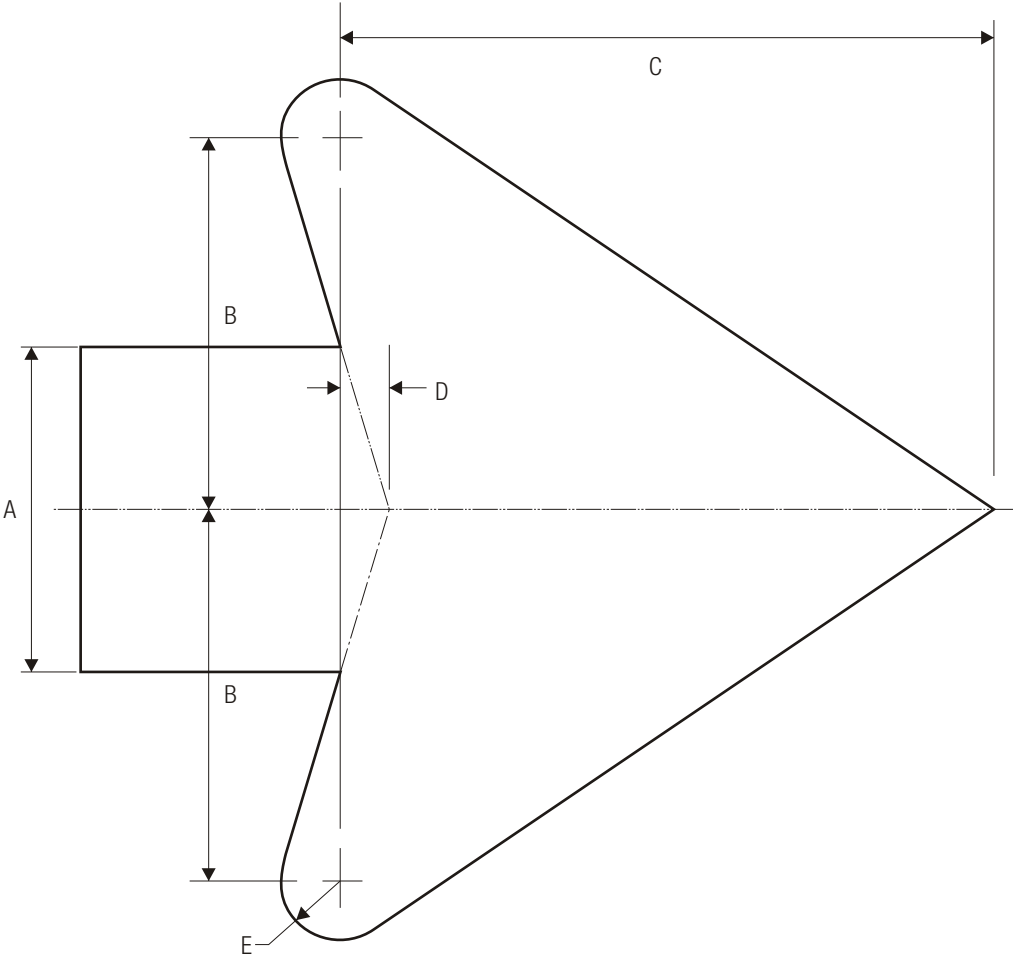

**R7-107**  
NO PARKING

**R7-107a**  
NO PARKING (WITH TRANSIT LOGO)

TOP LEFT  
 COLORS: LEGEND — WHITE (RETROREFLECTIVE)  
 BACKGROUND — RED (RETROREFLECTIVE)

TOP RIGHT  
 COLORS: LEGEND — RED (RETROREFLECTIVE)  
 BACKGROUND — WHITE (RETROREFLECTIVE)

BOTTOM  
 COLORS: LEGEND — RED (RETROREFLECTIVE)  
 BACKGROUND — WHITE (RETROREFLECTIVE)

COLORS: LEGEND, CIRCLE & DIAGONAL — RED (RETROREFLECTIVE)  
 SYMBOLS, LOGO — BLACK  
 ARROW — RED  
 BACKGROUND — WHITE (RETROREFLECTIVE)

# STANDARD ARROW DETAILS

A	B	C	D	E
2	2.313	4.063	.313	.375
2.25	2.625	4.5	.375	.438
2.5	2.875	5.063	.375	.5
2.625	3	5.25	.375	.5
2.75	3	5.563	.438	.563
3	3.5	6.125	.438	.563
3.125	3.625	6.375	.5	.625
3.25	3.75	6.625	.5	.625
3.313	3.813	6.688	.5	.688
3.5	4	7.125	.563	.688
3.75	4.313	7.625	.563	.75
4	4.625	8.125	.625	.813
4.063	4.75	8.25	.625	.813
4.25	4.875	8.625	.625	.813
4.375	5	8.875	.688	.875
4.5	5.188	9.125	.688	.875