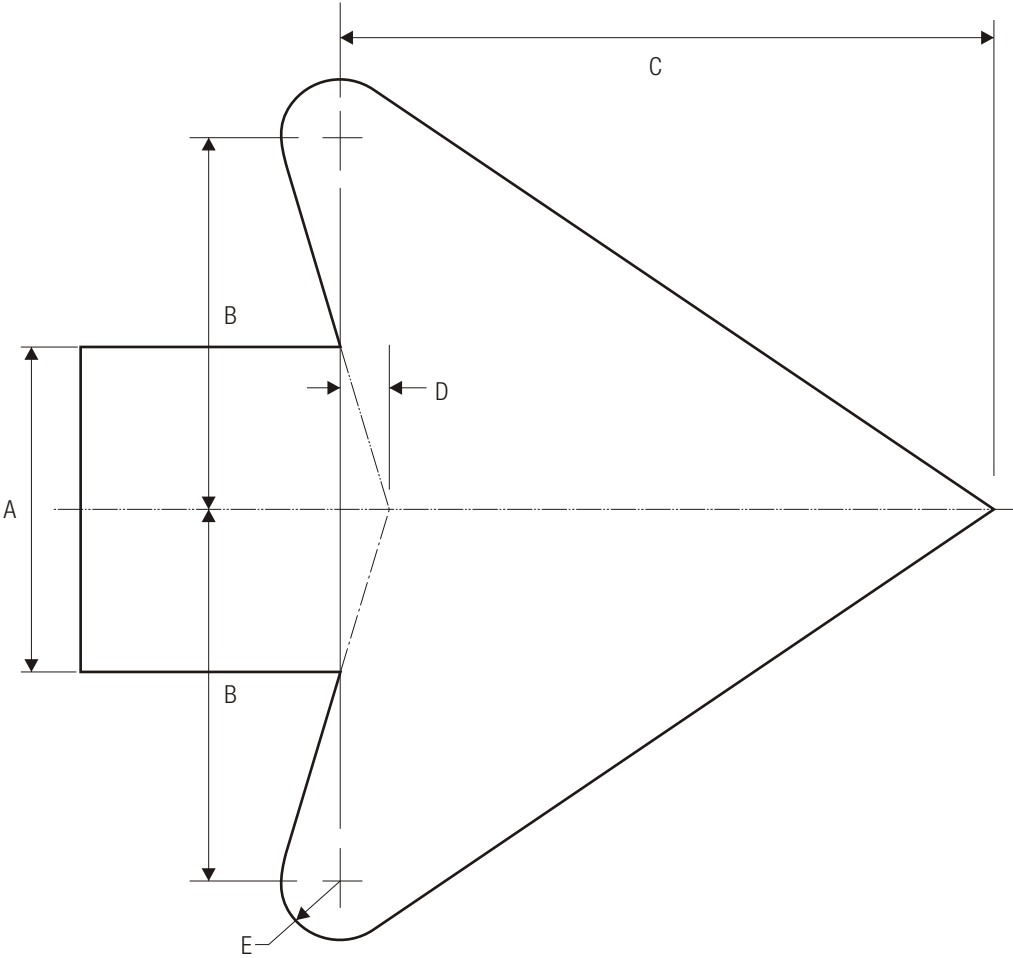

R7-5 NO PARKING

R7-6 NO PARKING

LEGEND – GREEN (RETROREFL) BACKGROUND – WHITE (RETROREFL)

LEGEND – RED (RETROREFL) BACKGROUND – WHITE (RETROREFL)

R7-7 NO PARKING

R7-8 NO PARKING

LEGEND – RED (RETROREFL) BACKGROUND – WHITE (RETROREFL)

LEGEND – GREEN (RETROREFL), WHITE SYMBOL ON BLUE (RETROREFL)
BACKGROUND – WHITE (RETROREFL)

*Reduce spacing 50%.

**See page 6-30.

***See page 6-2 for arrow design.

STANDARD ARROW DETAILS

A	B	C	D	E
2	2.313	4.063	.313	.375
2.25	2.625	4.5	.375	.438
2.5	2.875	5.063	.375	.5
2.625	3	5.25	.375	.5
2.75	3	5.563	.438	.563
3	3.5	6.125	.438	.563
3.125	3.625	6.375	.5	.625
3.25	3.75	6.625	.5	.625
3.313	3.813	6.688	.5	.688
3.5	4	7.125	.563	.688
3.75	4.313	7.625	.563	.75
4	4.625	8.125	.625	.813
4.063	4.75	8.25	.625	.813
4.25	4.875	8.625	.625	.813
4.375	5	8.875	.688	.875
4.5	5.188	9.125	.688	.875