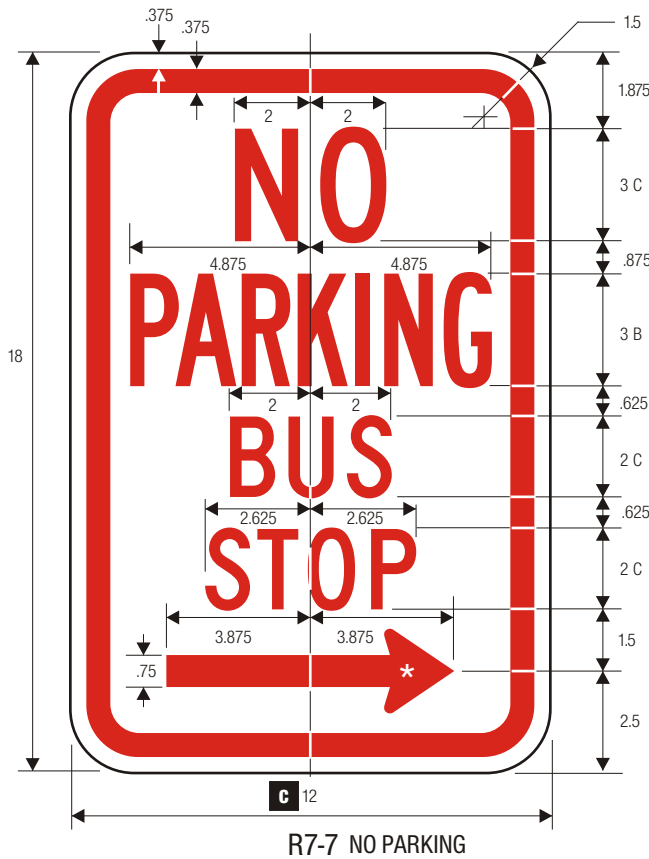

R7-5 NO PARKING

R7-6 NO PARKING

LEGEND – GREEN (RETROREFL) BACKGROUND – WHITE (RETROREFL)

LEGEND – RED (RETROREFL) BACKGROUND – WHITE (RETROREFL)

R7-7 NO PARKING

R7-8 NO PARKING

LEGEND – RED (RETROREFL) BACKGROUND – WHITE (RETROREFL)

LEGEND – GREEN (RETROREFL), WHITE SYMBOL ON BLUE (RETROREFL)
BACKGROUND – WHITE (RETROREFL)

*Reduce spacing 50%.

**See page 6-30.

***See page 6-2 for arrow design.

STANDARD ARROW DETAILS

A	B	C	D	E
2	2.313	4.063	.313	.375
2.25	2.625	4.5	.375	.438
2.5	2.875	5.063	.375	.5
2.625	3	5.25	.375	.5
2.75	3	5.563	.438	.563
3	3.5	6.125	.438	.563
3.125	3.625	6.375	.5	.625
3.25	3.75	6.625	.5	.625
3.313	3.813	6.688	.5	.688
3.5	4	7.125	.563	.688
3.75	4.313	7.625	.563	.75
4	4.625	8.125	.625	.813
4.063	4.75	8.25	.625	.813
4.25	4.875	8.625	.625	.813
4.375	5	8.875	.688	.875
4.5	5.188	9.125	.688	.875