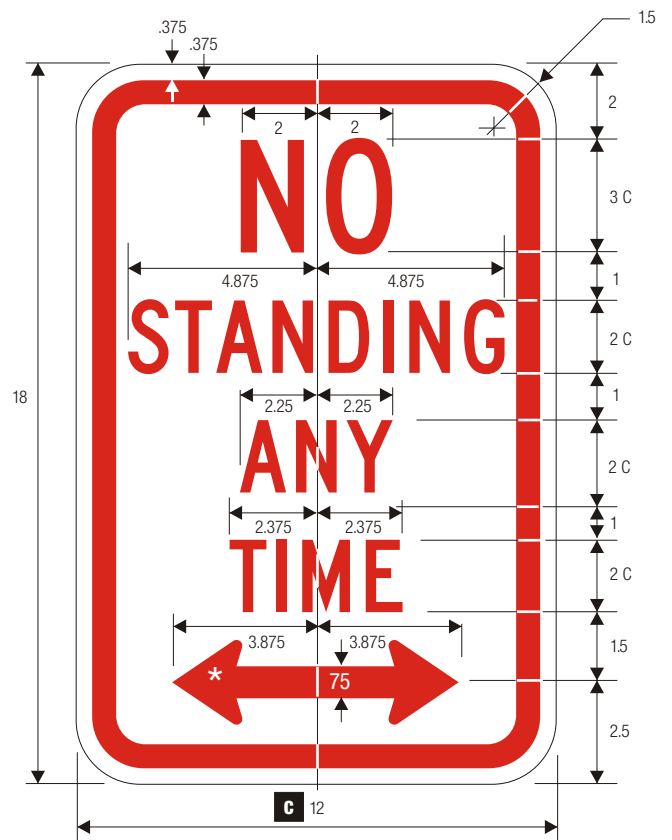

R7-3  
NO PARKING

R7-4  
NO STANDING

\*See Page 6-2 for arrow design

COLORS: LEGEND — RED (RETROREFLECTIVE)  
BACKGROUND — WHITE (RETROREFLECTIVE)

# STANDARD ARROW DETAILS

A	B	C	D	E
2	2.313	4.063	.313	.375
2.25	2.625	4.5	.375	.438
2.5	2.875	5.063	.375	.5
2.625	3	5.25	.375	.5
2.75	3	5.563	.438	.563
3	3.5	6.125	.438	.563
3.125	3.625	6.375	.5	.625
3.25	3.75	6.625	.5	.625
3.313	3.813	6.688	.5	.688
3.5	4	7.125	.563	.688
3.75	4.313	7.625	.563	.75
4	4.625	8.125	.625	.813
4.063	4.75	8.25	.625	.813
4.25	4.875	8.625	.625	.813
4.375	5	8.875	.688	.875
4.5	5.188	9.125	.688	.875

A	B	C	D	E
4.75	5.438	9.625	.75	1
4.875	5.625	9.875	.75	1
5	5.75	10.125	.75	1
5.25	6	10.625	.813	1.063
5.5	6.375	11.125	.875	1.125
5.75	6.625	11.688	.875	1.125
6	6.875	12.188	.938	1.188
6.5	7.5	13.188	1	1.625
7	8	14.188	1.063	1.375
7.5	8.625	15.188	1.125	1.5
8	9.188	16.25	1.25	1.625