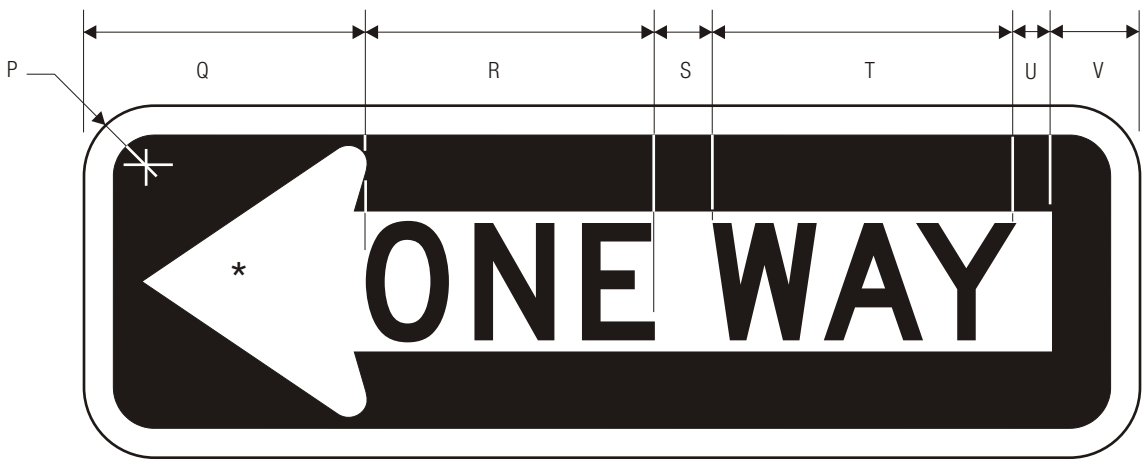

R6-1R
ONE WAY

	A	B	C	D	E	F	G	H	J	K	L	M
C	36	12	.5	3.375	2.625	3	1.25	9.125	2	9.625	9	2
	54	18	1	5.5	3.5	5	4	12.309	2.929	12.762	13	4

	N	P	Q	R	S	T	U	V
	4 D	1.5	11	9.125	2	9.625	1.25	3
	5 D	1.875	17	12.309	2.929	12.762	4	5

*Series 2000 Standard Alphabets.
**See page 6-2 for arrow design.

R6-1L
ONE WAY

COLORS: LEGEND — BLACK
 BACKGROUND — BLACK
 ARROW — WHITE (RETROREFLECTIVE)

STANDARD ARROW DETAILS

A	B	C	D	E
2	2.313	4.063	.313	.375
2.25	2.625	4.5	.375	.438
2.5	2.875	5.063	.375	.5
2.625	3	5.25	.375	.5
2.75	3	5.563	.438	.563
3	3.5	6.125	.438	.563
3.125	3.625	6.375	.5	.625
3.25	3.75	6.625	.5	.625
3.313	3.813	6.688	.5	.688
3.5	4	7.125	.563	.688
3.75	4.313	7.625	.563	.75
4	4.625	8.125	.625	.813
4.063	4.75	8.25	.625	.813
4.25	4.875	8.625	.625	.813
4.375	5	8.875	.688	.875
4.5	5.188	9.125	.688	.875