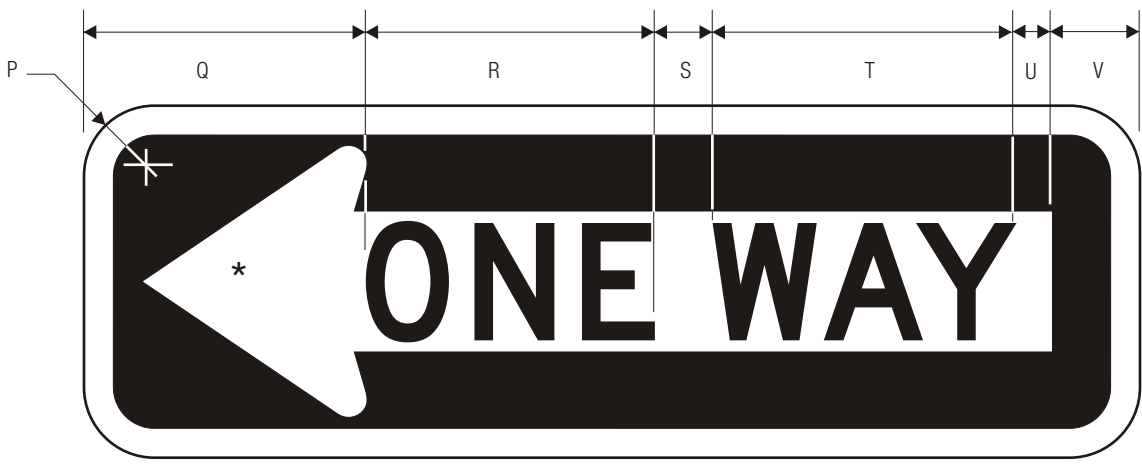

R6-1R
ONE WAY

	A	B	C	D	E	F	G	H	J	K	L	M
C	36	12	.5	3.375	2.625	3	1.25	9.125	2	9.625	9	2
	54	18	1	5.5	3.5	5	4	12.309	2.929	12.762	13	4

	N	P	Q	R	S	T	U	V
	4 D	1.5	11	9.125	2	9.625	1.25	3
	5 D	1.875	17	12.309	2.929	12.762	4	5

*Series 2000 Standard Alphabets.

R6-1L
ONE WAY

COLORS: LEGEND — BLACK
 BACKGROUND — BLACK
 ARROW — WHITE (RETROREFLECTIVE)

STANDARD ARROW DETAILS

A	B	C	D	E
2	2.313	4.063	.313	.375
2.25	2.625	4.5	.375	.438
2.5	2.875	5.063	.375	.5
2.625	3	5.25	.375	.5
2.75	3	5.563	.438	.563
3	3.5	6.125	.438	.563
3.125	3.625	6.375	.5	.625
3.25	3.75	6.625	.5	.625
3.313	3.813	6.688	.5	.688
3.5	4	7.125	.563	.688
3.75	4.313	7.625	.563	.75
4	4.625	8.125	.625	.813
4.063	4.75	8.25	.625	.813
4.25	4.875	8.625	.625	.813
4.375	5	8.875	.688	.875
4.5	5.188	9.125	.688	.875