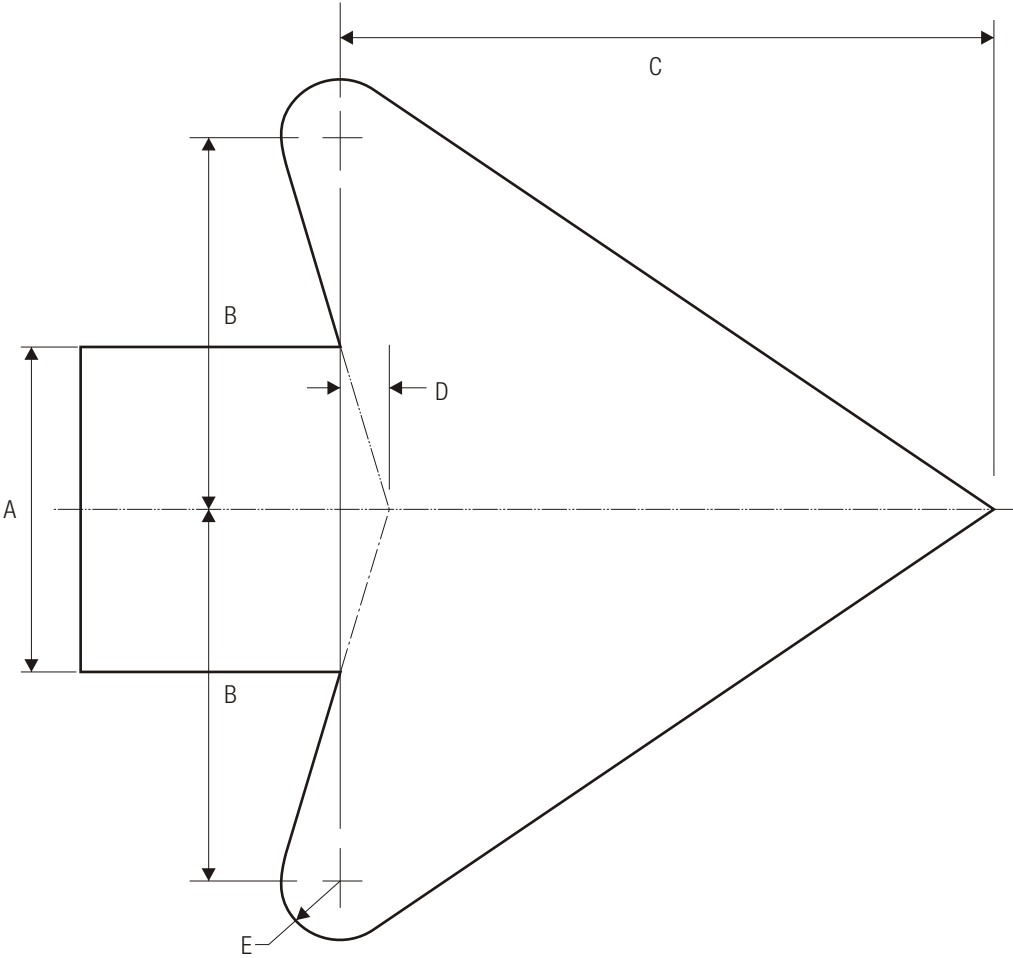

R6-1R
ONE WAY

	A	B	C	D	E	F	G	H	J	K	L	M
C	36	12	.5	3.375	2.625	3	1.25	9.125	2	9.625	9	2
	54	18	1	5.5	3.5	5	4	12.309	2.929	12.762	13	4

	N	P	Q	R	S	T	U	V
	4 D	1.5	11	9.125	2	9.625	1.25	3
	5 D	1.875	17	12.309	2.929	12.762	4	5

*Series 2000 Standard Alphabets.

R6-1L
ONE WAY

COLORS: LEGEND — BLACK
 BACKGROUND — BLACK
 ARROW — WHITE (RETROREFLECTIVE)

STANDARD ARROW DETAILS

A	B	C	D	E
2	2.313	4.063	.313	.375
2.25	2.625	4.5	.375	.438
2.5	2.875	5.063	.375	.5
2.625	3	5.25	.375	.5
2.75	3	5.563	.438	.563
3	3.5	6.125	.438	.563
3.125	3.625	6.375	.5	.625
3.25	3.75	6.625	.5	.625
3.313	3.813	6.688	.5	.688
3.5	4	7.125	.563	.688
3.75	4.313	7.625	.563	.75
4	4.625	8.125	.625	.813
4.063	4.75	8.25	.625	.813
4.25	4.875	8.625	.625	.813
4.375	5	8.875	.688	.875
4.5	5.188	9.125	.688	.875