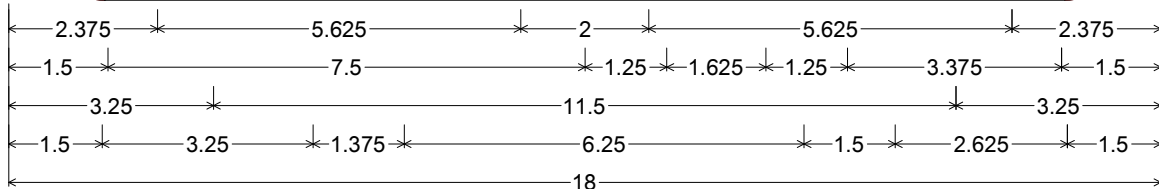

CODE: R5-114

SIZE: 18" X 12"
STANDARD

R05-114(18x12-STD)RED; 1.500" Radius, 0.375" Border, White on Red;
 "NOT FOR" E Mod; "HOUSEHOLD OR CAMP" B 85% spacing; "REFUSE" E Mod;
 "\$500 LITTERING FINE" B 95% spacing;

ALL DIMENSIONS ARE IN INCHES

COLORS:

LEGEND & BORDER - WHITE (REFL)
 BACKGROUND - RED (REFL)

ARIZONA DEPARTMENT OF TRANSPORTATION
 TRAFFIC ENGINEERING GROUP

DRAWN:

L. LOPEZ

DATE:

MAY / 2013