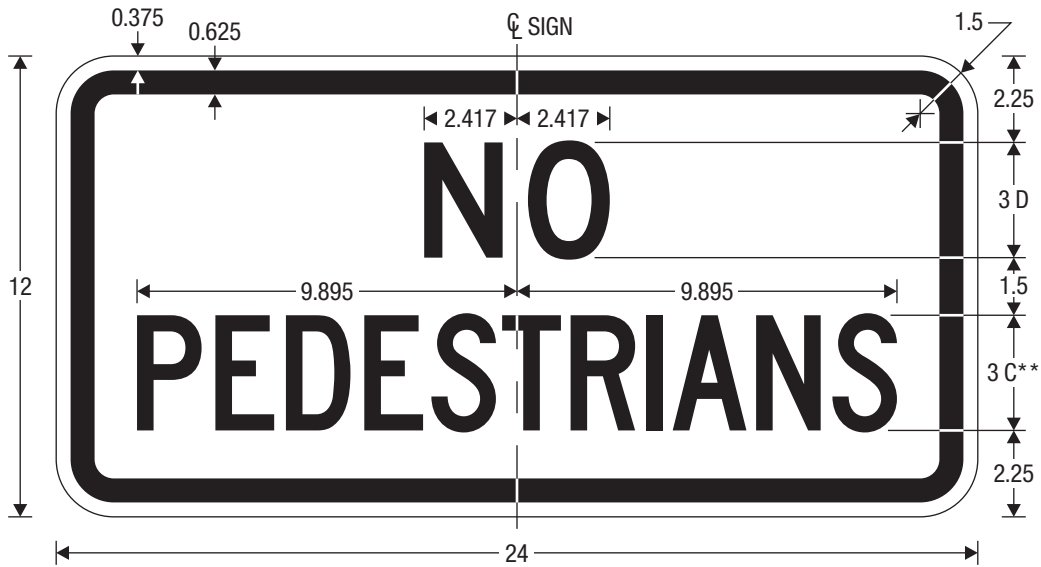

R5-10b  
NO PEDESTRIANS OR BICYCLES

R5-10c  
NO PEDESTRIANS

\* Increase character spacing 20%.

\*\* Reduce character spacing 40%.

COLORS: LEGEND, BORDER — BLACK  
BACKGROUND — WHITE (RETROREFLECTIVE)