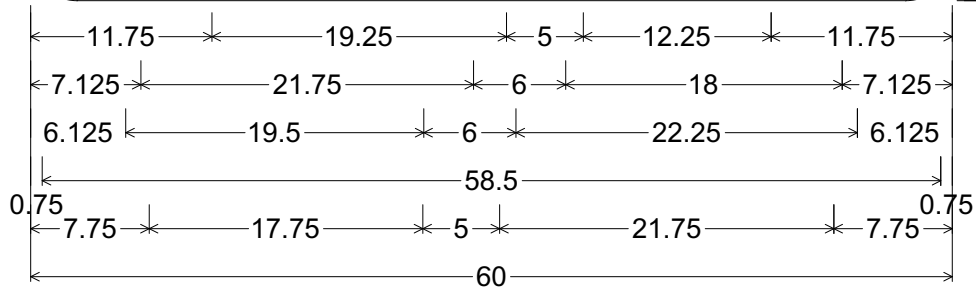

CODE: R4-109
 SIZE: 60" x 48"
 Standard

Identifier : R04-109(60x48-STD)WHT;
 3.000" Radius, 1.250" Border, 0.750" Indent, Black on White;
 "STATE LAW" D; "DON'T TEXT" D; "JUST DRIVE" D;
 "FINES APPLY" D;

Colors:

Legend & Border: Black (Non-Reflective)
 Background: White (Reflective)

All dimensions are in inches

Designed By: L. Lopez

Issue Date: June 2025