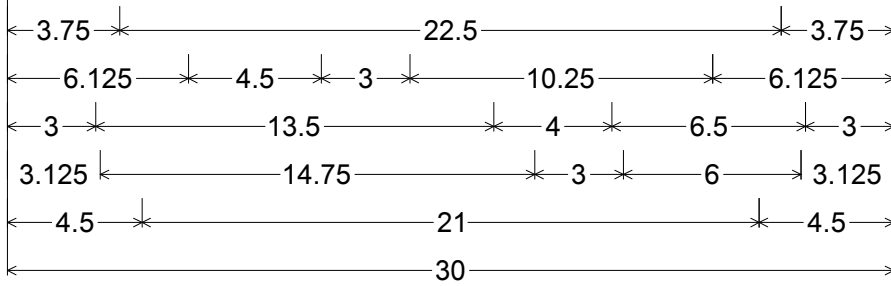

CODE: R4-101
 SIZE: 30" x 30"
 STANDARD

R0-101(30x30-STD)WHT;
 1.500" Radius, 0.625" Border, 0.375" Indent, Black on White;
 "UNLAWFUL" C; "TO PASS" D; "SCHOOL BUS" B;
 "STOPPED FOR" C; "CHILDREN" C;

ALL DIMENSIONS ARE IN INCHES

COLORS:
 LEGEND & BORDER - BLACK (NON-REFL)
 BACKGROUND - WHITE (REFL)

ARIZONA DEPARTMENT OF TRANSPORTATION
 TRAFFIC ENGINEERING GROUP

DRAWN: L. LOPEZ	DATE: DECEMBER / 2012
APPROVED: SIGNATURE ON FILE	