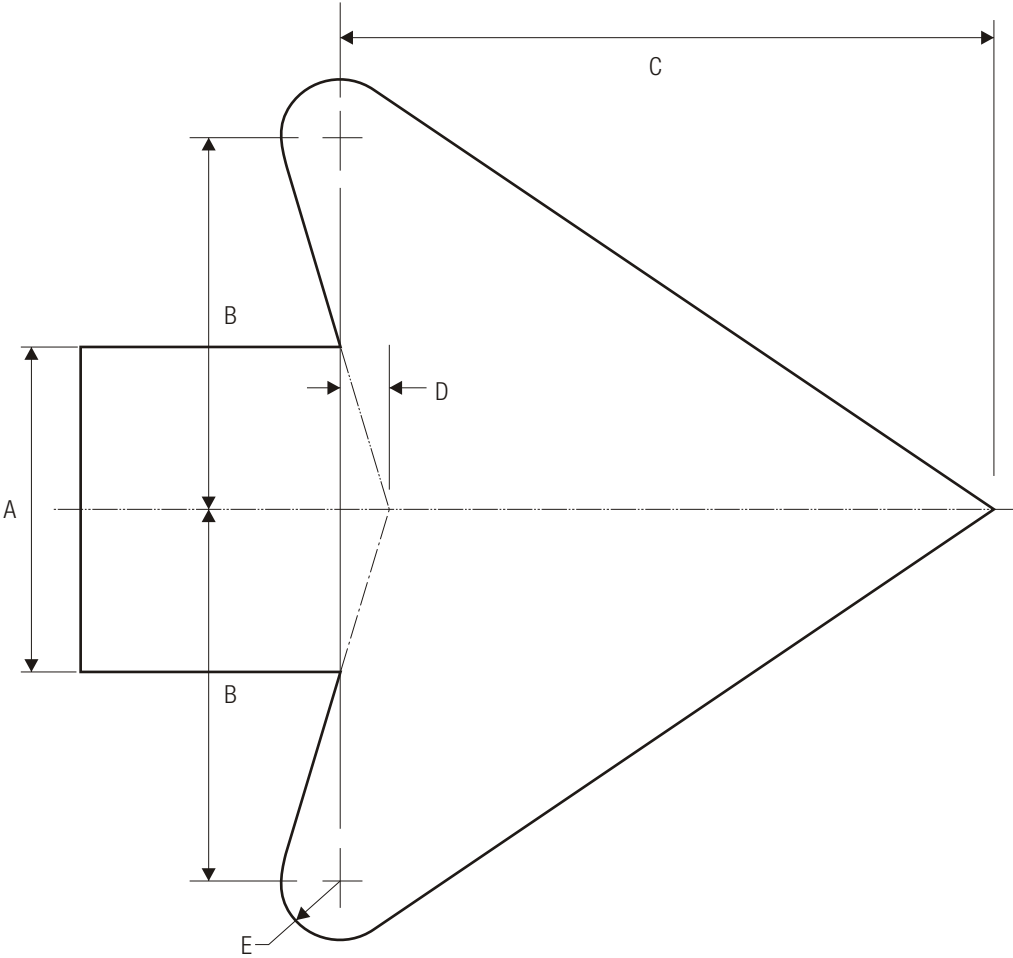

R4-14

SLOW VEHICLES MUST TURN OUT

* Increase character spacing 50%.

** See page 6-2 for arrow design.

COLORS: LEGEND, BORDER — BLACK
BACKGROUND — WHITE (RETROREFLECTIVE)

STANDARD ARROW DETAILS

A	B	C	D	E
2	2.313	4.063	.313	.375
2.25	2.625	4.5	.375	.438
2.5	2.875	5.063	.375	.5
2.625	3	5.25	.375	.5
2.75	3	5.563	.438	.563
3	3.5	6.125	.438	.563
3.125	3.625	6.375	.5	.625
3.25	3.75	6.625	.5	.625
3.313	3.813	6.688	.5	.688
3.5	4	7.125	.563	.688
3.75	4.313	7.625	.563	.75
4	4.625	8.125	.625	.813
4.063	4.75	8.25	.625	.813
4.25	4.875	8.625	.625	.813
4.375	5	8.875	.688	.875
4.5	5.188	9.125	.688	.875

A	B	C	D	E
4.75	5.438	9.625	.75	1
4.875	5.625	9.875	.75	1
5	5.75	10.125	.75	1
5.25	6	10.625	.813	1.063
5.5	6.375	11.125	.875	1.125
5.75	6.625	11.688	.875	1.125
6	6.875	12.188	.938	1.188
6.5	7.5	13.188	1	1.625
7	8	14.188	1.063	1.375
7.5	8.625	15.188	1.125	1.5
8	9.188	16.25	1.25	1.625