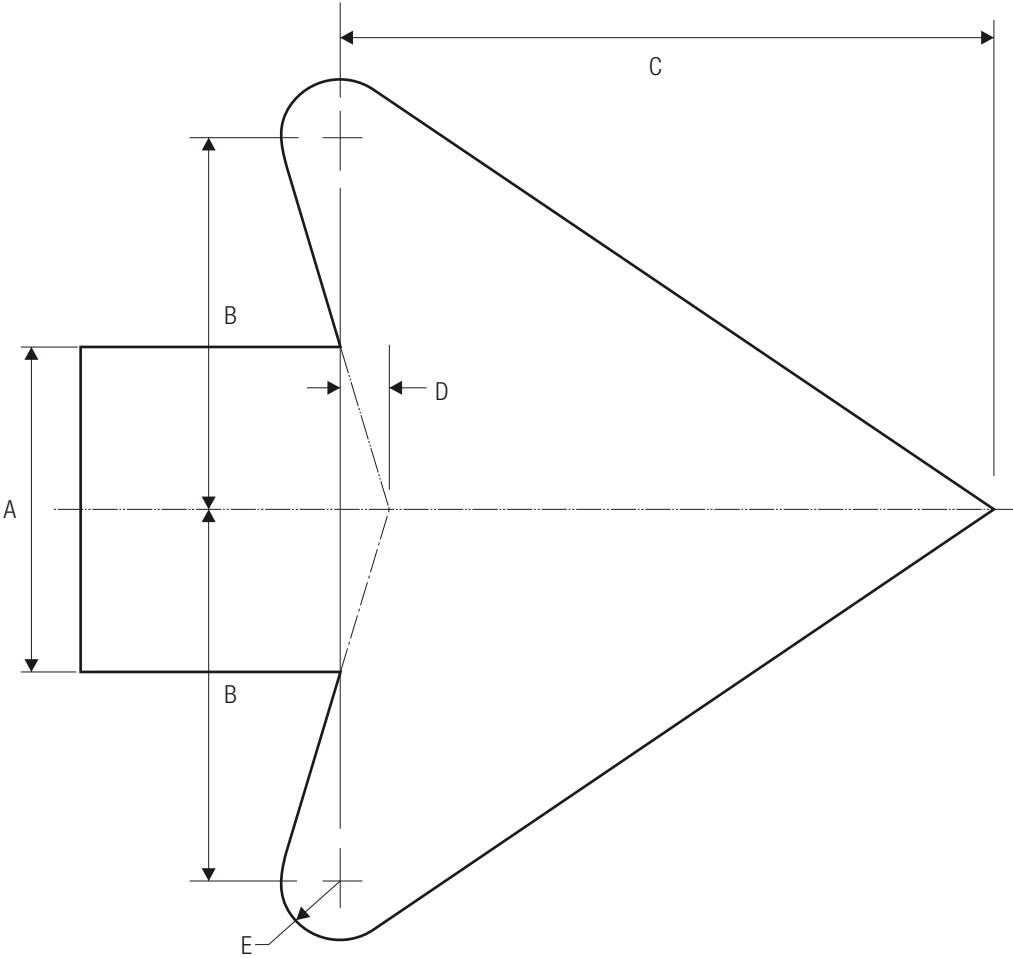

R4-8
KEEP LEFT

*See page 6-2 for design

C

A	B	C	D	E	F	G	H	J	K	L	M
18	24	.375	.625	3.375	9.375	1.875	2.25	1.375	5.5	4.688	6
24	30	.375	.625	4.5	12.5	2.5	3	1.875	7.375	6.25	8
36	48	.625	.875	6.75	18.75	3.75	4.5	2.813	11.125	9.375	12
48	60	.75	1.25	9	25	5	6	3.75	14.813	12.5	16

N	P	Q	R	S	T	U	V	W
22.5	1.5	3	6.75	4.125	2.25	1.063	.438	1.5
30	2	4	9	5.5	3	1.375	2.813	1.5
45	3	6	13.5	8.25	4.5	2	2.75	2.25
60	4	8	18	11	6	2.688	5	3

LEGEND — BLACK
BACKGROUND — WHITE (RETROREFLECTIVE)

STANDARD ARROW DETAILS