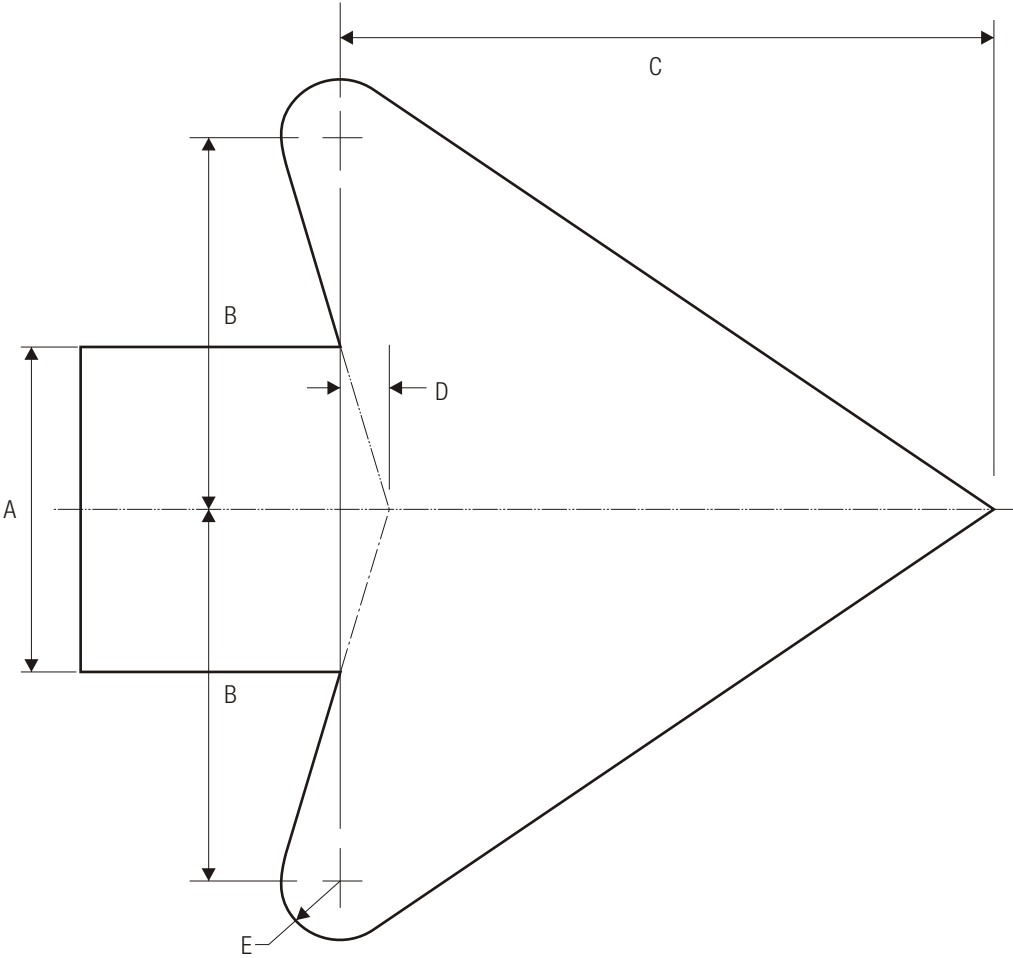

R4-7
KEEP RIGHT

*See page 6-2 for arrow design.

A	B	C	D	E	F	G	H	J	K	L	M
12	18	.375	.438	4	5.5	1.1	3.28	3.28	3.86	3.526	3.472
18	24	.375	.625	3.375	9.375	1.875	2.25	1.375	5.5	4.688	6
24	30	.375	.625	4.5	12.5	2.5	3	1.875	7.375	6.25	8
36	48	.625	.875	6.75	18.75	3.75	4.5	2.813	11.125	9.375	12
48	60	.75	1.25	9	25	5	6	3.75	14.813	12.5	16

C

N	P	Q	R	S	T	U	V	W
13	.831	1.75	4.212	4.38	1.826	.375	.5	1.5
22.5	1.5	3	6.75	4.125	2.25	1.063	.438	1.5
30	2	4	9	5.5	3	1.375	2.813	1.5
45	3	6	13.5	8.25	4.5	2	2.75	2.25
60	4	8	18	11	6	2.688	5	3

LEGEND — BLACK
BACKGROUND — WHITE (RETROREFLECTIVE)

STANDARD ARROW DETAILS

A	B	C	D	E
2	2.313	4.063	.313	.375
2.25	2.625	4.5	.375	.438
2.5	2.875	5.063	.375	.5
2.625	3	5.25	.375	.5
2.75	3	5.563	.438	.563
3	3.5	6.125	.438	.563
3.125	3.625	6.375	.5	.625
3.25	3.75	6.625	.5	.625
3.313	3.813	6.688	.5	.688
3.5	4	7.125	.563	.688
3.75	4.313	7.625	.563	.75
4	4.625	8.125	.625	.813
4.063	4.75	8.25	.625	.813
4.25	4.875	8.625	.625	.813
4.375	5	8.875	.688	.875
4.5	5.188	9.125	.688	.875