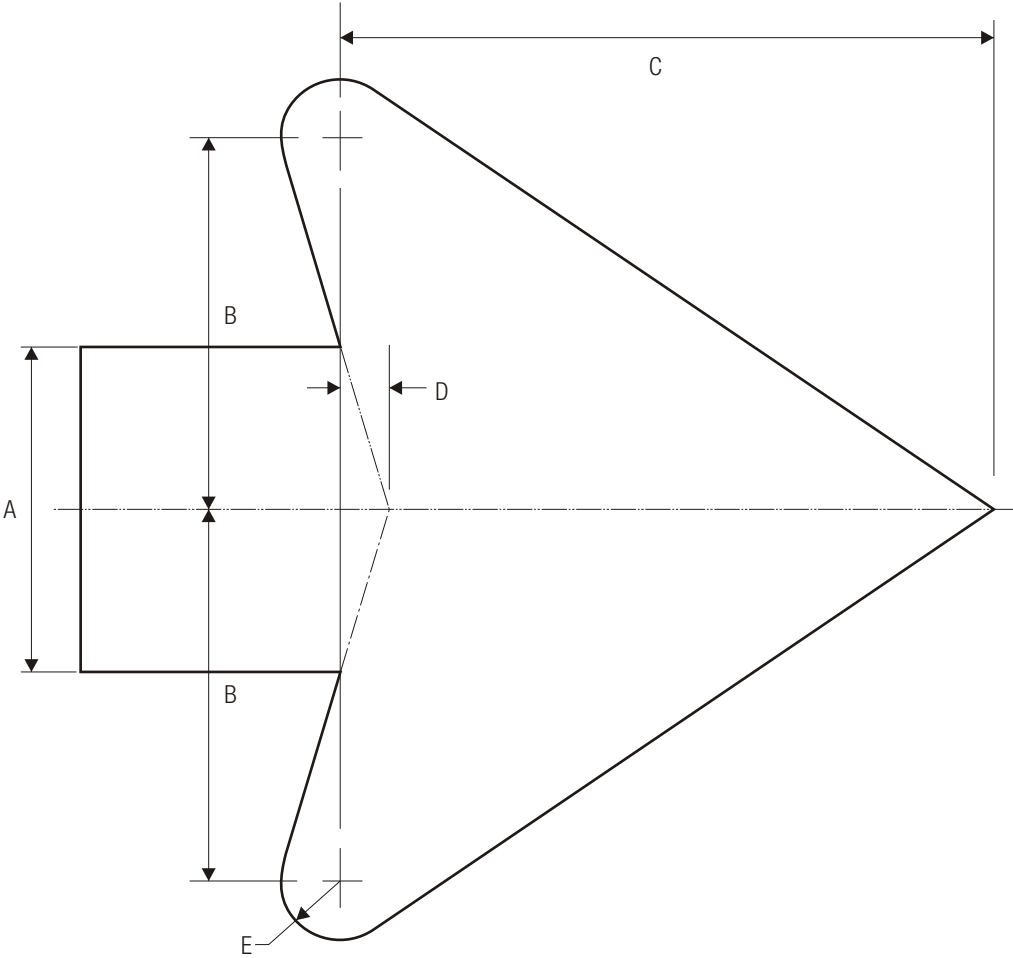

R3-27
 NO STRAIGHT THROUGH

* See page 6-2 for arrow design.

A	B	C	D	E	F	G	H	J	K
24	0.375	0.625	8.5	10.5	2	6.75	8.375	8.125	1.5
36	0.625	0.875	12.75	15.75	3	10	12.5	12.25	2.25
48	0.75	1.25	17	21	4	13.375	16.75	16.25	3

COLORS: LEGEND

- BLACK
- RED (RETROREFLECTIVE)
- WHITE (RETROREFLECTIVE)

STANDARD ARROW DETAILS

A	B	C	D	E
2	2.313	4.063	.313	.375
2.25	2.625	4.5	.375	.438
2.5	2.875	5.063	.375	.5
2.625	3	5.25	.375	.5
2.75	3	5.563	.438	.563
3	3.5	6.125	.438	.563
3.125	3.625	6.375	.5	.625
3.25	3.75	6.625	.5	.625
3.313	3.813	6.688	.5	.688
3.5	4	7.125	.563	.688
3.75	4.313	7.625	.563	.75
4	4.625	8.125	.625	.813
4.063	4.75	8.25	.625	.813
4.25	4.875	8.625	.625	.813
4.375	5	8.875	.688	.875
4.5	5.188	9.125	.688	.875