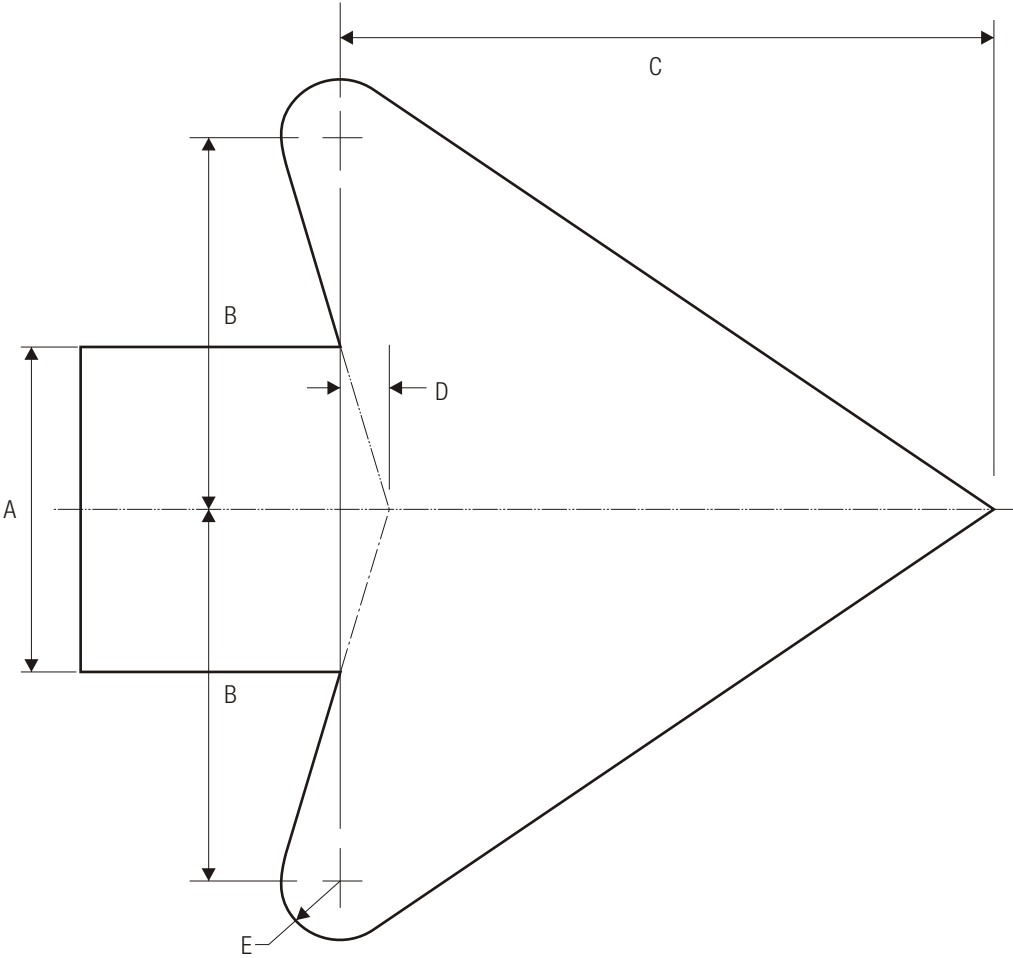

R3-20R

BEGIN RIGHT (LEFT) TURN LANE

R3-20L

COLORS: LEGEND, BORDER — BLACK

BACKGROUND — WHITE (RETROREFLECTIVE)

STANDARD ARROW DETAILS

| A | B | C | D | E |
|-------|-------|-------|------|------|
| 2 | 2.313 | 4.063 | .313 | .375 |
| 2.25 | 2.625 | 4.5 | .375 | .438 |
| 2.5 | 2.875 | 5.063 | .375 | .5 |
| 2.625 | 3 | 5.25 | .375 | .5 |
| 2.75 | 3 | 5.563 | .438 | .563 |
| 3 | 3.5 | 6.125 | .438 | .563 |
| 3.125 | 3.625 | 6.375 | .5 | .625 |
| 3.25 | 3.75 | 6.625 | .5 | .625 |
| 3.313 | 3.813 | 6.688 | .5 | .688 |
| 3.5 | 4 | 7.125 | .563 | .688 |
| 3.75 | 4.313 | 7.625 | .563 | .75 |
| 4 | 4.625 | 8.125 | .625 | .813 |
| 4.063 | 4.75 | 8.25 | .625 | .813 |
| 4.25 | 4.875 | 8.625 | .625 | .813 |
| 4.375 | 5 | 8.875 | .688 | .875 |
| 4.5 | 5.188 | 9.125 | .688 | .875 |

| A | B | C | D | E |
|-------|-------|--------|-------|-------|
| 4.75 | 5.438 | 9.625 | .75 | 1 |
| 4.875 | 5.625 | 9.875 | .75 | 1 |
| 5 | 5.75 | 10.125 | .75 | 1 |
| 5.25 | 6 | 10.625 | .813 | 1.063 |
| 5.5 | 6.375 | 11.125 | .875 | 1.125 |
| 5.75 | 6.625 | 11.688 | .875 | 1.125 |
| 6 | 6.875 | 12.188 | .938 | 1.188 |
| 6.5 | 7.5 | 13.188 | 1 | 1.625 |
| 7 | 8 | 14.188 | 1.063 | 1.375 |
| 7.5 | 8.625 | 15.188 | 1.125 | 1.5 |
| 8 | 9.188 | 16.25 | 1.25 | 1.625 |